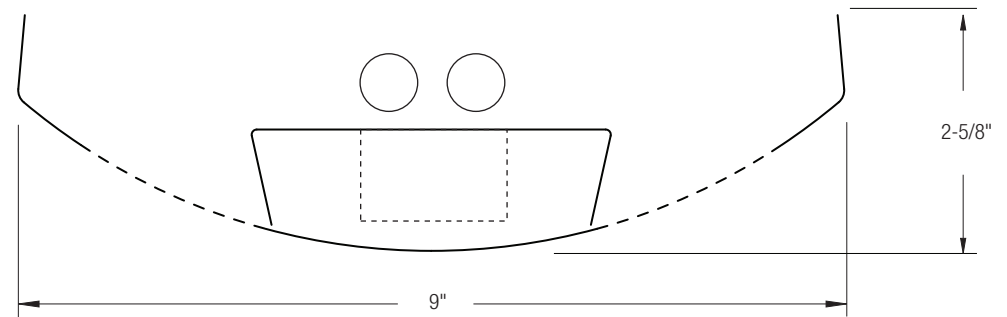

Sona™

Suspended
Semi-Indirect (High Performance)
2 T5HO

Project Name

Spec Type

Notes

Order Guide

Some combinations of product options may not be available. Consult factory for assistance with your specification.

7704	H02	____	____	-	____	-	____	-	____	-	____
Product Series & Type Sona Semi-Indirect (High Performance)	Lamping 2 T5HO	Lower Optics L Round Perf Housing I Slot Perf Housing	Upper Optics N None	Run Length <i>Enter the total run length in feet (4ft increments)</i>	Wiring 1 1 cct 2 2 cct 3 1 cct w/ Emergency cct 4 2 cct w/ Emergency cct 5 1 cct w/ Battery Pack 6 2 cct w/ Battery Pack 7 1 cct Dimming	Voltage 1 120V 2 277V 3 347V	Ballast E Standard Ballast Consult website for ballast manufacturer information	Color & Finish W Standard White C Factory Color X Custom Color Consult website for color and finish options			
		See details on reverse	See details on reverse	See details on reverse	Consult website for complete list of standard wiring options						
		Mounting Hardware ____ ____ <table border="1"> <tr> <td>Mount Type Consult separate mounting spec sheet for mount type options</td> <td>Suspension Length <i>Enter distance from ceiling to top of fixture in inches</i></td> </tr> </table>									

Upgrades & Accessories

Please indicate with check mark.

☐ Lamps Included	☒ Lamps Included and Installed
☐ Flat Endcap See details on reverse	
☐ Response Daylight (Integrated Controls) For details visit www.ledalite.com/response