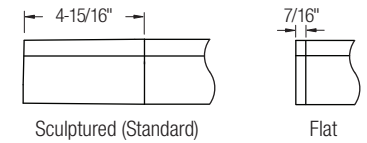

Sona™

Suspended
Semi-Indirect (High Performance)
2 T5HO

Photometry Optics IN Slot Perf Housing

Report Summary

Report # 9900859
Filename 7704H02IN.ies
Efficiency 85.9%

Peak Candela Value* 2153 @ 115°
Peak to Zenith Ratio* 1.5 : 1

* Between 90-180° vertical angle

Meets RP-1-04 recommendations for VDT-Intensive spaces

Candela Distribution

Vertical Angle	Horizontal Angle					Zonal Lumens
	0	22.5	45	67.5	90	
0	177	177	177	177	177	
5	176	176	176	176	176	16
15	169	169	170	170	171	48
25	156	156	157	157	158	72
35	138	137	138	136	139	86
45	116	114	115	114	118	88
55	91	89	92	92	95	82
65	63	63	67	68	70	66
75	35	38	43	44	46	43
85	11	16	22	24	24	22
90	5	10	16	19	19	
95	82	298	383	250	281	357
105	299	719	1370	1437	1504	1144
115	529	896	1446	1979	2153	1393
125	759	986	1535	1810	1941	1283
135	974	1077	1563	1889	1965	1156
145	1160	1219	1407	1751	1861	923
155	1303	1334	1427	1497	1531	659
165	1404	1415	1449	1479	1488	410
175	1457	1459	1464	1468	1469	142
180	1465	1465	1465	1465	1465	

Coefficients of Utilization (%)

Ceiling:	80				70				50				0
	70	50	30	10	70	50	30	10	50	30	10	0	
0 RCR	82	82	82	82	71	71	71	50	50	50	5		
1	75	71	68	65	65	62	59	44	42	41	4		
2	68	62	57	53	59	54	50	38	36	33	3		
3	62	54	49	44	53	47	42	33	30	28	3		
4	56	48	42	37	48	42	36	29	26	23	2		
5	52	42	36	31	44	37	31	26	23	20	2		
6	47	38	31	27	41	33	27	23	20	17	2		
7	43	34	27	23	37	29	24	21	17	15	1		
8	40	30	24	20	34	26	21	19	15	13	1		
9	37	27	21	17	32	24	19	17	14	11	1		
10	34	25	19	15	30	22	17	15	12	10	1		

Based on a floor reflectance of 0.2

Avg. Luminance (cd/m²)

Vertical Angle	Horizontal Angle		
	0	45	90
55	585	532	528
65	549	501	494
75	498	475	465
85	465	493	450

IES files for this and other photometric options can be downloaded online at www.ledalite.com

Additional Information

Modules

Module length excludes endcaps.
Nominal mount spacing for individually mounted modules.

Module	Mount Spacing
4ft	4' 0"
8ft	8' 0"
12ft*	12' 0"

*12ft not available with Direct/Indirect

Endcap

Sling Mount Detail