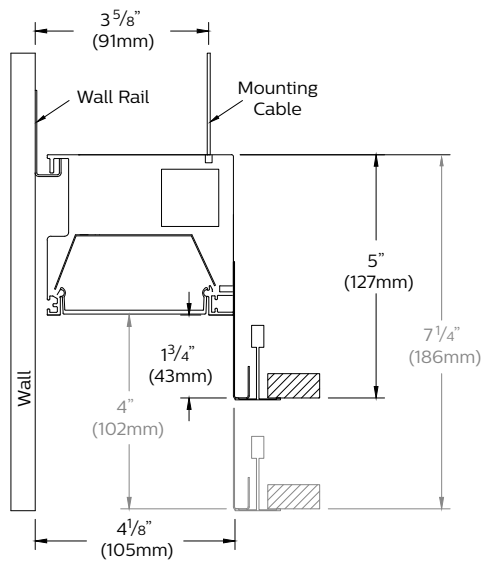

Clean Installation

Drywall ceiling example

Install ceiling framing in advance

1. Install mounting rail and cables

2. Hang fixtures & connect power

3. Finish ceiling & attach trim

Ambient

TruGroove Perimeter ambient version is designed to light the top few feet of a wall from a hidden slot and bounce light into the space. The result is a gentle ambient glow around the perimeter of the room together with general workplane or floor illumination up to 8ft from a 9ft wall. Philips Ledalite MesoOptics® technology softens and controls stray light, particularly at the ends and corners. This minimizes hot spots, avoids the use of tapered optics, and delivers efficacies up to 115 lm/W.