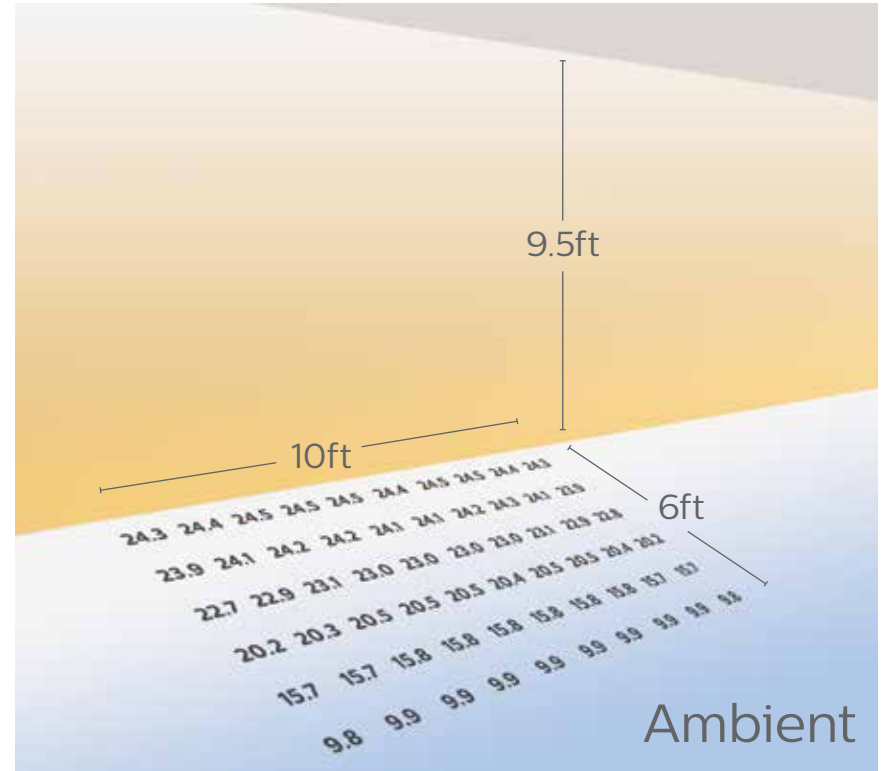

Room: 14'L x 6'W x 9'H

* Nominal value/4ft luminaire. ** Excludes outer edges of space, LLF 0.85.

Smooth, balanced light cascades down the wall and illuminates the brightly colored tile. Imagine how you could change the look and feel of your space with TruGroove perimeter.

Graze

TruGroove Perimeter graze version is designed to send a focused beam of light down the entire face of a textured wall, creating a dramatic lighting feature. Its novel reverse parabolic optic redirects light from LEDs facing away from the wall in order to achieve a top-to-bottom uniformity of 8:1 on a 9ft wall. This approach is flexible enough to generate striking effects with texture depths from 1/16\" to 1\", as well as industry leading efficacies up to 113 lm/W.

Application Guide

Graze

Ambient

	TruGroove Perimeter Graze Wall	TruGroove Perimeter Ambient Floor
Lumen Package*	2100 lm/4ft	1400 lm/4ft
Power & Color Temp	19.3 W/4ft, 3500K	13.2 W/4ft, 3500K
Efficacy	111 LPW	110 LPW
Light Level Wall**	26 fc (9-76 fc)	25 fc
Light Level Floor**	N/A	20 fc (10-24fc)
Max/Min Wall**	8.2	40
Max/Min Floor**	N/A	2.5
Energy Density	N/A	0.55 W/ft

*Nominal value /4ft luminaire

** Excludes outer edges of space, LLF 0.85

Product Details

End & Corner Details (grid shown)

Variable/Wall
endplate

Flat/Pocket
endplate

Inside corner

Outside corner