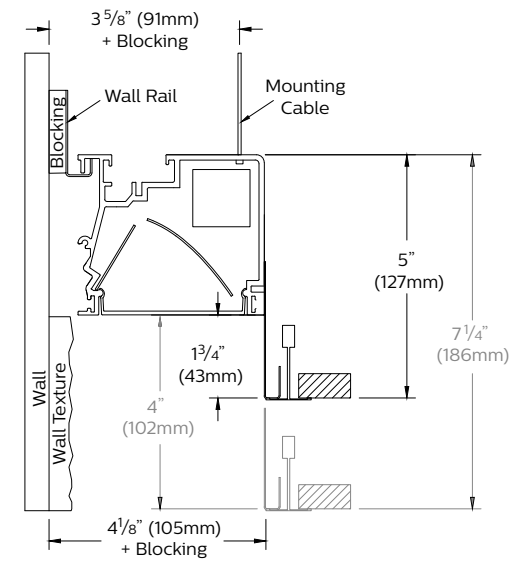

Graze

TruGroove Perimeter graze version is designed to send a focused beam of light down the entire face of a textured wall, creating a dramatic lighting feature. Its novel reverse parabolic optic redirects light from LEDs facing away from the wall in order to achieve a top-to-bottom uniformity of 8:1 on a 9ft wall. This approach is flexible enough to generate striking effects with texture depths from 1/16\" to 1\", as well as industry leading efficacies up to 113 lm/W.