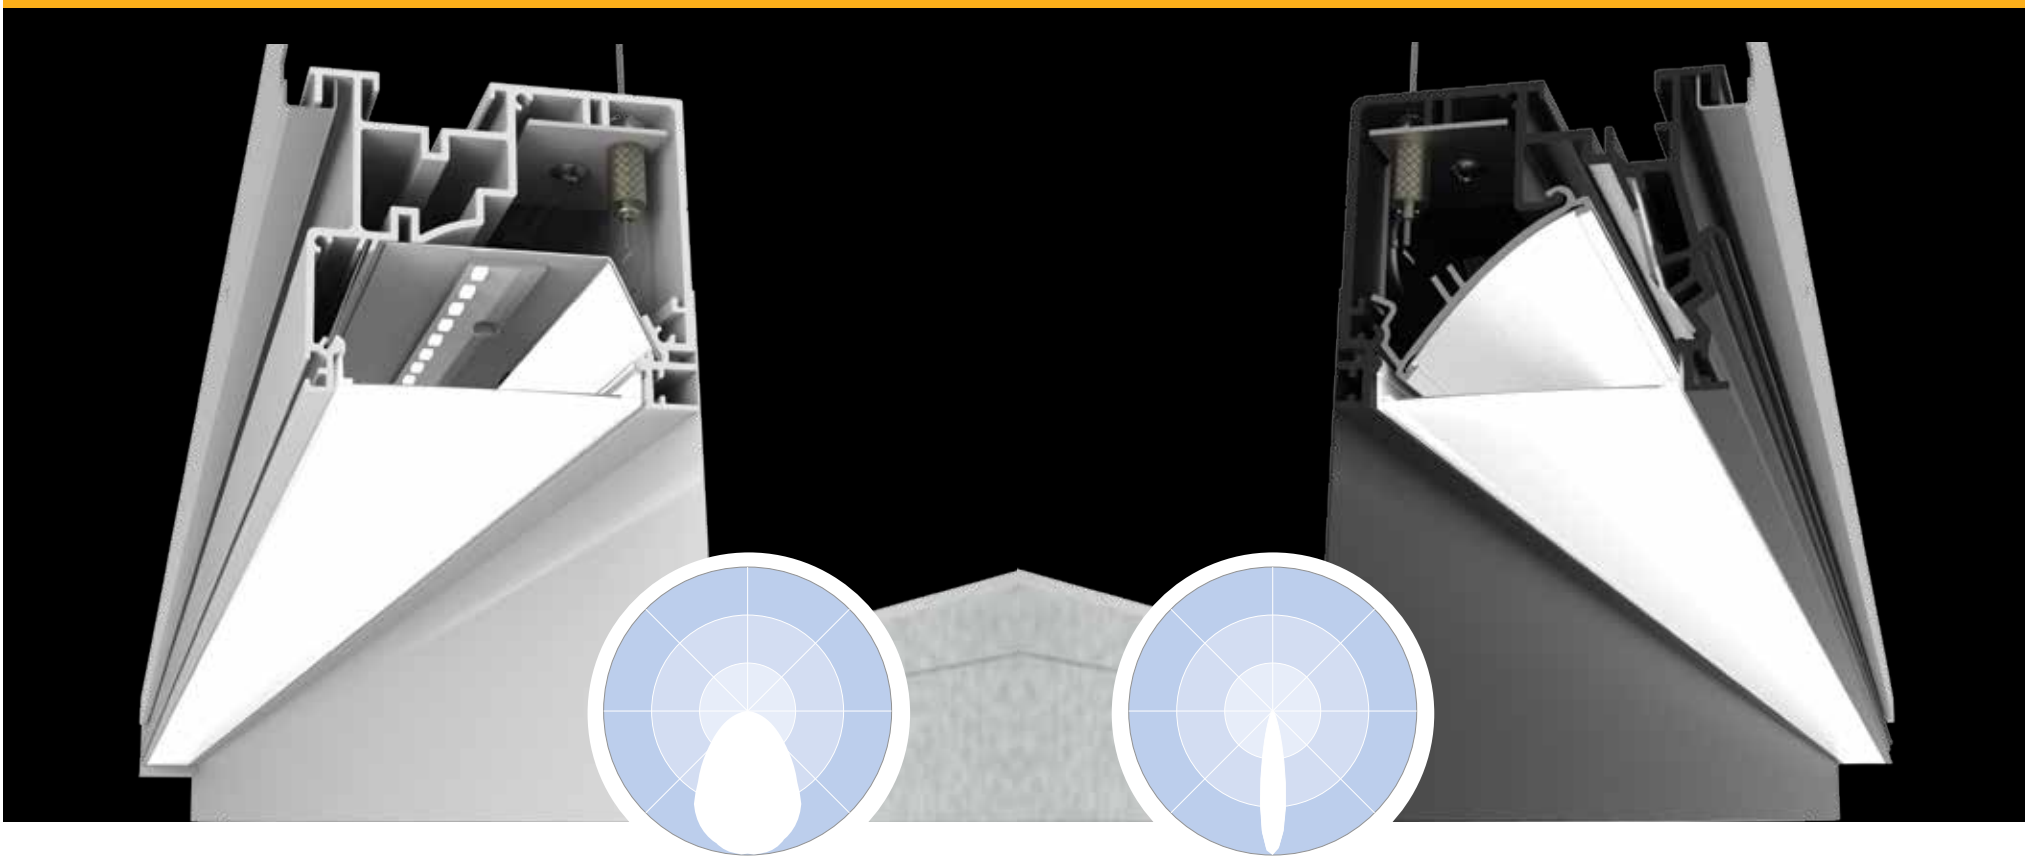

Patterns

Variable and flat end sections close the plenum slot at a wall or selected pocket location.

Variable inside and outside corners handle site conditions and tight beam control avoids tapered optics.

Clean Installation

Drywall ceiling example

Install ceiling framing in advance

1. Install mounting rail and cables

2. Hang fixtures & connect power

3. Finish ceiling & attach trim

Ambient

TruGroove Perimeter ambient version is designed to light the top few feet of a wall from a hidden slot and bounce light into the space. The result is a gentle ambient glow around the perimeter of the room together with general workplane or floor illumination up to 8ft from a 9ft wall. Philips Ledalite MesoOptics® technology softens and controls stray light, particularly at the ends and corners. This minimizes hot spots, avoids the use of tapered optics, and delivers efficacies up to 115 lm/W.

Graze

TruGroove Perimeter graze version is designed to send a focused beam of light down the entire face of a textured wall, creating a dramatic lighting feature. Its novel reverse parabolic optic redirects light from LEDs facing away from the wall in order to achieve a top-to-bottom uniformity of 8:1 on a 9ft wall. This approach is flexible enough to generate striking effects with texture depths from 1/16\" to 1\", as well as industry leading efficacies up to 113 lm/W.