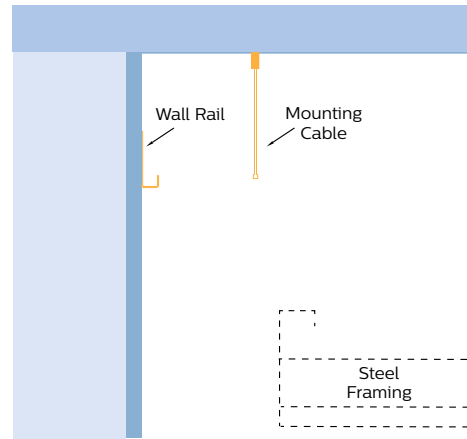

Patterns

Variable and flat end sections close the plenum slot at a wall or selected pocket location.

Variable inside and outside corners handle site conditions and tight beam control avoids tapered optics.

Clean Installation

Drywall ceiling example

Install ceiling framing in advance

1. Install mounting rail and cables

2. Hang fixtures & connect power

3. Finish ceiling & attach trim

Ambient

TruGroove Perimeter ambient version is designed to light the top few feet of a wall from a hidden slot and bounce light into the space. The result is a gentle ambient glow around the perimeter of the room together with general workplane or floor illumination up to 8ft from a 9ft wall. Philips Ledalite MesoOptics® technology softens and controls stray light, particularly at the ends and corners. This minimizes hot spots, avoids the use of tapered optics, and delivers efficacies up to 115 lm/W.

Graze

TruGroove Perimeter graze version is designed to send a focused beam of light down the entire face of a textured wall, creating a dramatic lighting feature. Its novel reverse parabolic optic redirects light from LEDs facing away from the wall in order to achieve a top-to-bottom uniformity of 8:1 on a 9ft wall. This approach is flexible enough to generate striking effects with texture depths from 1/16\" to 1\", as well as industry leading efficacies up to 113 lm/W.