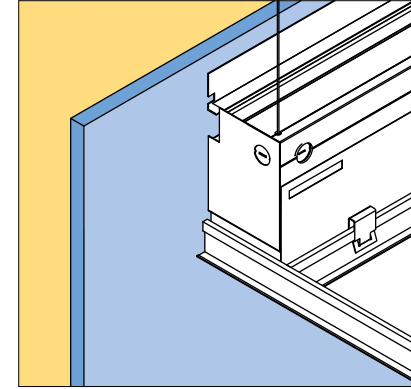

*Nominal value /4ft luminaire

** Excludes outer edges of space, LLF 0.85

Product Details

End & Corner Details (grid shown)

Variable/Wall
endplate

Flat/Pocket
endplate

Inside corner

Outside corner