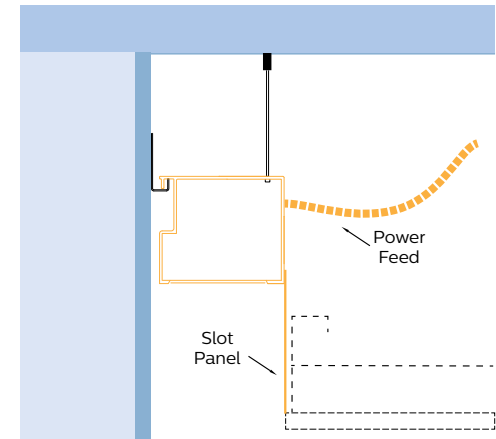

Room: 14'L x 6'W x 9'H

* Nominal value/4ft luminaire. ** Excludes outer edges of space, LLF 0.85.

Smooth, balanced light cascades down the wall and illuminates the brightly colored tile. Imagine how you could change the look and feel of your space with TruGroove perimeter.

Patterns

Variable and flat end sections close the plenum slot at a wall or selected pocket location.

Variable inside and outside corners handle site conditions and tight beam control avoids tapered optics.

Clean Installation

Drywall ceiling example

Install ceiling framing in advance

1. Install mounting rail and cables

2. Hang fixtures & connect power

3. Finish ceiling & attach trim

Ambient

TruGroove Perimeter ambient version is designed to light the top few feet of a wall from a hidden slot and bounce light into the space. The result is a gentle ambient glow around the perimeter of the room together with general workplane or floor illumination up to 8ft from a 9ft wall. Philips Ledalite MesoOptics® technology softens and controls stray light, particularly at the ends and corners. This minimizes hot spots, avoids the use of tapered optics, and delivers efficacies up to 115 lm/W.