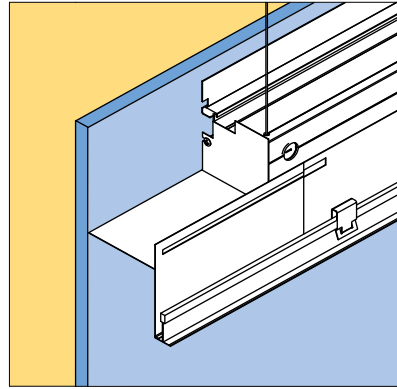

*Nominal value /4ft luminaire

** Excludes outer edges of space, LLF 0.85

Product Details

End & Corner Details (grid shown)

Variable/Wall
endplate

Flat/Pocket
endplate

Inside corner

Outside corner