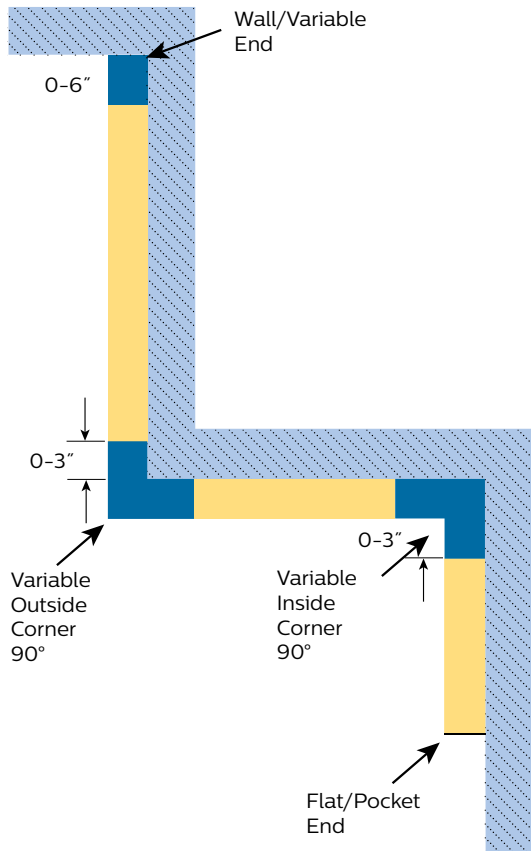

	Boardroom (sides only)	Boardroom (center only)
Version	<i>perimeter ambient</i>	<i>linear recessed</i>
Lumen Package*	1400 lm/4ft	1500 lm/4ft
Power & Color Temp	13.2 W/4ft, 3500K	15.1 W/4ft, 3500K
Efficacy	110 LPW	99 LPW
Light Level Wall**	31 fc	15 fc
Light Level Workplane**	22 fc	32 fc (table 43 fc)
Max/Min Wall**	21.0	5.4
Max/Min Workplane**	5.6	4.6 (table 1.6)
Energy Density	0.45 W/ft ²	0.41 W/ft ²
Room: 32'L x 14'W x 9'H		
* Nominal value/4ft luminaire. ** Excludes outer edges of space, LLF 0.85.		

Splash with color & texture.. cleanly

TruGroove perimeter ambient

<i>Lumen Package*</i>	2100 lm/4ft
<i>Power & Color Temp</i>	19.3 W/4ft, 3500K
<i>Efficacy</i>	113 LPW
<i>Light Level Workplane**</i>	31 fc
<i>Light Level Floor**</i>	21 fc
<i>Max/Min Workplane**</i>	5.1
<i>Energy Density</i>	0.77 W/ft ²

Room: 14'L x 6'W x 9'H

* Nominal value/4ft luminaire. ** Excludes outer edges of space, LLF 0.85.

Smooth, balanced light cascades down the wall and illuminates the brightly colored tile. Imagine how you could change the look and feel of your space with TruGroove perimeter.

Patterns

Variable and flat end sections close the plenum slot at a wall or selected pocket location.

Variable inside and outside corners handle site conditions and tight beam control avoids tapered optics.