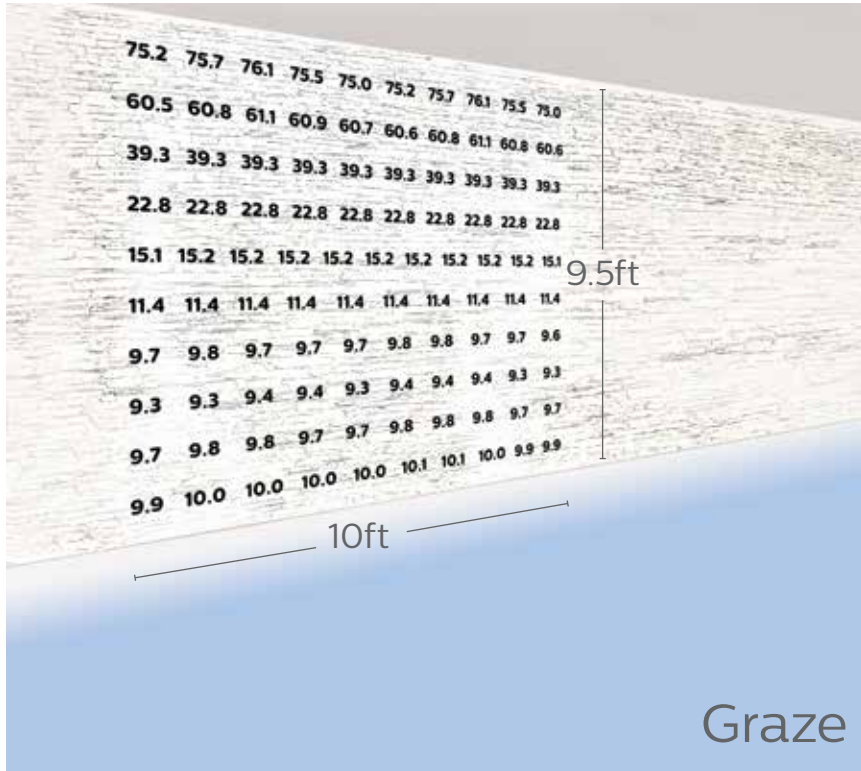

Application Guide

Graze