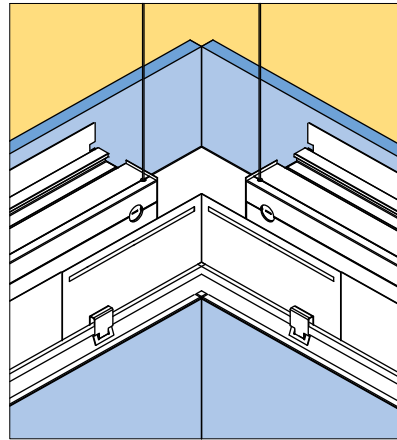

*Nominal value /4ft luminaire

** Excludes outer edges of space, LLF 0.85

Product Details

End & Corner Details (grid shown)

Variable/Wall
endplate

Flat/Pocket
endplate

Inside corner

Outside corner