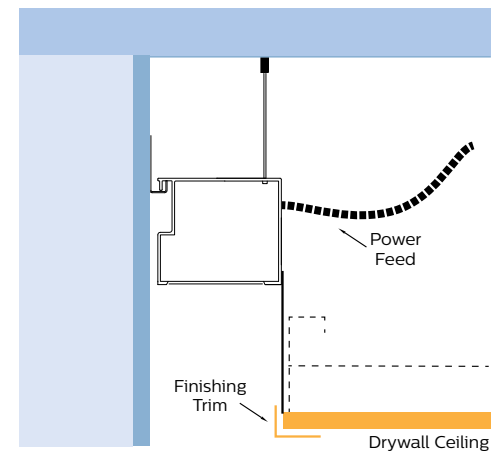

Patterns

Variable and flat end sections close the plenum slot at a wall or selected pocket location.

Variable inside and outside corners handle site conditions and tight beam control avoids tapered optics.

Clean Installation

Drywall ceiling example

Install ceiling framing in advance

1. Install mounting rail and cables

2. Hang fixtures & connect power

3. Finish ceiling & attach trim

Ambient

TruGroove Perimeter ambient version is designed to light the top few feet of a wall from a hidden slot and bounce light into the space. The result is a gentle ambient glow around the perimeter of the room together with general workplane or floor illumination up to 8ft from a 9ft wall. Philips Ledalite MesoOptics® technology softens and controls stray light, particularly at the ends and corners. This minimizes hot spots, avoids the use of tapered optics, and delivers efficacies up to 115 lm/W.

Graze

TruGroove Perimeter graze version is designed to send a focused beam of light down the entire face of a textured wall, creating a dramatic lighting feature. Its novel reverse parabolic optic redirects light from LEDs facing away from the wall in order to achieve a top-to-bottom uniformity of 8:1 on a 9ft wall. This approach is flexible enough to generate striking effects with texture depths from 1/16\" to 1\", as well as industry leading efficacies up to 113 lm/W.