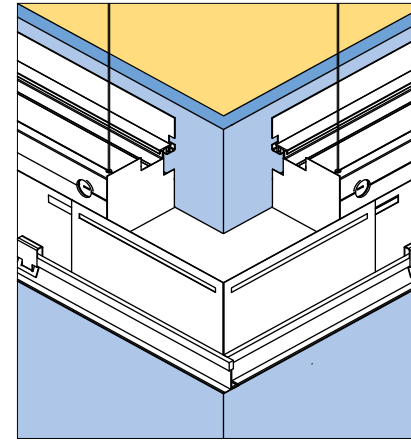

*Nominal value /4ft luminaire

** Excludes outer edges of space, LLF 0.85

Product Details

End & Corner Details (grid shown)

Variable/Wall
endplate

Flat/Pocket
endplate

Inside corner

Outside corner