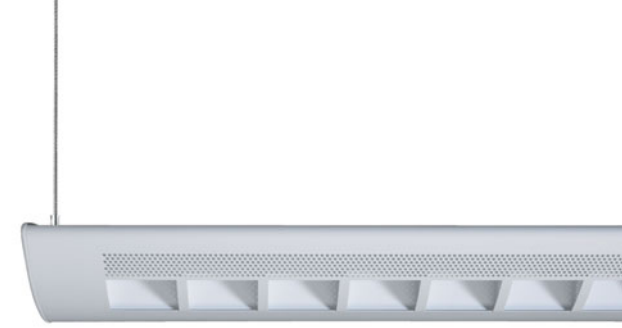

Centris

Order Guide

Product Series/Type	Lamping	Lower Optics	Upper Optics	Run Length	Wiring	Voltage	Ballast	Finish
9502 Centris Indirect (HP*)	H01 1 T5HO	Indirect E Solid Housing	N None D 50% Down Kit Y 2 Down / 1 Up Kit	Enter total run length in feet (4ft increments)	1 1cct 2 2cct 3 1cct w/ Emergency cct 5 1cct w/ Battery Pack 7 1cct Dimming	1 120V 2 277V 3 347V	E Electronic	W Standard White C Factory Color X Custom Color
9503 Centris Indirect	H02 2 T5HO							
9504 Centris Semi-Indirect (HP*)	H03 3 T5HO	Semi-Indirect L Round Perf Housing I Slot Perf Housing						
9505 Centris Semi-Indirect	H04 4 T5HO							
9506 Centris Direct/Indirect	T01 1 T8	Direct/Indirect C Solid Housing / Solid Baffle R Solid Housing / Round Perf Baffle M Round Perf Housing / Solid Baffle T Round Perf Housing / Round Perf Baffle U Slot Perf Housing / Solid Baffle Z Slot Perf Housing / Round Perf Baffle						
9507 Centris Direct/Indirect (HP*)	T02 2 T8							
9508 Centris Wall Mount	T03 3 T8							
	T04 4 T8							
*High Performance Optics				Available in 4, 8 or 12ft modules	Consult website for full list of available wiring options		Consult website for full list of supported ballasts	Consult website for full list of available factory colors

Note: For more information about ordering this product with Response Daylight sensors - ledalite.com/response

Some options may not be available for each configuration. Consult factory for details.