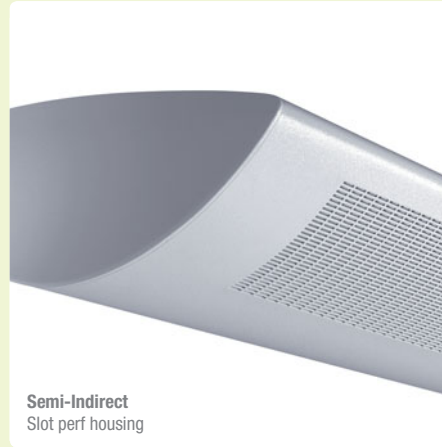

## Distributions for any space

Designed to address an array of lighting applications, Centris offers suspended and wall mounted lighting systems with a full-range of distributions (direct/indirect, semi-indirect and indirect).

## Wardrobe options

Select from two distinct perforation aesthetics: round perf housing complements the fixture's curved form while the slot perf pattern adds a sleek, contemporary look. Add sculptured endcaps to complete linear runs with tapered elegance.

**Indirect**  
Solid housing

**Semi-Indirect**  
Round perf housing

**Semi-Indirect**  
Slot perf housing

**Direct/Indirect**  
Solid housing w/ solid baffle

**Direct/Indirect**  
Solid housing w/ round perf baffle