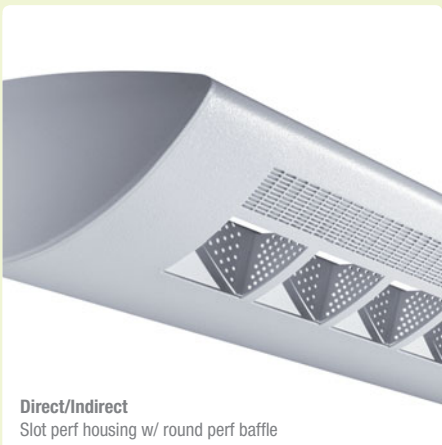

Direct/Indirect
Solid housing w/ round perf baffle

Wall Mount Indirect
Solid housing

Direct/Indirect
Slot perf housing w/ round perf baffle