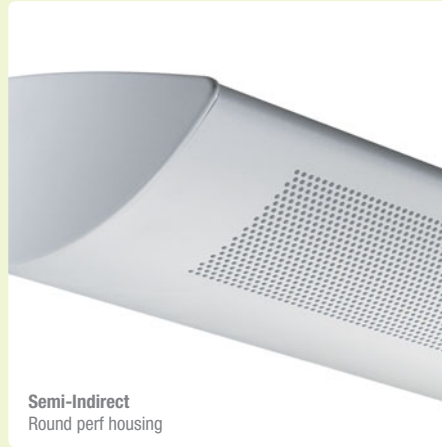

(also available with slot perf housing)

(also available with round or slot perf housing and solid baffle)