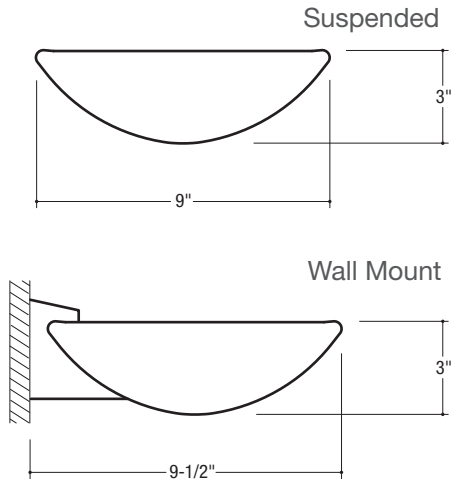

**Direct/Indirect**  
Round perf housing w/ solid baffle

**Direct/Indirect**  
Round perf housing w/ round perf baffle

**Direct/Indirect**  
Slot perf housing w/ solid baffle

**Direct/Indirect**  
Slot perf housing w/ round perf baffle

**Wall Mount Indirect**  
Solid housing

(also available with slot perf housing)

**Wall Mount Semi-Indirect**  
Round perf housing

(also available with round or slot perf housing and solid baffle)

**Wall Mount Direct/Indirect**  
Solid housing w/ round perf baffle

# Centris

Indirect

Semi-Indirect

Direct/Indirect

Wall Indirect

Wall Semi-Indirect

Wall Direct/Indirect