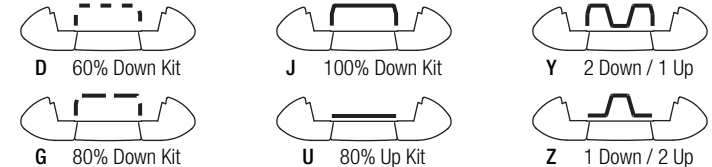

Upper Optics

Downlight kits and lamp separators are not recommended with white louvers (lower optics option W), due to potential for excessive louver brightness or shadowing.