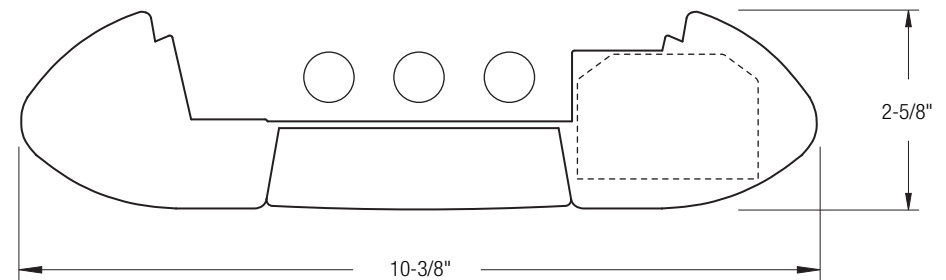

Upgrades & Accessories

Please indicate with check mark.

☐ Lamps Included ☒ Lamps Included and Installed

☐ Lamp Guard
Not available with upper optics option U

☐ Response Daylight (Integrated Controls)
For details visit www.ledalite.com/response