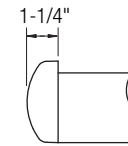

Achieva®

Suspended
Direct/Indirect
3 T5HO

Photometry Optics SY Specular Louver w/ 2 Down / 1 Up Kit

Report Summary

Report # 9900064 **Peak Candela Value*** 1346 @ 168°
Filename 8816H03SY.ies **Peak to Zenith Ratio*** 1 : 1
Efficiency 54.3% * Between 90-180° vertical angle

Meets RP-1-04 recommendations for VDT-Normal spaces

Candela Distribution

Vertical Angle	Horizontal Angle					Zonal Lumens
	0	22.5	45	67.5	90	
0	2066	2066	2066	2066	2066	216
5	2062	2113	2195	2245	2278	642
15	1962	2202	2451	2396	2310	920
25	1754	2188	2058	1952	1862	1028
35	1479	1788	1660	1648	1625	916
45	1154	1327	1221	1083	1062	635
55	692	770	674	748	743	184
65	148	180	230	140	55	10
75	7	8	4	3	2	1
85	2	1	1	1	1	21
90	0	0	0	0	0	81
95	41	13	15	16	17	227
105	236	107	30	25	26	431
115	449	355	188	93	72	587
125	653	626	470	350	318	631
135	846	872	767	675	631	554
145	1017	1064	1033	975	942	369
155	1161	1198	1231	1217	1200	130
165	1267	1286	1314	1337	1338	
175	1328	1331	1336	1340	1341	
180	1338	1338	1338	1338	1338	

Coefficients of Utilization (%)

Ceiling: Wall:	80				70				50				0
	70	50	30	10	70	50	30	10	50	30	10	0	
0 RCR	59	59	59	59	55	55	55	48	48	48	48	32	
1	55	53	51	49	51	50	48	43	42	41	29	29	
2	51	47	44	42	47	44	42	39	37	35	25	25	
3	47	42	38	36	44	40	36	35	33	31	22	22	
4	43	38	34	31	40	35	32	31	29	27	20	20	
5	40	34	30	27	37	32	28	28	25	23	17	17	
6	37	30	26	23	34	29	25	26	23	21	15	15	
7	34	28	24	21	32	26	22	23	20	18	14	14	
8	32	25	21	18	30	24	20	21	18	16	12	12	
9	29	23	19	16	28	22	18	20	17	15	11	11	
10	28	21	17	15	26	20	17	18	15	13	10	10	

Based on a floor reflectance of 0.2

Avg. Luminance (cd/m²)

Vertical Angle	Horizontal Angle		
	0	45	90
55	5795	5645	6222
65	1682	2614	625
75	130	74	37
85	110	55	55

IES files for this and other photometric options can be downloaded online at www.ledalite.com

Additional Information

Modules

Module length excludes endcaps.
Nominal mount spacing for individually mounted modules with fixed position mounts.

Module	Mount Spacing
4ft	4' 0"
8ft	8' 0"
12ft	12' 0"

Endcap