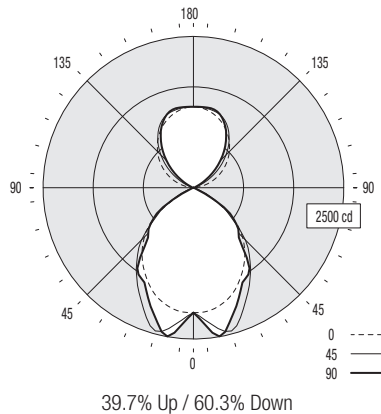

Achieva®

Suspended
Direct/Indirect
3 T5HO

Photometry Optics SY Specular Louver w/ 2 Down / 1 Up Kit

Report Summary

Report # 9900064 **Peak Candela Value*** 1346 @ 168°
Filename 8816H03SY.ies **Peak to Zenith Ratio*** 1 : 1
Efficiency 54.3% * Between 90-180° vertical angle

Meets RP-1-04 recommendations for VDT-Normal spaces

Candela Distribution

Vertical Angle	Horizontal Angle					Zonal Lumens
	0	22.5	45	67.5	90	
0	2066	2066	2066	2066	2066	216
5	2062	2113	2195	2245	2278	642
15	1962	2202	2451	2396	2310	920
25	1754	2188	2058	1952	1862	1028
35	1479	1788	1660	1648	1625	916
45	1154	1327	1221	1083	1062	635
55	692	770	674	748	743	184
65	148	180	230	140	55	10
75	7	8	4	3	2	1
85	2	1	1	1	1	21
90	0	0	0	0	0	81
95	41	13	15	16	17	227
105	236	107	30	25	26	431
115	449	355	188	93	72	587
125	653	626	470	350	318	631
135	846	872	767	675	631	554
145	1017	1064	1033	975	942	369
155	1161	1198	1231	1217	1200	130
165	1267	1286	1314	1337	1338	
175	1328	1331	1336	1340	1341	
180	1338	1338	1338	1338	1338