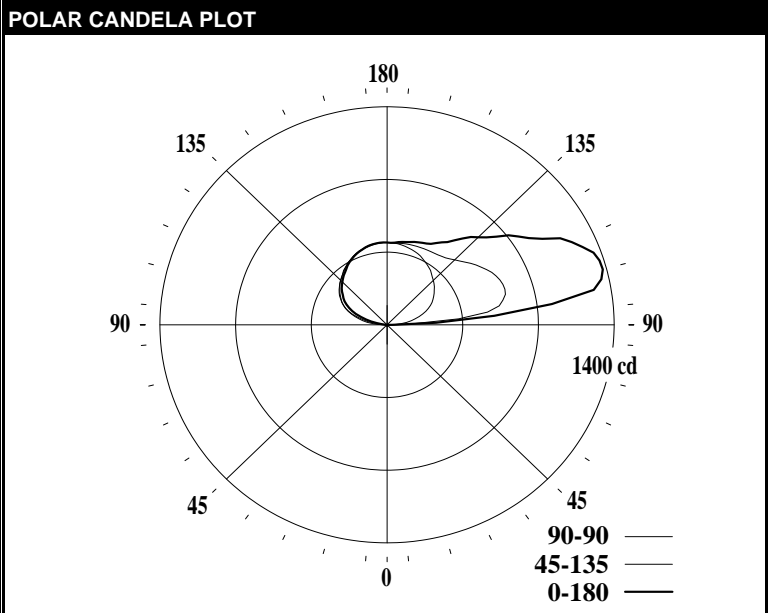

LEDALITE - TRUGROOVE COVE

TEST DATE:	26 Nov 2019	CATALOG NO:	TC08L93530LN04xDE
Lamp Type:	LED	Description:	TRUGROOVE COVE FILL 3000LM 935
No. of Lamps:	88		
Rated Lamp Lumens:	-1	Flux (lm), Efficiency (%):	2850 lm 100.0%
Input Watts:	120 VAC 27.9	Up/Dn Ratio, Efficacy (lm/W):	99% Up / 1% Dn 102.2
CIE-IES Classification:	Indirect	Report:	LNG00770

CANDELA DISTRIBUTION						Flux
	0	45	90	135	180	Lumens
0	3	3	3	3	3	
5	3	3	3	3	3	0
15	2	2	3	3	2	1
25	1	2	3	2	2	1
35	1	3	3	2	2	2
45	0	4	4	3	1	2
55	0	5	5	5	2	4
65	0	7	6	6	2	5
75	0	10	7	7	3	7
85	0	13	8	8	3	12
90	31	51	19	9	3	
95	664	444	87	23	11	214
105	1377	756	205	185	134	490
115	1257	742	296	297	258	518
125	989	670	354	360	333	460
135	795	590	404	405	390	387
145	649	548	449	447	438	313
155	576	539	488	487	484	236
165	550	534	511	516	515	148
175	530	527	527	529	529	50
180	529	529	529	529	529	

CHARACTERISTICS			
RP1	Meets RP-1-12 recommendations for VDT-Critical spaces		
Direct: Peak Candela & Angle (0deg)	30.6	90.0	
Direct: Peak Candela & Angle (180deg)	3.4	5.0	
Spacing Criteria (0deg, 90deg, 180deg)	0.63	1.79	0.74
Indirect: Peak Candela & Angle	1376.9	105.0	
Indirect: Zenith Candela, Peak to Zenith	528.7	2.60	
Luminous Length, Width, Height (ft)	0.35	4.00 0.02	
UGR (4H x 8H, 0.25H)	N/A		
Melanopic Ratio	N/A		
DLC (120/277), DLC (347)	N/A	N/A	
x, y, CCT, Duv	0.4017	0.3842	3528 0.0021
CRI (Ra), R9	93		66
120V: P(W), I(A), THD(%), PF	27.9	0.250	9.2 0.993
277V: P(W), I(A), THD(%), PF	27.8	0.110	9.4 0.940
347V: P(W), I(A), THD(%), PF	28.4	0.090	8.2 0.954