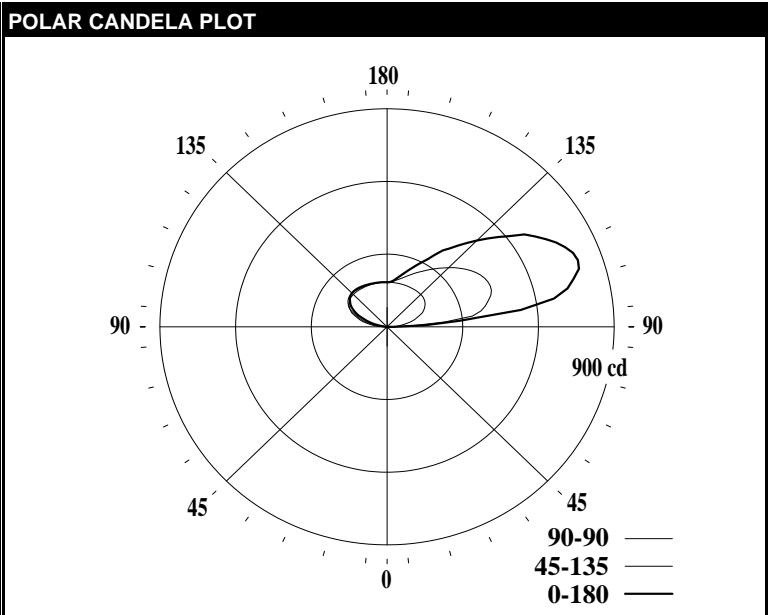

LEDALITE - TRUGROOVE COVE

TEST DATE:	26 Nov 2019	CATALOG NO:	TC08L93515WN04xDE
Lamp Type:	LED	Description:	TRUGROOVE COVE FOCUS 1500LM 935
No. of Lamps:	88		
Rated Lamp Lumens:	-1	Flux (lm), Efficiency (%):	1507 lm 100.0%
Input Watts:	277 VAC 13.9	Up/Dn Ratio, Efficacy (lm/W):	99% Up / 1% Dn 108.4
CIE-IES Classification:	Indirect	Report:	LNG00760

CANDELA DISTRIBUTION						Flux
	0	45	90	135	180	Lumens
0	1	1	1	1	1	
5	1	1	1	1	1	0
15	1	1	1	1	1	0
25	0	1	1	1	1	0
35	0	1	2	1	1	1
45	0	2	2	2	1	1
55	0	3	3	2	1	2
65	0	3	3	3	1	3
75	0	5	4	4	2	4
85	0	7	4	4	2	6
90	27	21	11	5	2	
95	290	229	48	13	6	117
105	765	415	112	98	70	270
115	778	441	160	156	138	299
125	665	405	183	189	179	268
135	504	345	189	196	197	211
145	385	287	188	193	196	152
155	282	241	186	189	191	100
165	222	206	185	186	187	56
175	188	185	184	185	185	18
180	184	184	184	184	184	

CHARACTERISTICS			
RP1	Meets RP-1-12 recommendations for VDT-Critical spaces		
Direct: Peak Candela & Angle (0deg)	27.0	90.0	
Direct: Peak Candela & Angle (180deg)	1.7	75.0	
Spacing Criteria (0deg, 90deg, 180deg)	0.53	2.58	1.12
Indirect: Peak Candela & Angle	805.1		110.0
Indirect: Zenith Candela, Peak to Zenith	183.9		4.38
Luminous Length, Width, Height (ft)	0.35	4.00	0.02
UGR (4H x 8H, 0.25H)	N/A		
Melanopic Ratio	N/A		
DLC (120/277), DLC (347)	N/A		N/A
x, y, CCT, Duv	0.4017	0.3842	3528 0.0021
CRI (Ra), R9	93		66
120V: P(W), I(A), THD(%), PF	13.7	0.120	11.6 0.988
277V: P(W), I(A), THD(%), PF	13.9	0.060	16.3 0.920
347V: P(W), I(A), THD(%), PF	14.5	0.050	12.2 0.953