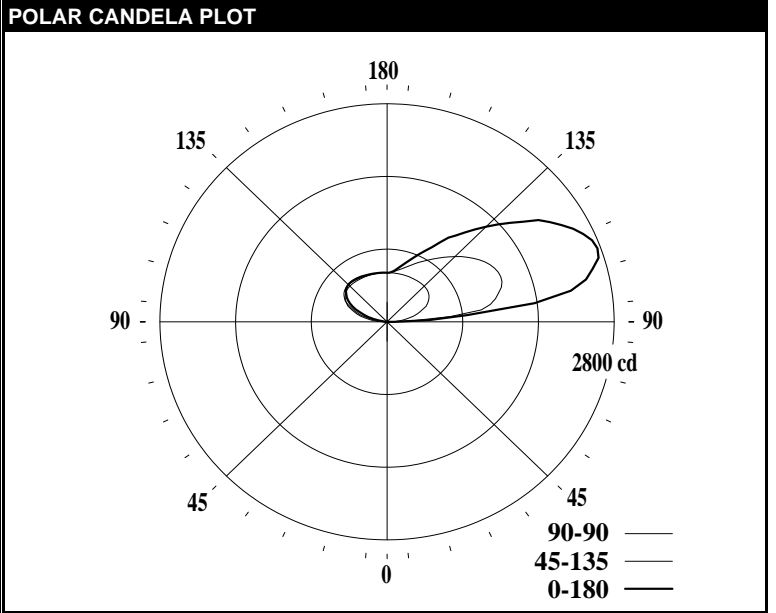

LEDALITE - TRUGROOVE COVE

TEST DATE:	26 Nov 2019	CATALOG NO:	TC08L85050WN04xDE
Lamp Type:	LED	Description:	TRUGROOVE COVE FOCUS 5000LM 850
No. of Lamps:	88		
Rated Lamp Lumens:	-1	Flux (lm), Efficiency (%):	5167 lm 100.0%
Input Watts:	120 VAC 39.1	Up/Dn Ratio, Efficacy (lm/W):	99% Up / 1% Dn 132.1
CIE-IES Classification:	Indirect	Report:	LNG00749

CANDELA DISTRIBUTION						Flux
	0	45	90	135	180	Lumens
0	4	4	4	4	4	
5	4	3	4	4	4	0
15	2	3	4	4	3	1
25	1	3	4	3	3	2
35	0	4	5	5	3	3
45	0	6	7	6	3	4
55	0	9	9	8	4	7
65	0	12	11	11	5	10
75	0	15	12	13	6	12
85	0	23	14	14	6	20
90	93	71	37	17	5	
95	993	784	165	43	21	402
105	2623	1422	383	335	240	925
115	2669	1512	548	536	472	1025
125	2279	1388	627	648	613	920
135	1728	1184	648	673	675	723
145	1320	985	644	660	672	520
155	966	827	639	646	654	342
165	760	705	634	639	642	192
175	643	635	632	633	634	61
180	631	631	631	631	631	

CHARACTERISTICS			
RP1	Meets RP-1-12 recommendations for VDT-Critical spaces		
Direct: Peak Candela & Angle (0deg)	92.5	90.0	
Direct: Peak Candela & Angle (180deg)	5.7	75.0	
Spacing Criteria (0deg, 90deg, 180deg)	0.53	2.57	1.12
Indirect: Peak Candela & Angle	2760.3	110.0	
Indirect: Zenith Candela, Peak to Zenith	630.6	4.38	
Luminous Length, Width, Height (ft)	0.35	4.00	0.02
UGR (4H x 8H, 0.25H)	N/A		
Melanopic Ratio	N/A		
DLC (120/277), DLC (347)	N/A	N/A	
x, y, CCT, Duv	0.3402	0.3481	5183 0.0003
CRI (Ra), R9	83		15
120V: P(W), I(A), THD(%), PF	39.1	0.350	5.9 0.997
277V: P(W), I(A), THD(%), PF	39.0	0.150	8.7 0.967
347V: P(W), I(A), THD(%), PF	39.9	0.130	6.2 0.972