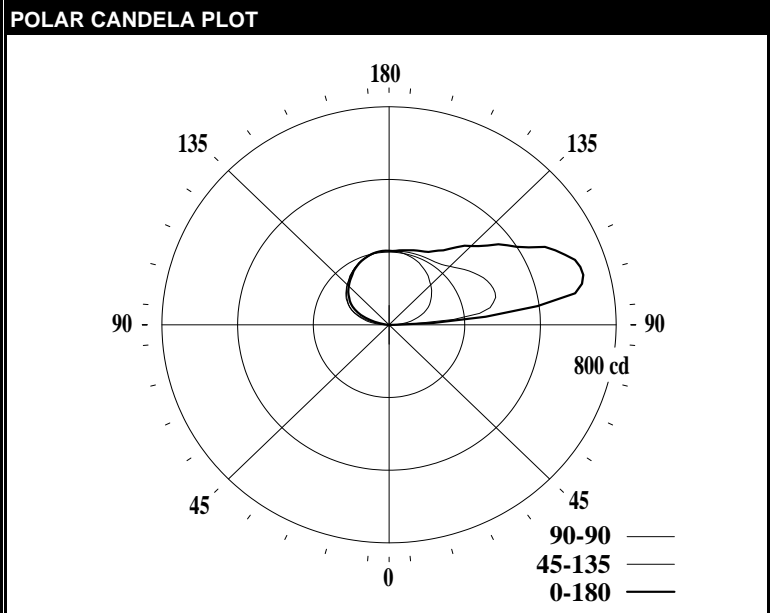

LEDALITE - TRUGROOVE COVE

TEST DATE:	26 Nov 2019	CATALOG NO:	TC08L85015LN04xDE
Lamp Type:	LED	Description:	TRUGROOVE COVE FILL 1500LM 850
No. of Lamps:	88		
Rated Lamp Lumens:	-1	Flux (lm), Efficiency (%):	1466 lm 100.0%
Input Watts:	277 VAC 11.6	Up/Dn Ratio, Efficacy (lm/W):	99% Up / 1% Dn 126.4
CIE-IES Classification:	Indirect	Report:	LNG00752

CANDELA DISTRIBUTION						
	Flux					
	0	45	90	135	180	Lumens
0	2	2	2	2	2	
5	2	2	2	2	2	0
15	1	1	1	1	1	0
25	1	1	1	1	1	1
35	0	1	2	1	1	1
45	0	2	2	2	1	1
55	0	3	3	2	1	2
65	0	4	3	3	1	3
75	0	5	4	4	2	4
85	0	7	4	4	2	6
90	16	26	10	5	1	
95	342	228	45	12	6	110
105	708	389	105	95	69	252
115	647	382	152	153	133	266
125	509	345	182	185	171	236
135	409	303	208	208	200	199
145	334	282	231	230	225	161
155	296	277	251	251	249	122
165	283	275	263	265	265	76
175	273	271	271	272	272	26
180	272	272	272	272	272	

CHARACTERISTICS			
RP1	Meets RP-1-12 recommendations for VDT-Critical spaces		
Direct: Peak Candela & Angle (0deg)	15.8	90.0	
Direct: Peak Candela & Angle (180deg)	1.7	2.5	
Spacing Criteria (0deg, 90deg, 180deg)	0.62	1.84	0.77
Indirect: Peak Candela & Angle	708.2	105.0	
Indirect: Zenith Candela, Peak to Zenith	271.9	2.60	
Luminous Length, Width, Height (ft)	0.35	4.00	0.02
UGR (4H x 8H, 0.25H)	N/A		
Melanopic Ratio	N/A		
DLC (120/277), DLC (347)	N/A	N/A	
x, y, CCT, Duv	0.3402	0.3481	5183 0.0003
CRI (Ra), R9	83		15
120V: P(W), I(A), THD(%), PF	11.3	0.100	13.8 0.984
277V: P(W), I(A), THD(%), PF	11.6	0.050	18.3 0.896
347V: P(W), I(A), THD(%), PF	12.1	0.040	13.3 0.942