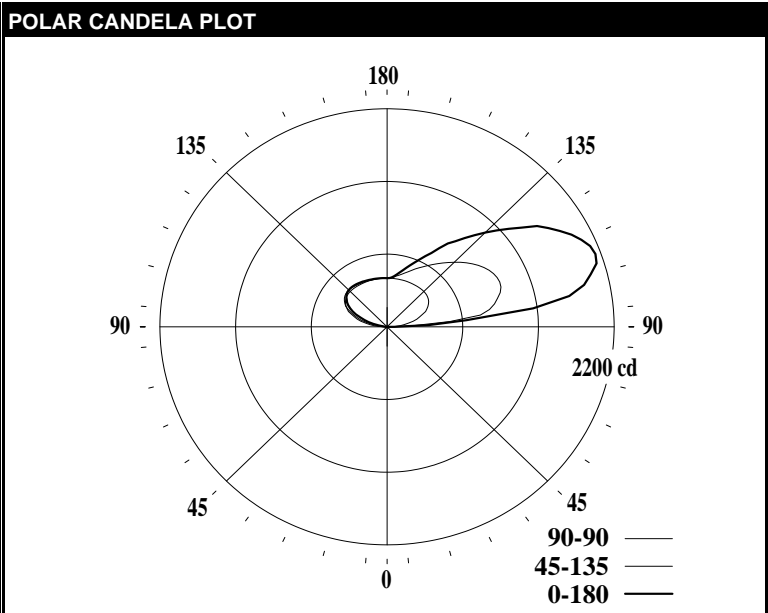

LEDALITE - TRUGROOVE COVE

TEST DATE:	26 Nov 2019	CATALOG NO:	TC08L83540WN04xDE
Lamp Type:	LED	Description:	TRUGROOVE COVE FOCUS 4000LM 835
No. of Lamps:	88		
Rated Lamp Lumens:	-1	Flux (lm), Efficiency (%):	4022 lm 100.0%
Input Watts:	120 VAC 30.5	Up/Dn Ratio, Efficacy (lm/W):	99% Up / 1% Dn 131.9
CIE-IES Classification:	Indirect	Report:	LNG00716

CANDELA DISTRIBUTION						Flux
	0	45	90	135	180	Lumens
0	3	3	3	3	3	
5	3	3	3	3	3	0
15	2	2	3	3	2	1
25	1	2	3	3	2	1
35	0	4	4	4	2	2
45	0	5	5	5	2	3
55	0	7	7	6	3	5
65	0	9	8	8	4	7
75	0	12	10	10	5	10
85	0	18	11	11	5	16
90	72	56	28	13	4	
95	773	611	128	33	16	313
105	2042	1107	298	261	187	720
115	2077	1177	426	417	367	798
125	1774	1081	488	505	477	716
135	1345	921	504	524	525	563
145	1027	767	501	514	523	405
155	752	644	497	503	509	266
165	591	549	494	497	500	149
175	500	494	492	493	494	48
180	491	491	491	491	491	

CHARACTERISTICS			
RP1	Meets RP-1-12 recommendations for VDT-Critical spaces		
Direct: Peak Candela & Angle (0deg)	72.0	90.0	
Direct: Peak Candela & Angle (180deg)	4.5	75.0	
Spacing Criteria (0deg, 90deg, 180deg)	0.53	2.63	1.14
Indirect: Peak Candela & Angle	2148.6	110.0	
Indirect: Zenith Candela, Peak to Zenith	490.9	4.38	
Luminous Length, Width, Height (ft)	0.35	4.00	0.02
UGR (4H x 8H, 0.25H)	N/A		
Melanopic Ratio	N/A		
DLC (120/277), DLC (347)	N/A	N/A	
x, y, CCT, Duv	0.4025	0.3887	3546 0.0003
CRI (Ra), R9	82	9	
120V: P(W), I(A), THD(%), PF	30.5	0.270	8.2 0.994
277V: P(W), I(A), THD(%), PF	30.4	0.120	9.0 0.949
347V: P(W), I(A), THD(%), PF	31.1	0.100	7.7 0.960