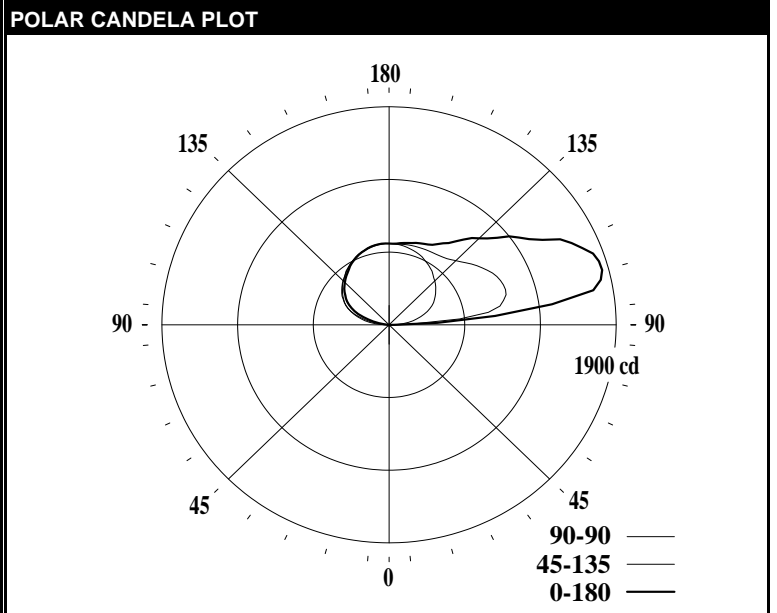

LEDALITE - TRUGROOVE COVE

TEST DATE:	26 Nov 2019	CATALOG NO:	TC08L83540LN04xDE
Lamp Type:	LED	Description:	TRUGROOVE COVE FILL 4000LM 835
No. of Lamps:	88		
Rated Lamp Lumens:	-1	Flux (lm), Efficiency (%):	3821 lm 100.0%
Input Watts:	120 VAC 30.5	Up/Dn Ratio, Efficacy (lm/W):	99% Up / 1% Dn 125.3
CIE-IES Classification:	Indirect	Report:	LNG00724

CANDELA DISTRIBUTION						Flux
	0	45	90	135	180	Lumens
0	4	4	4	4	4	
5	4	4	4	4	5	0
15	3	3	4	4	3	1
25	2	3	4	3	3	1
35	1	4	4	3	2	2
45	0	5	5	4	2	3
55	0	7	7	6	2	5
65	0	10	9	8	3	7
75	0	13	10	10	4	10
85	0	18	11	11	4	16
90	41	68	26	12	4	
95	891	595	116	31	15	287
105	1846	1014	275	248	180	657
115	1685	995	396	398	346	694
125	1327	898	475	483	446	616
135	1066	791	541	543	523	519
145	870	735	602	599	587	420
155	772	723	654	653	649	317
165	738	716	685	692	690	199
175	710	706	706	709	710	68
180	709	709	709	709	709	

CHARACTERISTICS			
RP1	Meets RP-1-12 recommendations for VDT-Critical spaces		
Direct: Peak Candela & Angle (0deg)	41.1	90.0	
Direct: Peak Candela & Angle (180deg)	4.5	5.0	
Spacing Criteria (0deg, 90deg, 180deg)	0.64	1.86	0.66
Indirect: Peak Candela & Angle	1846.3	105.0	
Indirect: Zenith Candela, Peak to Zenith	708.9	2.60	
Luminous Length, Width, Height (ft)	0.35	4.00	0.02
UGR (4H x 8H, 0.25H)	N/A		
Melanopic Ratio	N/A		
DLC (120/277), DLC (347)	N/A	N/A	
x, y, CCT, Duv	0.4025	0.3887	3546 0.0003
CRI (Ra), R9	82		9
120V: P(W), I(A), THD(%), PF	30.5	0.270	8.2 0.994
277V: P(W), I(A), THD(%), PF	30.4	0.120	9.0 0.949
347V: P(W), I(A), THD(%), PF	31.1	0.100	7.7 0.960