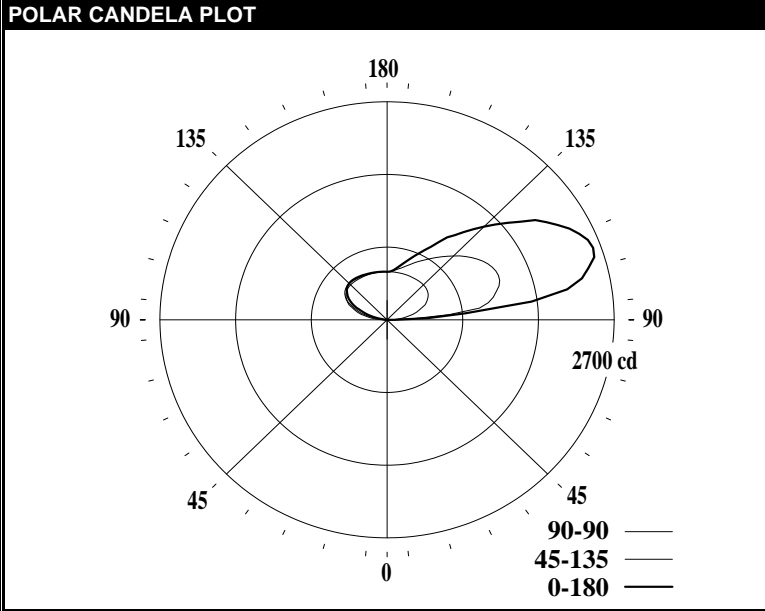

LEDALITE - TRUGROOVE COVE

TEST DATE:	26 Nov 2019	CATALOG NO:	TC08L83050WN04xDE
Lamp Type:	LED	Description:	TRUGROOVE COVE FOCUS 5000LM 830
No. of Lamps:	88		
Rated Lamp Lumens:	-1	Flux (lm), Efficiency (%):	4881 lm 100.0%
Input Watts:	120 VAC 39.1	Up/Dn Ratio, Efficacy (lm/W):	99% Up / 1% Dn 124.8
CIE-IES Classification:	Indirect	Report:	LNG00701

	Flux					
	0	45	90	135	180	Lumens
0	4	4	4	4	4	
5	4	3	4	4	4	0
15	2	3	4	3	3	1
25	1	3	4	3	3	1
35	0	4	5	4	3	2
45	0	6	6	6	3	4
55	0	8	8	8	4	6
65	0	11	10	10	5	9
75	0	15	12	12	5	12
85	0	22	13	14	5	19
90	87	68	34	16	5	
95	938	741	156	41	20	380
105	2478	1343	362	316	227	874
115	2521	1428	517	506	446	968
125	2153	1311	592	612	579	869
135	1632	1118	612	636	637	683
145	1247	930	608	624	635	491
155	913	781	604	611	618	323
165	718	666	599	603	606	181
175	607	600	597	598	599	58
180	596	596	596	596	596	

RP1	Meets RP-1-12 recommendations for VDT-Critical spaces		
Direct: Peak Candela & Angle (0deg)	87.4	90.0	
Direct: Peak Candela & Angle (180deg)	5.4	75.0	
Spacing Criteria (0deg, 90deg, 180deg)	0.51	2.58	1.13
Indirect: Peak Candela & Angle	2607.5	110.0	
Indirect: Zenith Candela, Peak to Zenith	595.7	4.38	
Luminous Length, Width, Height (ft)	0.35	4.00	0.02
UGR (4H x 8H, 0.25H)	N/A		
Melanopic Ratio	N/A		
DLC (120/277), DLC (347)	N/A	N/A	
x, y, CCT, Duv	0.4261	0.3984	3144 0.0007
CRI (Ra), R9	83	9	
120V: P(W), I(A), THD(%), PF	39.1	0.350	5.9 0.997
277V: P(W), I(A), THD(%), PF	39.0	0.150	8.7 0.967
347V: P(W), I(A), THD(%), PF	39.9	0.130	6.2 0.972