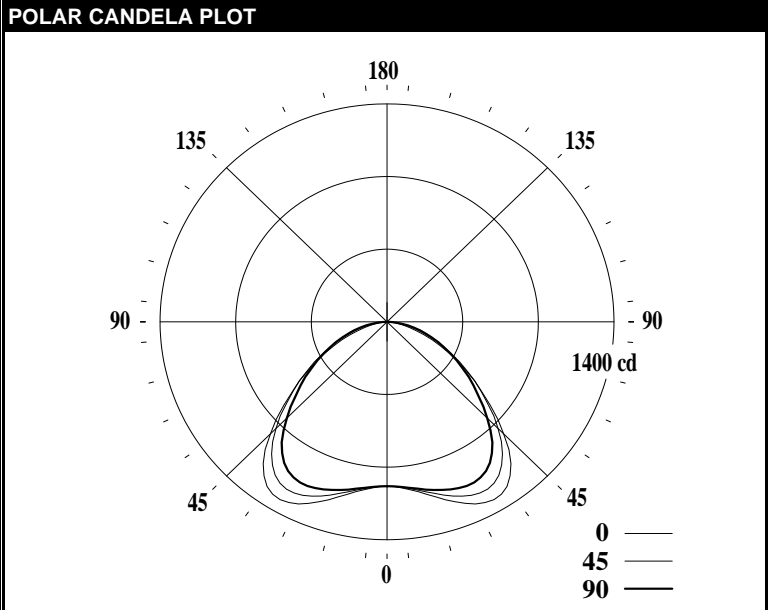

LEDALITE - PUREFX 2'X2' - RECESSED

TEST DATE:	04 Jan 2012	CATALOG NO:	9422DxxxLB36
Lamp Type:	LED	Description:	PUREFX 2X2 LO 3500K
No. of Lamps:	176		
Rated Lamp Lumens:	-1	Flux (lm), Efficiency (%):	3692 lm 100.0%
Input Watts: 120 VAC 43.0		Up/Dn Ratio, Efficacy (lm/W):	0% Up / 100% Dn 85.9
CIE-IES Classification: Direct		Report (Ele, Col, Photo):	N/A ITL70686 ITL70664

	Flux					
	0	22.5	45	67.5	90	Lumens
0	1056	1056	1056	1056	1056	
5	1071	1068	1067	1065	1065	103
15	1164	1157	1141	1124	1118	325
25	1291	1272	1230	1181	1163	567
35	1291	1269	1203	1133	1106	746
45	1017	1008	969	903	874	737
55	660	664	660	631	615	580
65	359	373	391	395	389	384
75	146	165	191	207	211	198
85	28	38	50	55	56	54
90	0	0	0	0	0	
95	0	0	0	0	0	0
105	0	0	0	0	0	0
115	0	0	0	0	0	0
125	0	0	0	0	0	0
135	0	0	0	0	0	0
145	0	0	0	0	0	0
155	0	0	0	0	0	0
165	0	0	0	0	0	0
175	0	0	0	0	0	0
180	0	0	0	0	0	

RP1	None		
Direct: Peak Candela & Angle (0deg)	1319.0	30.0	
Direct: Peak Candela & Angle (90deg)	1163.0	25.0	
Spacing Criteria (0deg, 90deg, 180deg)	1.69	1.54	N/A
Indirect: Peak Candela & Angle	N/A	N/A	
Indirect: Zenith Candela, Peak to Zenith	N/A	N/A	
Luminous Length, Width, Height (ft)	1.8542	1.8125	0.0000
UGR (4H x 8H, 0.25H)	N/A		
Ballast Factor, Multiplication Factor	1.000	1.000	
DesignLights Consortium	N/A		
x, y, CCT, Duv	0.4109	0.4023	3472 0.0040
CRI (Ra), R9	83 22		
120V: P(W), I(A), THD(%), PF	N/A	N/A	N/A N/A
277V: P(W), I(A), THD(%), PF	N/A	N/A	N/A N/A
347V: P(W), I(A), THD(%), PF	N/A	N/A	N/A N/A