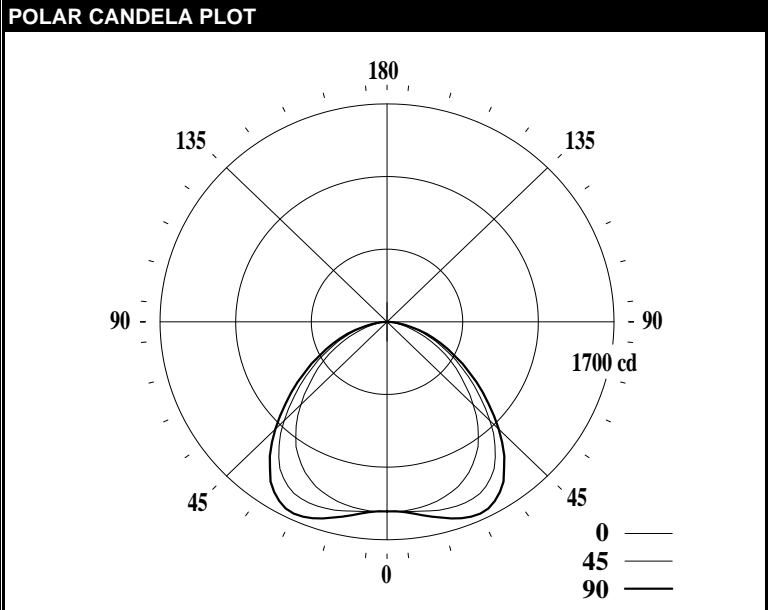

# LEDALITE - PUREFX 1'X4' - RECESSED

<b>TEST DATE:</b>	09 Jan 2012	<b>CATALOG NO:</b>	9414DxxxLC44
<b>Lamp Type:</b>	LED	<b>Description:</b>	PUREFX 1X4 HI 3000K
<b>No. of Lamps:</b>	176		
<b>Rated Lamp Lumens:</b>	-1	<b>Flux (lm), Efficiency (%):</b>	4344 lm 100.0%
<b>Input Watts:</b>	120 VAC 54.9	<b>Up/Dn Ratio, Efficacy (lm/W):</b>	0% Up / 100% Dn 79.1
<b>CIE-IES Classification:</b>	Direct	<b>Report (Ele, Col, Photo):</b>	N/A ITL70687 ITL70671

CANDELA DISTRIBUTION						Flux
	0	22.5	45	67.5	90	Lumens
0	1479	1479	1479	1479	1479	
5	1481	1482	1485	1485	1490	142
15	1448	1468	1521	1560	1581	430
25	1359	1419	1522	1613	1651	697
35	1189	1266	1399	1486	1521	855
45	912	978	1089	1160	1183	824
55	632	669	744	803	817	659
65	368	402	451	491	501	444
75	157	195	232	251	246	232
85	30	49	56	56	54	60
90	0	0	0	0	0	
95	0	0	0	0	0	0
105	0	0	0	0	0	0
115	0	0	0	0	0	0
125	0	0	0	0	0	0
135	0	0	0	0	0	0
145	0	0	0	0	0	0
155	0	0	0	0	0	0
165	0	0	0	0	0	0
175	0	0	0	0	0	0
180	0	0	0	0	0	

CHARACTERISTICS			
RP1	None		
Direct: Peak Candela & Angle (0deg)	1483.0	2.5	
Direct: Peak Candela & Angle (90deg)	1651.0	25.0	
Spacing Criteria (0deg, 90deg, 180deg)	1.28	1.51	N/A
Indirect: Peak Candela & Angle	N/A	N/A	
Indirect: Zenith Candela, Peak to Zenith	N/A	N/A	
Luminous Length, Width, Height (ft)	3.8438	0.8125	0.0000
UGR (4H x 8H, 0.25H)	N/A		
Ballast Factor, Multiplication Factor	1.000	1.000	
DesignLights Consortium	N/A		
x, y, CCT, Duv	0.4356	0.4103	3071 0.0030
CRI (Ra), R9	83		20
120V: P(W), I(A), THD(%), PF	N/A	N/A	N/A N/A
277V: P(W), I(A), THD(%), PF	N/A	N/A	N/A N/A
347V: P(W), I(A), THD(%), PF	N/A	N/A	N/A N/A