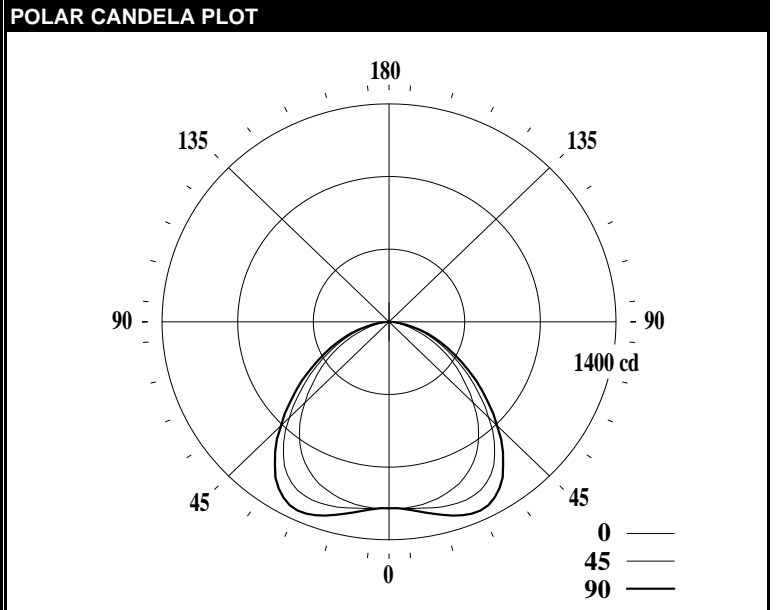

LEDALITE - PUREFX 1'X4' - RECESSED

TEST DATE:	09 Jan 2012	CATALOG NO:	9414DxxxLC36
Lamp Type:	LED	Description:	PUREFX 1X4 LO 3000K
No. of Lamps:	176		
Rated Lamp Lumens:	-1	Flux (lm), Efficiency (%):	3494 lm 100.0%
Input Watts:	120 VAC 42.7	Up/Dn Ratio, Efficacy (lm/W):	0% Up / 100% Dn 81.8
CIE-IES Classification:	Direct	Report (Ele, Col, Photo):	N/A ITL70688 ITL70672

CANDELA DISTRIBUTION						
	Flux					
	0	22.5	45	67.5	90	Lumens
0	1198	1198	1198	1198	1198	
5	1200	1201	1204	1204	1209	115
15	1173	1190	1232	1264	1284	348
25	1101	1149	1232	1306	1337	564
35	958	1023	1126	1197	1222	690
45	733	787	869	929	942	662
55	508	539	596	643	655	528
65	297	322	361	392	400	355
75	126	156	183	199	195	185
85	22	39	43	44	43	47
90	0	0	0	0	0	
95	0	0	0	0	0	0
105	0	0	0	0	0	0
115	0	0	0	0	0	0
125	0	0	0	0	0	0
135	0	0	0	0	0	0
145	0	0	0	0	0	0
155	0	0	0	0	0	0
165	0	0	0	0	0	0
175	0	0	0	0	0	0
180	0	0	0	0	0	

CHARACTERISTICS			
RP1			None
Direct: Peak Candela & Angle (0deg)	1202.0	2.5	
Direct: Peak Candela & Angle (90deg)	1337.0	25.0	
Spacing Criteria (0deg, 90deg, 180deg)	1.28	1.50	N/A
Indirect: Peak Candela & Angle	N/A	N/A	
Indirect: Zenith Candela, Peak to Zenith	N/A	N/A	
Luminous Length, Width, Height (ft)	3.8438	0.8125	0.0000
UGR (4H x 8H, 0.25H)			N/A
Ballast Factor, Multiplication Factor	1.000	1.000	
DesignLights Consortium			N/A
x, y, CCT ,Duv	0.4358	0.4107	3073 0.0030
CRI (Ra), R9			83 21
120V: P(W), I(A), THD(%), PF	N/A	N/A	N/A N/A
277V: P(W), I(A), THD(%), PF	N/A	N/A	N/A N/A
347V: P(W), I(A), THD(%), PF	N/A	N/A	N/A N/A