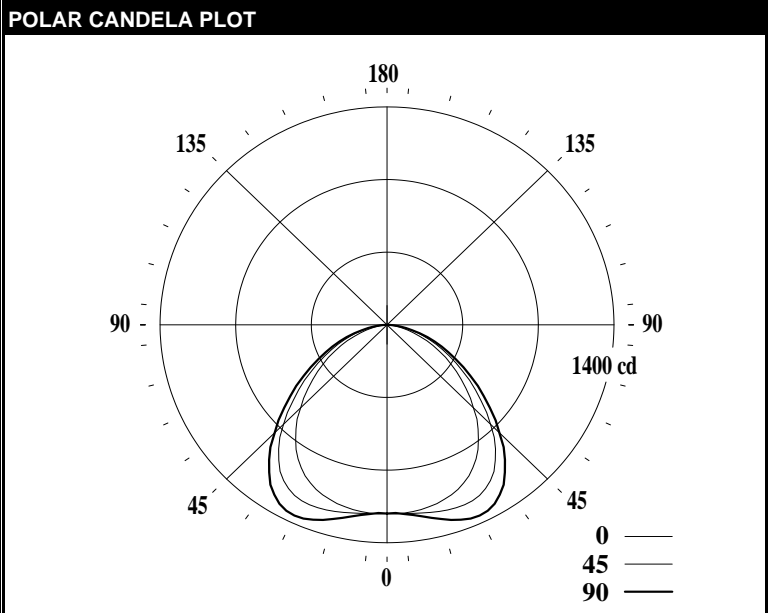

LEDALITE - PUREFX 1'X4' - RECESSED

TEST DATE:	07 Jan 2012	CATALOG NO:	9414DxxxLB36
Lamp Type:	LED	Description:	PUREFX 1X4 LO 3500K
No. of Lamps:	176		
Rated Lamp Lumens:	-1	Flux (lm), Efficiency (%):	3600 lm 100.0%
Input Watts:	120 VAC 43.0	Up/Dn Ratio, Efficacy (lm/W):	0% Up / 100% Dn 83.7
CIE-IES Classification:	Direct	Report (Ele, Col, Photo):	N/A ITL70686 ITL70670

CANDELA DISTRIBUTION						
	Flux					
	0	22.5	45	67.5	90	Lumens
0	1212	1212	1212	1212	1212	
5	1214	1215	1217	1216	1220	116
15	1189	1204	1241	1274	1291	352
25	1120	1162	1247	1320	1352	572
35	978	1042	1150	1226	1254	705
45	753	810	903	965	980	685
55	523	559	622	673	684	550
65	312	335	379	412	418	373
75	136	165	196	213	208	197
85	26	43	48	49	46	52
90	0	0	0	0	0	
95	0	0	0	0	0	0
105	0	0	0	0	0	0
115	0	0	0	0	0	0
125	0	0	0	0	0	0
135	0	0	0	0	0	0
145	0	0	0	0	0	0
155	0	0	0	0	0	0
165	0	0	0	0	0	0
175	0	0	0	0	0	0
180	0	0	0	0	0	

CHARACTERISTICS			
RP1			None
Direct: Peak Candela & Angle (0deg)	1216.0	2.5	
Direct: Peak Candela & Angle (90deg)	1352.0	25.0	
Spacing Criteria (0deg, 90deg, 180deg)	1.29	1.52	N/A
Indirect: Peak Candela & Angle	N/A	N/A	
Indirect: Zenith Candela, Peak to Zenith	N/A	N/A	
Luminous Length, Width, Height (ft)	3.8438	0.8125	0.0000
UGR (4H x 8H, 0.25H)			N/A
Ballast Factor, Multiplication Factor	1.000	1.000	
DesignLights Consortium			N/A
x, y, CCT, Duv	0.4109	0.4023	3472 0.0040
CRI (Ra), R9			83 22
120V: P(W), I(A), THD(%), PF	N/A	N/A	N/A N/A
277V: P(W), I(A), THD(%), PF	N/A	N/A	N/A N/A
347V: P(W), I(A), THD(%), PF	N/A	N/A	N/A N/A