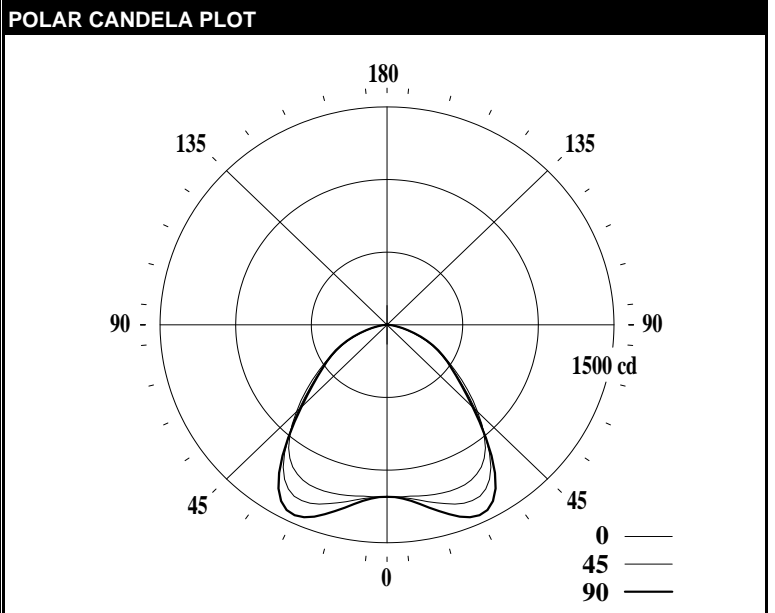

LEDALITE - BOLDPLAY

TEST DATE:	09 Jan 2019	CATALOG NO:	7806LBCQJ
Lamp Type:	LED	Description:	BOLDPLAY 100%DN MID 835
No. of Lamps:	176		
Rated Lamp Lumens:	-1	Flux (lm), Efficiency (%):	3462 lm 100.0%
Input Watts:	120 VAC 39.4	Up/Dn Ratio, Efficacy (lm/W):	0% Up / 100% Dn 87.9
CIE-IES Classification:	Direct	Report (Ele, Col, Photo):	ITL88343-THD1 ITL88345-SPH S88349-4

	Flux					
	0	22.5	45	67.5	90	Lumens
0	1184	1184	1184	1184	1184	
5	1188	1188	1193	1199	1201	115
15	1209	1219	1268	1315	1327	361
25	1215	1237	1334	1416	1446	611
35	1120	1134	1196	1239	1244	735
45	847	836	824	810	802	639
55	551	540	524	520	520	478
65	327	323	324	328	335	322
75	135	137	138	141	142	151
85	25	27	30	30	30	35
90	0	0	0	0	0	
95	1	1	1	1	0	1
105	1	3	3	4	1	3
115	3	3	4	3	3	3
125	3	4	3	3	3	3
135	3	3	3	4	4	2
145	3	3	3	4	4	2
155	3	3	3	3	4	1
165	3	3	3	1	3	1
175	1	1	1	1	1	0
180	1	1	1	1	1	

RP1				None
Direct: Peak Candela & Angle (0deg)	1217.4	20.0		
Direct: Peak Candela & Angle (90deg)	1445.6	25.0		
Spacing Criteria (0deg, 90deg, 180deg)	1.44	1.50	N/A	
Indirect: Peak Candela & Angle	4.2	132.5		
Indirect: Zenith Candela, Peak to Zenith	1.4	3.00		
Luminous Length, Width, Height (ft)	3.8021	0.2917	0.0000	
UGR (4H x 8H, 0.25H)	N/A			
Ballast Factor, Multiplication Factor	1.000	1.409		
DesignLights Consortium	N/A			
x, y, CCT, Duv	0.4167	0.3968	3312 0.0000	
CRI (Ra), R9	82 -1			
120V: P(W), I(A), THD(%), PF	39.4	0.329	5.4 0.998	
277V: P(W), I(A), THD(%), PF	38.8	0.143	8.8 0.980	
347V: P(W), I(A), THD(%), PF	N/A	N/A	N/A N/A	