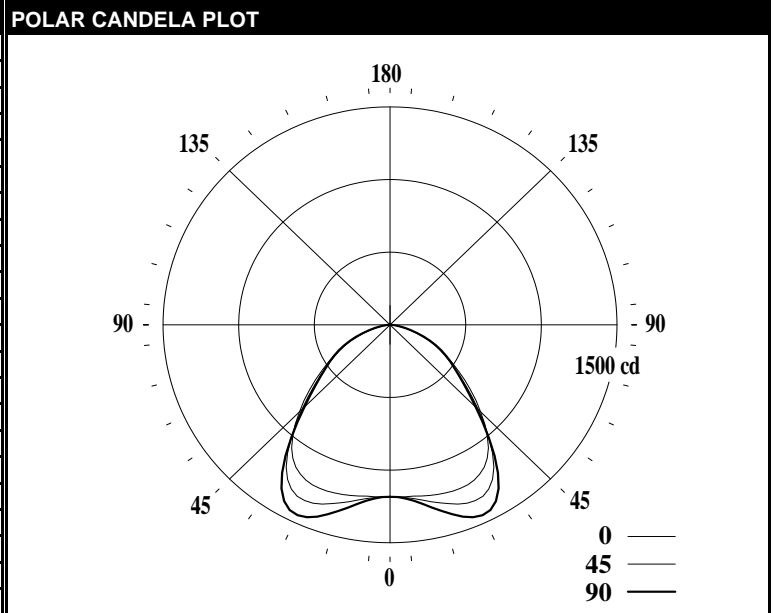

LEDALITE - SYNC

TEST DATE: 09 Jan 2019		CATALOG NO: 7406LBCQJ	
Lamp Type: LED		Description: SYNC 100%DN MID 835	
No. of Lamps: 176			
Rated Lamp Lumens: -1		Flux (lm), Efficiency (%): 3462 lm 100.0%	
Input Watts: 120 VAC 39.4		Up/Dn Ratio, Efficacy (lm/W): 0% Up / 100% Dn 87.9	
CIE-IES Classification: Direct		Report (Ele, Col, Photo): ITL88343-THD1 ITL88345-SPH S88349-4	

		Flux					
		0	22.5	45	67.5	90	Lumens
0		1184	1184	1184	1184	1184	
5		1188	1188	1193	1199	1201	115
15		1209	1219	1268	1315	1327	361
25		1215	1237	1334	1416	1446	611
35		1120	1134	1196	1239	1244	735
45		847	836	824	810	802	639
55		551	540	524	520	520	478
65		327	323	324	328	335	322
75		135	137	138	141	142	151
85		25	27	30	30	30	35
90		0	0	0	0	0	
95		1	1	1	1	0	1
105		1	3	3	4	1	3
115		3	3	4	3	3	3
125		3	4	3	3	3	3
135		3	3	3	4	4	2
145		3	3	3	4	4	2
155		3	3	3	3	4	1
165		3	3	3	1	3	1
175		1	1	1	1	1	0
180		1	1	1	1	1	

RP1				None
Direct: Peak Candela & Angle (0deg)	1217.4	20.0		
Direct: Peak Candela & Angle (90deg)	1445.6	25.0		
Spacing Criteria (0deg, 90deg, 180deg)	1.44	1.50	N/A	
Indirect: Peak Candela & Angle	4.2	132.5		
Indirect: Zenith Candela, Peak to Zenith	1.4	3.00		
Luminous Length, Width, Height (ft)	3.8021	0.2917	0.0000	
UGR (4H x 8H, 0.25H)	N/A			
Ballast Factor, Multiplication Factor	1.000	1.409		
DesignLights Consortium	N/A			
x, y, CCT, Duv	0.4167	0.3968	3312 0.0000	
CRI (Ra), R9	82 -1			
120V: P(W), I(A), THD(%), PF	39.4	0.329	5.4 0.998	
277V: P(W), I(A), THD(%), PF	38.8	0.143	8.8 0.980	
347V: P(W), I(A), THD(%), PF	N/A	N/A	N/A N/A	