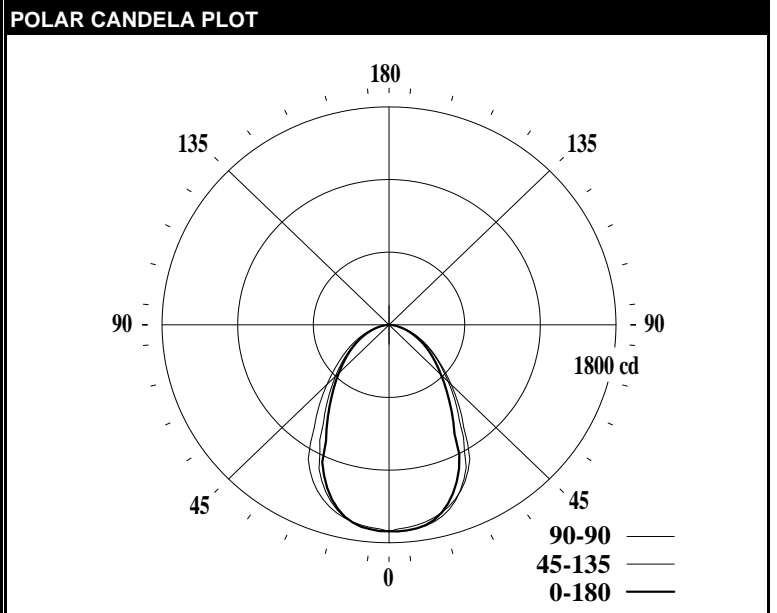

LEDALITE - TRUGROOVE PERIMETER

TEST DATE:	09 Jan 2019	CATALOG NO:	49x8LAEQ
Lamp Type:	LED	Description:	PERIMETER AMBIENT 3100LM 840
No. of Lamps:	1		
Rated Lamp Lumens:	-1	Flux (lm), Efficiency (%):	3102 lm 100.0%
Input Watts:	120 VAC 27.7	Up/Dn Ratio, Efficacy (lm/W):	0% Up / 100% Dn 112.0
CIE-IES Classification:	Direct	Report (Ele, Col, Photo):	ET1232 F37277Color S37277-2

CANDELA DISTRIBUTION						
	Flux					
	0	45	90	135	180	Lumens
0	1705	1705	1705	1705	1705	
5	1703	1706	1680	1693	1695	161
15	1607	1636	1607	1584	1573	450
25	1313	1407	1426	1313	1254	617
35	864	977	1033	887	823	591
45	584	665	698	601	563	493
55	392	437	449	396	379	375
65	240	268	273	238	232	253
75	116	132	127	109	112	129
85	26	33	27	21	26	32
90	0	0	0	0	0	
95	0	0	0	0	0	0
105	0	0	0	0	0	0
115	0	0	0	0	0	0
125	0	0	0	0	0	0
135	0	0	0	0	0	0
145	0	0	0	0	0	0
155	0	0	0	0	0	0
165	0	0	0	0	0	0
175	0	0	0	0	0	0
180	0	0	0	0	0	

CHARACTERISTICS			
RP1	Meets RP-1-12 recommendations for VDT-Normal spaces		
Direct: Peak Candela & Angle (0deg)	1707.7	2.5	
Direct: Peak Candela & Angle (180deg)	1705.7	2.5	
Spacing Criteria (0deg, 90deg, 180deg)	1.03	1.13	0.98
Indirect: Peak Candela & Angle	N/A	N/A	
Indirect: Zenith Candela, Peak to Zenith	N/A	N/A	
Luminous Length, Width, Height (ft)	0.2500	4.0000	0.0000
UGR (4H x 8H, 0.25H)		N/A	
Ballast Factor, Multiplication Factor	1.000	2.125	
DesignLights Consortium		N/A	
x, y, CCT, Duv	0.3773	0.3763	4083 0.0008
CRI (Ra), R9		84	10
120V: P(W), I(A), THD(%), PF	27.7	0.105	14.7 0.950
277V: P(W), I(A), THD(%), PF	27.8	0.233	8.2 0.994
347V: P(W), I(A), THD(%), PF	N/A	N/A	N/A