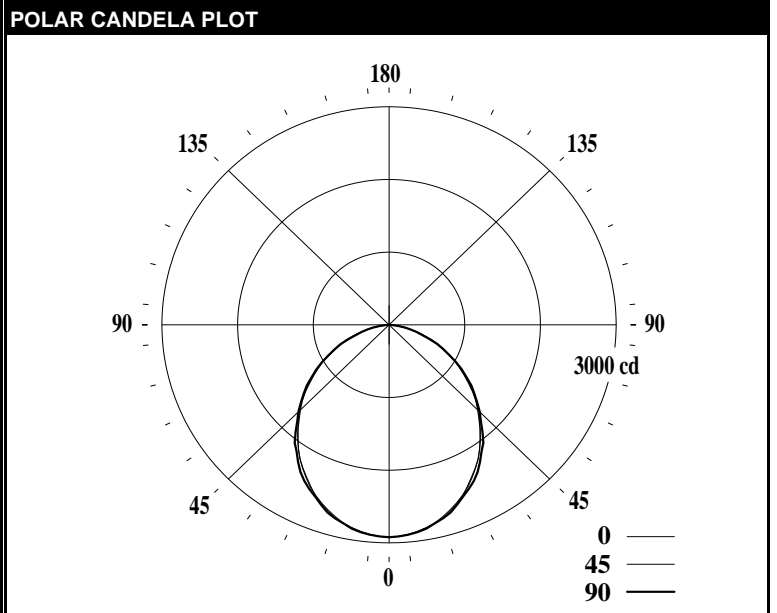

# LEDALITE - SILKSPACE DEFINITION

<b>TEST DATE:</b>	18 Oct 2019	<b>CATALOG NO:</b>	4224x1STL84070AxDE
<b>Lamp Type:</b>	LED	<b>Description:</b>	SILKSPACE DEFINITION 2X4 7000LM 840
<b>No. of Lamps:</b>	176		
<b>Rated Lamp Lumens:</b>	-1	<b>Flux (lm), Efficiency (%):</b>	7246 lm 100.0%
<b>Input Watts:</b>	120 VAC 54.2	<b>Up/Dn Ratio, Efficacy (lm/W):</b>	0% Up / 100% Dn 133.7
<b>CIE-IES Classification:</b>	Direct	<b>Report:</b>	LNG00534

CANDELA DISTRIBUTION						Flux
	0	22.5	45	67.5	90	Lumens
0	2923	2923	2923	2923	2923	
5	2895	2904	2896	2906	2898	275
15	2752	2751	2734	2765	2756	775
25	2450	2492	2463	2516	2492	1144
35	2086	2142	2088	2156	2130	1327
45	1656	1699	1672	1738	1695	1307
55	1214	1261	1234	1275	1245	1115
65	778	822	774	817	790	793
75	390	410	378	400	370	415
85	71	87	69	78	56	95
90	0	0	0	0	0	
95	0	0	0	0	0	0
105	0	0	0	0	0	0
115	0	0	0	0	0	0
125	0	0	0	0	0	0
135	0	0	0	0	0	0
145	0	0	0	0	0	0
155	0	0	0	0	0	0
165	0	0	0	0	0	0
175	0	0	0	0	0	0
180	0	0	0	0	0	0

CHARACTERISTICS			
RP1			None
Direct: Peak Candela & Angle (0deg)	2922.5		0.0
Direct: Peak Candela & Angle (90deg)	2922.5		0.0
Spacing Criteria (0deg, 90deg, 180deg)	1.17	1.19	N/A
Indirect: Peak Candela & Angle	N/A	N/A	
Indirect: Zenith Candela, Peak to Zenith	N/A	N/A	
Luminous Length, Width, Height (ft)	3.90	1.91	0.00
UGR (4H x 8H, 0.25H)			N/A
Ballast Factor, Multiplication Factor	1.000	1.000	
DLC (120/277), DLC (347)	premium	premium	
x, y, CCT, Duv	0.3794	0.3781	4040 0.0010
CRI (Ra), R9			82 10
120V: P(W), I(A), THD(%), PF	54.2	0.452	5.7 0.998
277V: P(W), I(A), THD(%), PF	53.9	0.202	8.1 0.964
347V: P(W), I(A), THD(%), PF	53.4	0.157	5.4 0.980