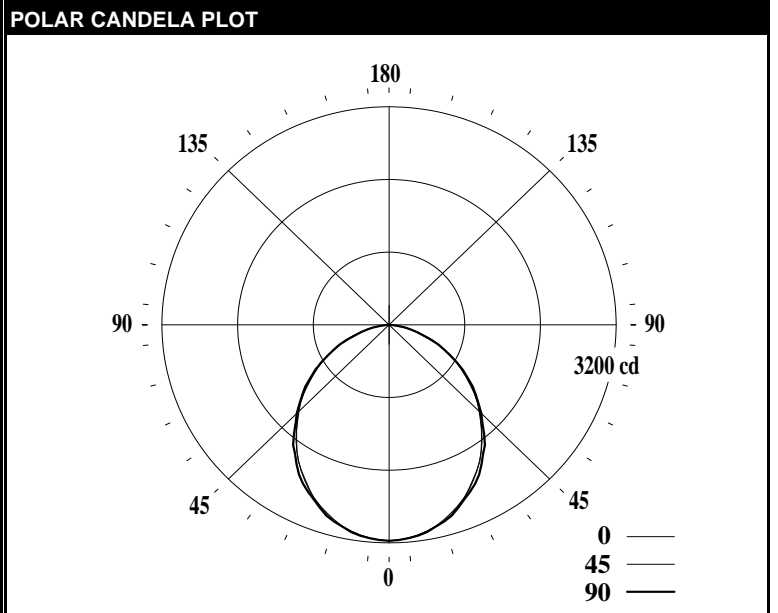

# LEDALITE - SILKSPACE DEFINITION

<b>TEST DATE:</b>	18 Oct 2019	<b>CATALOG NO:</b>	4224x1STL83080AxDE
<b>Lamp Type:</b>	LED	<b>Description:</b>	SILKSPACE DEFINITION 2X4 8000LM 830
<b>No. of Lamps:</b>	176		
<b>Rated Lamp Lumens:</b>	-1	<b>Flux (lm), Efficiency (%):</b>	7860 lm 100.0%
<b>Input Watts:</b>	120 VAC 62.5	<b>Up/Dn Ratio, Efficacy (lm/W):</b>	0% Up / 100% Dn 125.8
<b>CIE-IES Classification:</b>	Direct	<b>Report:</b>	LNG00518

CANDELA DISTRIBUTION						
	Flux					
	0	22.5	45	67.5	90	Lumens
0	3170	3170	3170	3170	3170	
5	3140	3150	3142	3152	3144	298
15	2986	2984	2966	2999	2990	841
25	2657	2703	2671	2729	2703	1241
35	2262	2323	2265	2338	2310	1440
45	1796	1843	1813	1885	1838	1417
55	1317	1367	1338	1383	1350	1210
65	844	891	839	886	857	860
75	423	444	410	434	402	450
85	78	94	74	85	61	103
90	0	0	0	0	0	
95	0	0	0	0	0	
105	0	0	0	0	0	
115	0	0	0	0	0	
125	0	0	0	0	0	
135	0	0	0	0	0	
145	0	0	0	0	0	
155	0	0	0	0	0	
165	0	0	0	0	0	
175	0	0	0	0	0	
180	0	0	0	0	0	

CHARACTERISTICS			
RP1			None
Direct: Peak Candela & Angle (0deg)	3170.0	0.0	
Direct: Peak Candela & Angle (90deg)	3170.0	0.0	
Spacing Criteria (0deg, 90deg, 180deg)	1.17	1.19	N/A
Indirect: Peak Candela & Angle	N/A	N/A	
Indirect: Zenith Candela, Peak to Zenith	N/A	N/A	
Luminous Length, Width, Height (ft)	3.90	1.91	0.00
UGR (4H x 8H, 0.25H)			N/A
Ballast Factor, Multiplication Factor	1.000	1.000	
DLC (120/277), DLC (347)	premium	premium	
x, y, CCT, Duv	0.4288	0.4004	3112 0.0003
CRI (Ra), R9			83 11
120V: P(W), I(A), THD(%), PF	62.5	0.522	8.2 0.996
277V: P(W), I(A), THD(%), PF	61.7	0.226	9.3 0.985
347V: P(W), I(A), THD(%), PF	62.4	0.184	9.1 0.977