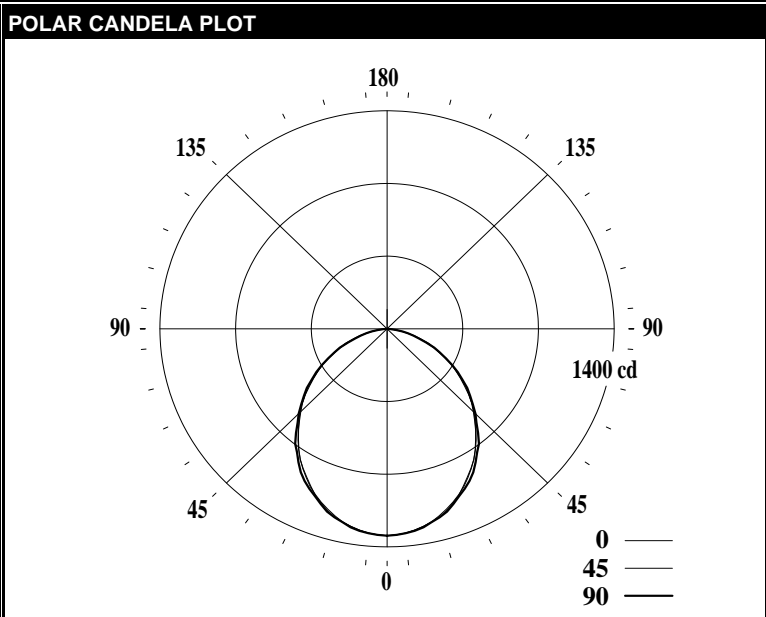

# LEDALITE - SILKSPACE DEFINITION

<b>TEST DATE:</b>	18 Oct 2019	<b>CATALOG NO:</b>	4222x1STL82735AxDE
<b>Lamp Type:</b>	LED	<b>Description:</b>	SILKSPACE DEFINITION 2X2 3500LM 827
<b>No. of Lamps:</b>	88		
<b>Rated Lamp Lumens:</b>	-1	<b>Flux (lm), Efficiency (%):</b>	3293 lm 100.0%
<b>Input Watts:</b>	120 VAC 28.1	<b>Up/Dn Ratio, Efficacy (lm/W):</b>	0% Up / 100% Dn 117.2
<b>CIE-IES Classification:</b>	Direct	<b>Report:</b>	LNG00432

	Flux					
	0	22.5	45	67.5	90	Lumens
0	1328	1328	1328	1328	1328	
5	1316	1320	1316	1321	1317	125
15	1251	1250	1243	1257	1253	352
25	1114	1133	1119	1143	1133	520
35	948	973	949	980	968	603
45	752	772	760	790	770	594
55	552	573	561	579	566	507
65	354	373	352	371	359	360
75	177	186	172	182	168	189
85	33	39	31	36	26	43
90	0	0	0	0	0	
95	0	0	0	0	0	0
105	0	0	0	0	0	0
115	0	0	0	0	0	0
125	0	0	0	0	0	0
135	0	0	0	0	0	0
145	0	0	0	0	0	0
155	0	0	0	0	0	0
165	0	0	0	0	0	0
175	0	0	0	0	0	0
180	0	0	0	0	0	

RP1	None			
Direct: Peak Candela & Angle (0deg)	1328.3	0.0		
Direct: Peak Candela & Angle (90deg)	1328.3	0.0		
Spacing Criteria (0deg, 90deg, 180deg)	1.17	1.19	N/A	
Indirect: Peak Candela & Angle	N/A	N/A		
Indirect: Zenith Candela, Peak to Zenith	N/A	N/A		
Luminous Length, Width, Height (ft)	1.90	1.91	0.00	
UGR (4H x 8H, 0.25H)	N/A			
Ballast Factor, Multiplication Factor	1.000	1.000		
DLC (120/277), DLC (347)	standard	standard		
x, y, CCT, Duv	0.4559	0.4075	2732	0.0008
CRI (Ra), R9	82		6	
120V: P(W), I(A), THD(%), PF	28.1	0.236	9.1	0.993
277V: P(W), I(A), THD(%), PF	28.0	0.108	9.3	0.941
347V: P(W), I(A), THD(%), PF	28.7	0.087	8.2	0.955