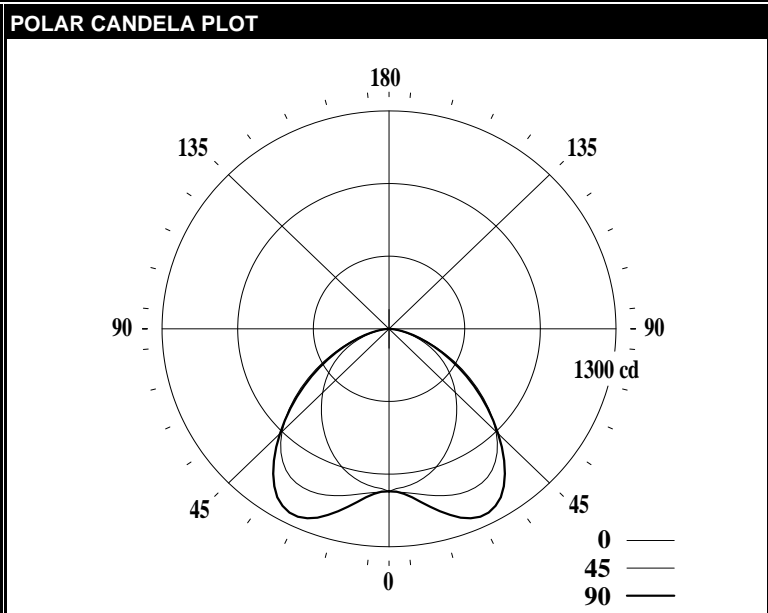

LEDALITE - TRUGROOVE LED

TEST DATE: 08 Jan 2019		CATALOG NO: 39x1LBEQxx04	
Lamp Type: LED		Description: MESO FLUSH 3000LM 835	
No. of Lamps: 1			
Rated Lamp Lumens: -1		Flux (lm), Efficiency (%): 3071 lm 100.0%	
Input Watts: 120 VAC 29.7		Up/Dn Ratio, Efficacy (lm/W): 0% Up / 100% Dn 103.4	
CIE-IES Classification: Direct		Report (Ele, Col, Photo): ET1283 F38546Color S38545-6	

	Flux					
	0	22.5	45	67.5	90	Lumens
0	970	970	970	970	970	
5	948	964	980	997	988	94
15	894	937	1030	1113	1126	290
25	795	881	1068	1211	1237	481
35	669	787	1029	1148	1146	603
45	537	650	867	907	884	603
55	405	480	616	617	594	495
65	264	296	356	351	336	324
75	120	129	148	148	142	150
85	21	22	26	28	27	32
90	0	0	0	0	0	
95	0	0	0	0	0	0
105	0	0	0	0	0	0
115	0	0	0	0	0	0
125	0	0	0	0	0	0
135	0	0	0	0	0	0
145	0	0	0	0	0	0
155	0	0	0	0	0	0
165	0	0	0	0	0	0
175	0	0	0	0	0	0
180	0	0	0	0	0	

RP1	None			
Direct: Peak Candela & Angle (0deg)	969.6	0.0		
Direct: Peak Candela & Angle (90deg)	1236.7	25.0		
Spacing Criteria (0deg, 90deg, 180deg)	1.14	1.64	N/A	
Indirect: Peak Candela & Angle	N/A	N/A		
Indirect: Zenith Candela, Peak to Zenith	N/A	N/A		
Luminous Length, Width, Height (ft)	4.0000	0.2500	0.0000	
UGR (4H x 8H, 0.25H)	N/A			
Ballast Factor, Multiplication Factor	1.000	2.074		
DesignLights Consortium	N/A			
x, y, CCT, Duv	0.4097	0.3945	3437	0.0007
CRI (Ra), R9	82	10		
120V: P(W), I(A), THD(%), PF	29.7	0.249	7.3	0.995
277V: P(W), I(A), THD(%), PF	29.6	0.111	10.4	0.960
347V: P(W), I(A), THD(%), PF	N/A	N/A	N/A	N/A