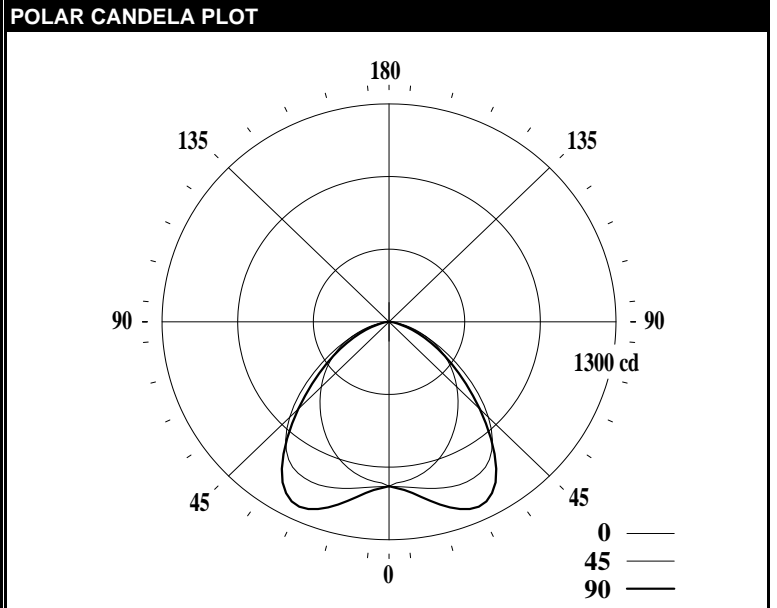

LEDALITE - TRUGROOVE LED

TEST DATE:	08 Jan 2019	CATALOG NO:	39x1LAERxx04
Lamp Type:	LED	Description:	MESO REGRESSED 3000LM 840
No. of Lamps:	1		
Rated Lamp Lumens:	-1	Flux (lm), Efficiency (%):	2811 lm 100.0%
Input Watts:	120 VAC 29.5	Up/Dn Ratio, Efficacy (lm/W):	0% Up / 100% Dn 95.3
CIE-IES Classification:	Direct	Report (Ele, Col, Photo):	ET1283 F38547Color S38549-A

	Flux					
	0	22.5	45	67.5	90	Lumens
0	980	980	980	980	980	
5	957	972	989	1005	1007	95
15	903	944	1028	1106	1128	290
25	805	883	1054	1184	1217	475
35	681	786	1003	1079	1071	582
45	549	649	805	770	735	552
55	414	475	525	464	439	423
65	269	285	275	237	225	260
75	125	121	102	82	74	111
85	24	19	18	18	18	23
90	0	0	0	0	0	
95	0	0	0	0	0	0
105	0	0	0	0	0	0
115	0	0	0	0	0	0
125	0	0	0	0	0	0
135	0	0	0	0	0	0
145	0	0	0	0	0	0
155	0	0	0	0	0	0
165	0	0	0	0	0	0
175	0	0	0	0	0	0
180	0	0	0	0	0	

RP1	Meets RP-1-12 recommendations for VDT-Normal spaces		
Direct: Peak Candela & Angle (0deg)	980.4	0.0	
Direct: Peak Candela & Angle (90deg)	1216.7	25.0	
Spacing Criteria (0deg, 90deg, 180deg)	1.14	1.54	N/A
Indirect: Peak Candela & Angle	N/A	N/A	
Indirect: Zenith Candela, Peak to Zenith	N/A	N/A	
Luminous Length, Width, Height (ft)	4.0000	0.2500	0.0000
UGR (4H x 8H, 0.25H)	N/A		
Ballast Factor, Multiplication Factor	1.000	2.082	
DesignLights Consortium	N/A		
x, y, CCT, Duv	0.3836	0.3813	3948 0.0013
CRI (Ra), R9	84 14		
120V: P(W), I(A), THD(%), PF	29.5	0.247	7.3 0.995
277V: P(W), I(A), THD(%), PF	29.4	0.110	10.4 0.960
347V: P(W), I(A), THD(%), PF	N/A	N/A	N/A N/A