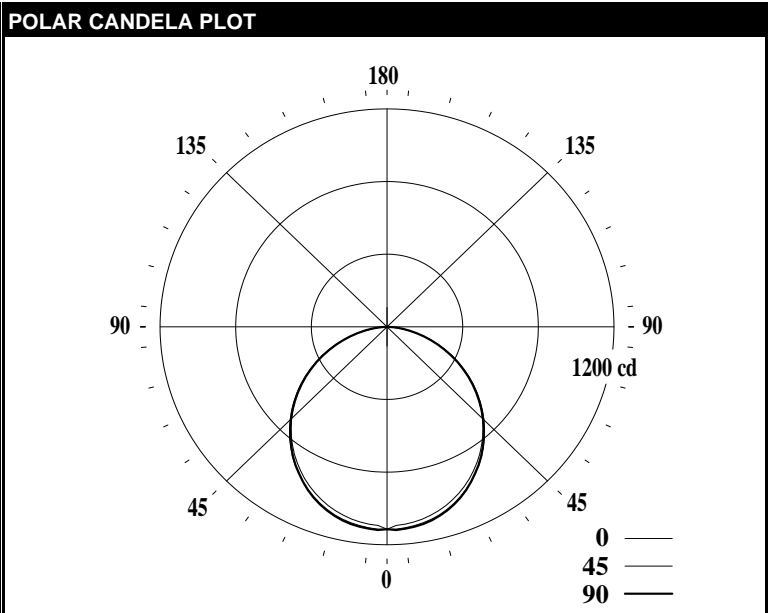

LEDALITE - TRUGROOVE LED

TEST DATE:	08 Jan 2019	CATALOG NO:	39x0LBELxx04
Lamp Type:	LED	Description:	SILK FLUSH 3000LM 835
No. of Lamps:	1		
Rated Lamp Lumens:	-1	Flux (lm), Efficiency (%):	3100 lm 100.0%
Input Watts:	120 VAC 29.7	Up/Dn Ratio, Efficacy (lm/W):	0% Up / 100% Dn 104.4
CIE-IES Classification:	Direct	Report (Ele, Col, Photo):	ET1283 F38546Color S38546-2

CANDELA DISTRIBUTION						Flux
	0	22.5	45	67.5	90	Lumens
0	1115	1115	1115	1115	1115	
5	1091	1104	1111	1118	1116	105
15	1049	1061	1072	1079	1077	301
25	968	981	988	992	991	454
35	854	867	871	870	868	542
45	714	724	725	721	719	556
55	553	560	559	554	552	497
65	378	383	381	377	375	375
75	198	200	200	200	201	212
85	43	44	47	50	51	56
90	0	0	0	0	0	
95	0	0	0	0	0	0
105	0	0	0	0	0	0
115	0	0	0	0	0	0
125	0	0	0	0	0	0
135	0	0	0	0	0	0
145	0	0	0	0	0	0
155	0	0	0	0	0	0
165	0	0	0	0	0	0
175	0	0	0	0	0	0
180	0	0	0	0	0	

CHARACTERISTICS			
RP1			None
Direct: Peak Candela & Angle (0deg)	1114.6		0.0
Direct: Peak Candela & Angle (90deg)	1119.6		2.5
Spacing Criteria (0deg, 90deg, 180deg)	1.22	1.24	N/A
Indirect: Peak Candela & Angle	N/A	N/A	N/A
Indirect: Zenith Candela, Peak to Zenith	N/A	N/A	N/A
Luminous Length, Width, Height (ft)	4.0000	0.2500	0.0000
UGR (4H x 8H, 0.25H)			N/A
Ballast Factor, Multiplication Factor	1.000		1.999
DesignLights Consortium			N/A
x, y, CCT, Duv	0.4097	0.3945	3437 0.0007
CRI (Ra), R9			82 10
120V: P(W), I(A), THD(%), PF	29.7	0.249	7.3 0.995
277V: P(W), I(A), THD(%), PF	29.6	0.111	10.4 0.960
347V: P(W), I(A), THD(%), PF	N/A	N/A	N/A N/A