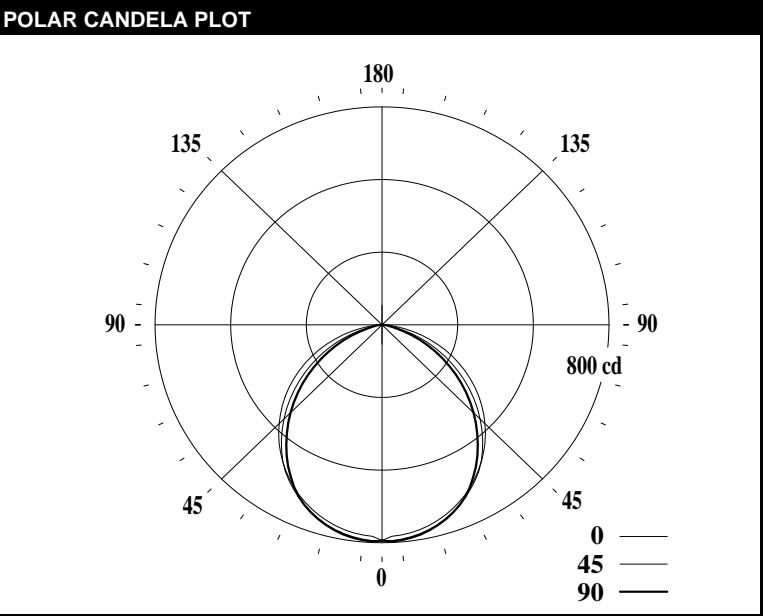

LEDALITE - TRUGROOVE LED

TEST DATE:	08 Jan 2019	CATALOG NO:	39x0LAGMxx04
Lamp Type:	LED	Description:	SILK REGRESSED 2200LM 840
No. of Lamps:	1		
Rated Lamp Lumens:	-1	Flux (lm), Efficiency (%):	2016 lm 100.0%
Input Watts:	120 VAC 20.4	Up/Dn Ratio, Efficacy (lm/W):	0% Up / 100% Dn 98.8
CIE-IES Classification:	Direct	Report (Ele, Col, Photo):	ET1282 F38547Color S38548-9

	0	22.5	45	67.5	90	Lumens
0	792	792	792	792	792	
5	774	784	790	795	793	75
15	746	754	759	763	761	214
25	690	696	697	698	696	320
35	611	615	610	592	586	377
45	513	514	489	464	456	376
55	400	392	354	325	317	319
65	274	255	214	186	178	218
75	142	118	83	61	55	98
85	30	13	12	12	12	19
90	0	0	0	0	0	
95	0	0	0	0	0	0
105	0	0	0	0	0	0
115	0	0	0	0	0	0
125	0	0	0	0	0	0
135	0	0	0	0	0	0
145	0	0	0	0	0	0
155	0	0	0	0	0	0
165	0	0	0	0	0	0
175	0	0	0	0	0	0
180	0	0	0	0	0	

RP1	Meets RP-1-12 recommendations for VDT-Normal spaces		
Direct: Peak Candela & Angle (0deg)	792.1	0.0	
Direct: Peak Candela & Angle (90deg)	796.4	2.5	
Spacing Criteria (0deg, 90deg, 180deg)	1.23	1.21	N/A
Indirect: Peak Candela & Angle	N/A	N/A	
Indirect: Zenith Candela, Peak to Zenith	N/A	N/A	
Luminous Length, Width, Height (ft)	4.0000	0.2500	0.0000
UGR (4H x 8H, 0.25H)	N/A		
Ballast Factor, Multiplication Factor	1.000	1.447	
DesignLights Consortium	N/A		
x, y, CCT ,Duv	0.3836	0.3813	3948 0.0013
CRI (Ra), R9	84		14
120V: P(W), I(A), THD(%), PF	20.4	0.172	13.0 0.988
277V: P(W), I(A), THD(%), PF	20.8	0.081	17.6 0.924
347V: P(W), I(A), THD(%), PF	N/A	N/A	N/A N/A