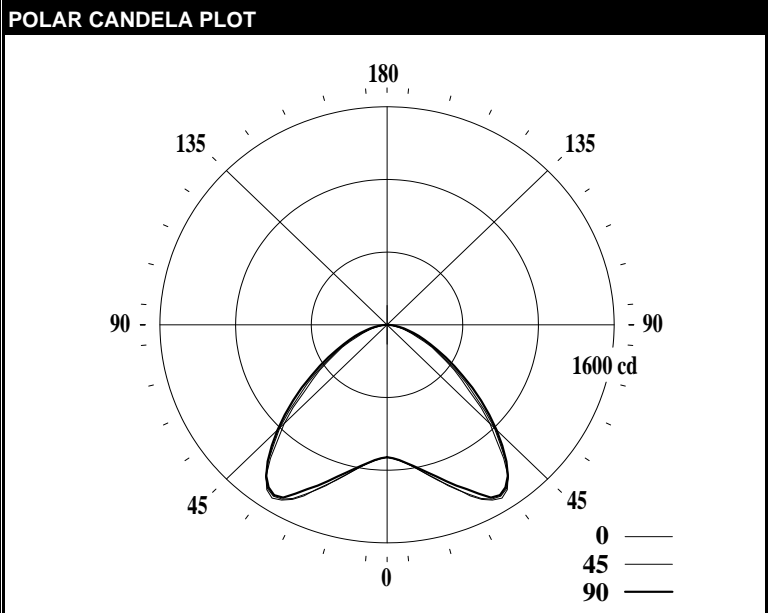

# LEDALITE - ARCFORM

<b>TEST DATE:</b>	20 Apr 2020	<b>CATALOG NO:</b>	3622DxxxL95035
<b>Lamp Type:</b>	LED	<b>Description:</b>	ARCFORM 2X2 3500LM 950
<b>No. of Lamps:</b>	176		
<b>Rated Lamp Lumens:</b>	-1	<b>Flux (lm), Efficiency (%):</b>	3849 lm 100.0%
<b>Input Watts:</b>	120 VAC 33.7	<b>Up/Dn Ratio, Efficacy (lm/W):</b>	0% Up / 100% Dn 114.2
<b>CIE-IES Classification:</b>	Direct	<b>Report:</b>	LNG01086

CANDELA DISTRIBUTION						Flux
	0	22.5	45	67.5	90	Lumens
0	971	971	971	971	971	
5	998	991	1000	991	996	97
15	1145	1125	1142	1113	1124	324
25	1385	1360	1373	1333	1330	630
35	1477	1486	1467	1480	1455	906
45	1026	1065	1069	1120	1091	827
55	579	609	605	666	650	562
65	288	318	316	342	336	323
75	115	132	127	150	153	146
85	21	24	25	39	38	35
90	0	0	0	0	0	
95	0	0	0	0	0	0
105	0	0	0	0	0	0
115	0	0	0	0	0	0
125	0	0	0	0	0	0
135	0	0	0	0	0	0
145	0	0	0	0	0	0
155	0	0	0	0	0	0
165	0	0	0	0	0	0
175	0	0	0	0	0	0
180	0	0	0	0	0	

CHARACTERISTICS			
RP1			None
Direct: Peak Candela & Angle (0deg)	1507.6		32.5
Direct: Peak Candela & Angle (90deg)	1481.4		32.5
Spacing Criteria (0deg, 90deg, 180deg)	1.79	1.83	N/A
Indirect: Peak Candela & Angle	N/A	N/A	
Indirect: Zenith Candela, Peak to Zenith	N/A	N/A	
Luminous Length, Width, Height (ft)	1.81	1.81	0.00
DLC (120/277), DLC (347)	N/A	N/A	
x, y, CCT, Duv	0.3459	0.3570	4989 0.0024
CRI (Ra), R9, Ga, C9	93	64	98 93
TM-30-18 Rf, Rg, Rcs,h1	90	99	-6%
UGR (4H x 8H, 1.0H), MDER			18.8 0.867
120V: P(W), I(A), THD(%), PF	33.7	0.282	7.3 0.996
277V: P(W), I(A), THD(%), PF	33.6	0.127	8.7 0.960
347V: P(W), I(A), THD(%), PF	34.4	0.102	7.1 0.967