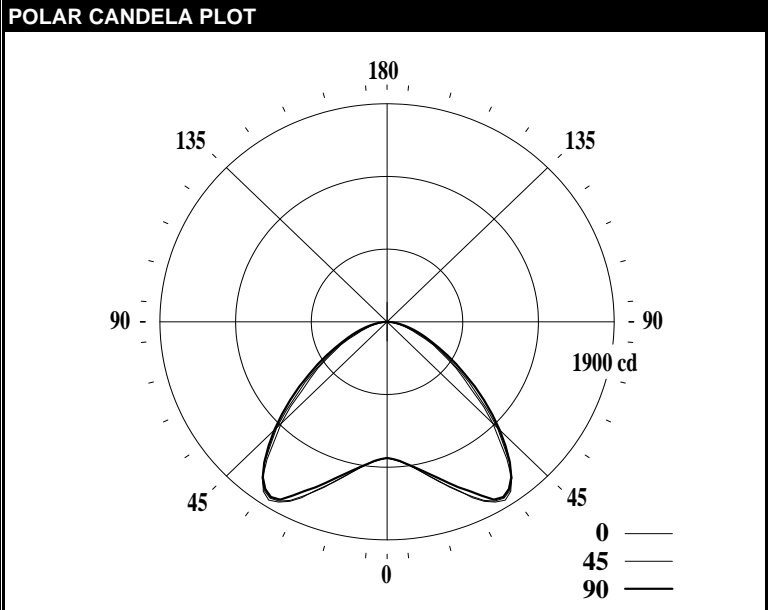

LEDALITE - ARCFORM

TEST DATE:	20 Apr 2020	CATALOG NO:	3622DxxxL94045
Lamp Type:	LED	Description:	ARCFORM 2X2 4500LM 940
No. of Lamps:	176		
Rated Lamp Lumens:	-1	Flux (lm), Efficiency (%):	4702 lm 100.0%
Input Watts:	120 VAC 42.7	Up/Dn Ratio, Efficacy (lm/W):	0% Up / 100% Dn 110.1
CIE-IES Classification:	Direct	Report:	LNG01084

CANDELA DISTRIBUTION						Flux
	0	22.5	45	67.5	90	Lumens
0	1186	1186	1186	1186	1186	
5	1219	1210	1221	1211	1217	118
15	1399	1374	1395	1360	1373	396
25	1691	1661	1678	1629	1625	770
35	1804	1816	1792	1808	1778	1107
45	1253	1301	1305	1368	1333	1010
55	707	744	739	814	794	686
65	352	389	386	418	411	394
75	141	161	155	183	187	179
85	25	30	30	48	47	42
90	0	0	0	0	0	
95	0	0	0	0	0	0
105	0	0	0	0	0	0
115	0	0	0	0	0	0
125	0	0	0	0	0	0
135	0	0	0	0	0	0
145	0	0	0	0	0	0
155	0	0	0	0	0	0
165	0	0	0	0	0	0
175	0	0	0	0	0	0
180	0	0	0	0	0	

CHARACTERISTICS			
RP1			None
Direct: Peak Candela & Angle (0deg)	1841.7		32.5
Direct: Peak Candela & Angle (90deg)	1809.7		32.5
Spacing Criteria (0deg, 90deg, 180deg)	1.79	1.83	N/A
Indirect: Peak Candela & Angle	N/A	N/A	
Indirect: Zenith Candela, Peak to Zenith	N/A	N/A	
Luminous Length, Width, Height (ft)	1.81	1.81	0.00
DLC (120/277), DLC (347)	N/A	N/A	
x, y, CCT, Duv	0.3859	0.3844	3912 0.0020
CRI (Ra), R9, Ga, C9	93	62	98 93
TM-30-18 Rf, Rg, Rcs,h1	91	99	-5%
UGR (4H x 8H, 1.0H), MDER			19.5 0.700
120V: P(W), I(A), THD(%), PF	42.7	0.358	7.3 0.995
277V: P(W), I(A), THD(%), PF	42.7	0.161	9.6 0.960
347V: P(W), I(A), THD(%), PF	42.4	0.126	7.2 0.972