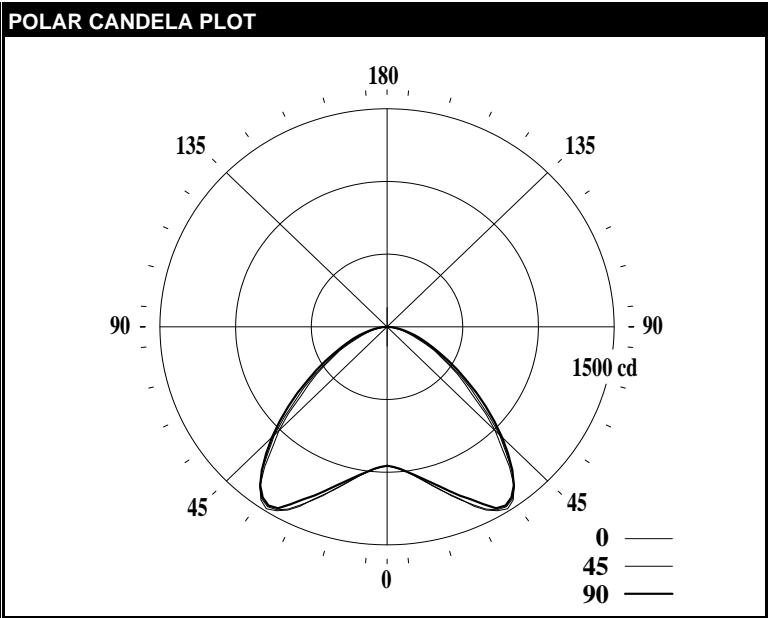

LEDALITE - ARCFORM

TEST DATE:	20 Apr 2020	CATALOG NO:	3622DxxxL94035
Lamp Type:	LED	Description:	ARCFORM 2X2 3500LM 940
No. of Lamps:	176		
Rated Lamp Lumens:	-1	Flux (lm), Efficiency (%):	3789 lm 100.0%
Input Watts:	120 VAC 33.7	Up/Dn Ratio, Efficacy (lm/W):	0% Up / 100% Dn 112.4
CIE-IES Classification:	Direct	Report:	LNG01083

CANDELA DISTRIBUTION						
	Flux					
	0	22.5	45	67.5	90	Lumens
0	956	956	956	956	956	
5	982	975	984	976	981	95
15	1127	1107	1124	1095	1107	319
25	1363	1338	1352	1312	1309	621
35	1453	1463	1444	1457	1432	892
45	1010	1048	1052	1102	1074	814
55	570	600	596	656	639	553
65	283	313	311	337	331	318
75	114	130	125	148	150	144
85	20	24	24	39	38	34
90	0	0	0	0	0	
95	0	0	0	0	0	0
105	0	0	0	0	0	0
115	0	0	0	0	0	0
125	0	0	0	0	0	0
135	0	0	0	0	0	0
145	0	0	0	0	0	0
155	0	0	0	0	0	0
165	0	0	0	0	0	0
175	0	0	0	0	0	0
180	0	0	0	0	0	

CHARACTERISTICS			
RP1			None
Direct: Peak Candela & Angle (0deg)	1483.8		32.5
Direct: Peak Candela & Angle (90deg)	1458.0		32.5
Spacing Criteria (0deg, 90deg, 180deg)	1.79	1.83	N/A
Indirect: Peak Candela & Angle	N/A	N/A	
Indirect: Zenith Candela, Peak to Zenith	N/A	N/A	
Luminous Length, Width, Height (ft)	1.81	1.81	0.00
DLC (120/277), DLC (347)	N/A	N/A	
x, y, CCT, Duv	0.3859	0.3844	3912 0.0020
CRI (Ra), R9, Ga, C9	93	62	98 93
TM-30-18 Rf, Rg, Rcs,h1	91	99	-5%
UGR (4H x 8H, 1.0H), MDER		18.8	0.700
120V: P(W), I(A), THD(%), PF	33.7	0.282	7.3 0.996
277V: P(W), I(A), THD(%), PF	33.6	0.127	8.7 0.960
347V: P(W), I(A), THD(%), PF	34.4	0.102	7.1 0.967