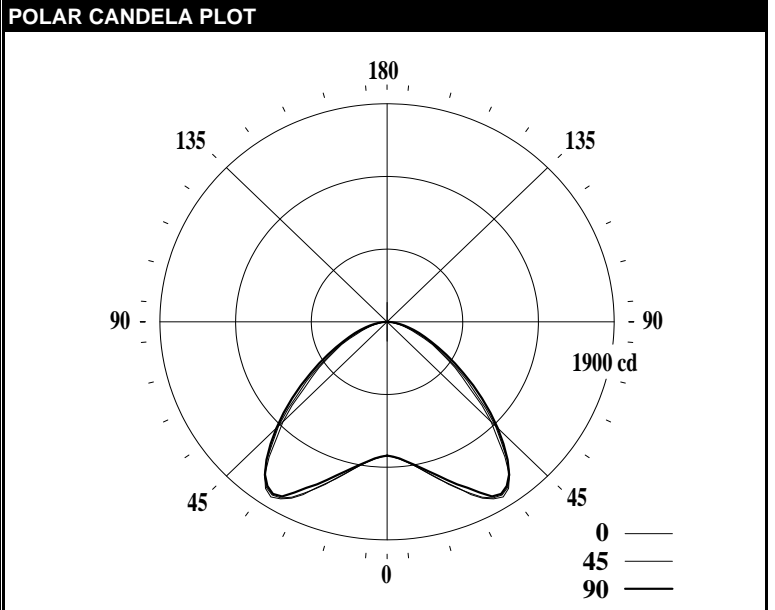

LEDALITE - ARCFORM

TEST DATE:	20 Apr 2020	CATALOG NO:	3622DxxxL93545
Lamp Type:	LED	Description:	ARCFORM 2X2 4500LM 935
No. of Lamps:	176		
Rated Lamp Lumens:	-1	Flux (lm), Efficiency (%):	4620 lm 100.0%
Input Watts:	120 VAC 42.7	Up/Dn Ratio, Efficacy (lm/W):	0% Up / 100% Dn 108.2
CIE-IES Classification:	Direct	Report:	LNG01081

CANDELA DISTRIBUTION						Flux
	0	22.5	45	67.5	90	Lumens
0	1166	1166	1166	1166	1166	
5	1198	1189	1200	1190	1196	116
15	1374	1350	1371	1336	1349	389
25	1662	1632	1648	1600	1596	757
35	1772	1784	1761	1777	1747	1087
45	1231	1278	1282	1344	1309	993
55	695	731	726	799	780	674
65	345	382	379	411	404	388
75	139	158	152	180	183	175
85	25	29	30	47	46	42
90	0	0	0	0	0	
95	0	0	0	0	0	0
105	0	0	0	0	0	0
115	0	0	0	0	0	0
125	0	0	0	0	0	0
135	0	0	0	0	0	0
145	0	0	0	0	0	0
155	0	0	0	0	0	0
165	0	0	0	0	0	0
175	0	0	0	0	0	0
180	0	0	0	0	0	

CHARACTERISTICS			
RP1			None
Direct: Peak Candela & Angle (0deg)	1809.2	32.5	
Direct: Peak Candela & Angle (90deg)	1777.8	32.5	
Spacing Criteria (0deg, 90deg, 180deg)	1.79	1.83	N/A
Indirect: Peak Candela & Angle	N/A	N/A	
Indirect: Zenith Candela, Peak to Zenith	N/A	N/A	
Luminous Length, Width, Height (ft)	1.81	1.81	0.00
DLC (120/277), DLC (347)	N/A	N/A	
x, y, CCT, Duv	0.4098	0.3934	3425 0.0002
CRI (Ra), R9, Ga, C9	93	59	98 93
TM-30-18 Rf, Rg, Rcs,h1	91	99	-6%
UGR (4H x 8H, 1.0H), MDER		19.5	0.625
120V: P(W), I(A), THD(%), PF	42.7	0.358	7.3 0.995
277V: P(W), I(A), THD(%), PF	42.7	0.161	9.6 0.960
347V: P(W), I(A), THD(%), PF	42.4	0.126	7.2 0.972