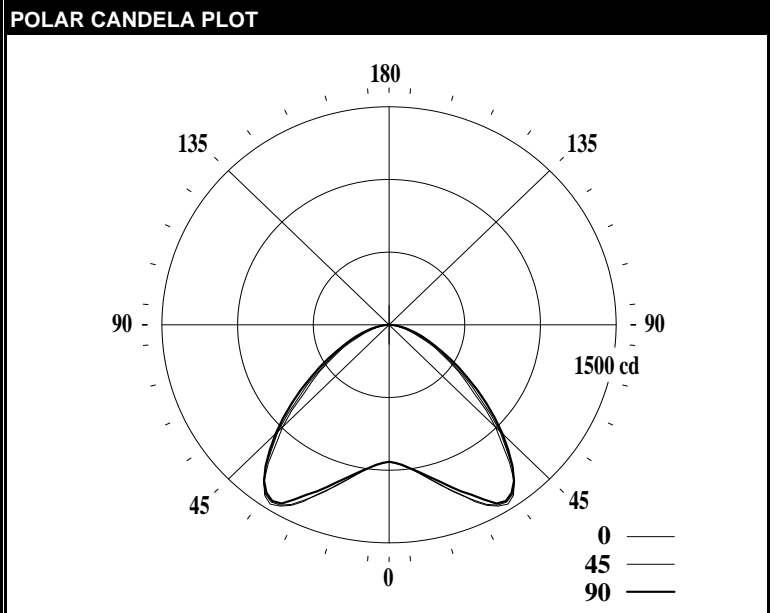

LEDALITE - ARCFORM

TEST DATE:	20 Apr 2020	CATALOG NO:	3622DxxxL93535
Lamp Type:	LED	Description:	ARCFORM 2X2 3500LM 935
No. of Lamps:	176		
Rated Lamp Lumens:	-1	Flux (lm), Efficiency (%):	3733 lm 100.0%
Input Watts:	120 VAC 33.7	Up/Dn Ratio, Efficacy (lm/W):	0% Up / 100% Dn 110.8
CIE-IES Classification:	Direct	Report:	LNG01080

CANDELA DISTRIBUTION						Flux
	0	22.5	45	67.5	90	Lumens
0	942	942	942	942	942	
5	968	961	970	961	966	94
15	1110	1091	1108	1079	1090	314
25	1343	1319	1332	1293	1290	611
35	1432	1441	1423	1436	1411	879
45	995	1033	1036	1086	1058	802
55	561	591	587	646	630	545
65	279	309	306	332	326	313
75	112	128	123	146	148	142
85	20	24	24	38	37	34
90	0	0	0	0	0	
95	0	0	0	0	0	0
105	0	0	0	0	0	0
115	0	0	0	0	0	0
125	0	0	0	0	0	0
135	0	0	0	0	0	0
145	0	0	0	0	0	0
155	0	0	0	0	0	0
165	0	0	0	0	0	0
175	0	0	0	0	0	0
180	0	0	0	0	0	

CHARACTERISTICS			
RP1			None
Direct: Peak Candela & Angle (0deg)	1462.0	32.5	
Direct: Peak Candela & Angle (90deg)	1436.6	32.5	
Spacing Criteria (0deg, 90deg, 180deg)	1.79	1.83	N/A
Indirect: Peak Candela & Angle	N/A	N/A	
Indirect: Zenith Candela, Peak to Zenith	N/A	N/A	
Luminous Length, Width, Height (ft)	1.81	1.81	0.00
DLC (120/277), DLC (347)	N/A	N/A	
x, y, CCT, Duv	0.4098	0.3934	3425 0.0002
CRI (Ra), R9, Ga, C9	93	59	98 93
TM-30-18 Rf, Rg, Rcs,h1	91	99	-6%
UGR (4H x 8H, 1.0H), MDER		18.7	0.625
120V: P(W), I(A), THD(%), PF	33.7	0.282	7.3 0.996
277V: P(W), I(A), THD(%), PF	33.6	0.127	8.7 0.960
347V: P(W), I(A), THD(%), PF	34.4	0.102	7.1 0.967