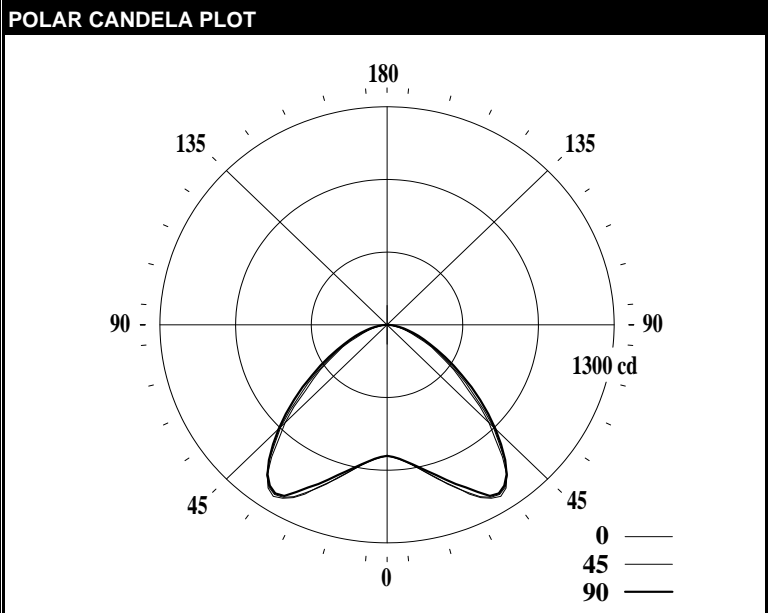

# LEDALITE - ARCFORM

<b>TEST DATE:</b>	20 Apr 2020	<b>CATALOG NO:</b>	3622DxxxL93530
<b>Lamp Type:</b>	LED	<b>Description:</b>	ARCFORM 2X2 3000LM 935
<b>No. of Lamps:</b>	176		
<b>Rated Lamp Lumens:</b>	-1	<b>Flux (lm), Efficiency (%):</b>	3096 lm 100.0%
<b>Input Watts:</b>	277 VAC 28.7	<b>Up/Dn Ratio, Efficacy (lm/W):</b>	0% Up / 100% Dn 107.9
<b>CIE-IES Classification:</b>	Direct	<b>Report:</b>	LNG01079

CANDELA DISTRIBUTION						Flux
	0	22.5	45	67.5	90	Lumens
0	781	781	781	781	781	
5	803	797	804	797	801	78
15	921	905	918	895	904	261
25	1114	1094	1104	1072	1070	507
35	1188	1195	1180	1191	1170	729
45	825	856	859	900	877	665
55	466	490	487	536	522	452
65	232	256	254	275	271	260
75	93	106	102	121	123	118
85	17	20	20	32	31	28
90	0	0	0	0	0	
95	0	0	0	0	0	0
105	0	0	0	0	0	0
115	0	0	0	0	0	0
125	0	0	0	0	0	0
135	0	0	0	0	0	0
145	0	0	0	0	0	0
155	0	0	0	0	0	0
165	0	0	0	0	0	0
175	0	0	0	0	0	0
180	0	0	0	0	0	

CHARACTERISTICS			
RP1	Meets RP-1-12 recommendations for VDT-Normal spaces		
Direct: Peak Candela & Angle (0deg)	1212.5	32.5	
Direct: Peak Candela & Angle (90deg)	1191.4	32.5	
Spacing Criteria (0deg, 90deg, 180deg)	1.79	1.83	N/A
Indirect: Peak Candela & Angle	N/A	N/A	
Indirect: Zenith Candela, Peak to Zenith	N/A	N/A	
Luminous Length, Width, Height (ft)	1.81	1.81	0.00
DLC (120/277), DLC (347)	N/A	N/A	
x, y, CCT, Duv	0.4098	0.3934	3425 0.0002
CRI (Ra), R9, Ga, C9	93	59	98 93
TM-30-18 Rf, Rg, Rcs,h1	91	99	-6%
UGR (4H x 8H, 1.0H), MDER		18.1	0.625
120V: P(W), I(A), THD(%), PF	28.5	0.239	8.9 0.993
277V: P(W), I(A), THD(%), PF	28.7	0.108	10.2 0.959
347V: P(W), I(A), THD(%), PF	29.0	0.087	8.1 0.956