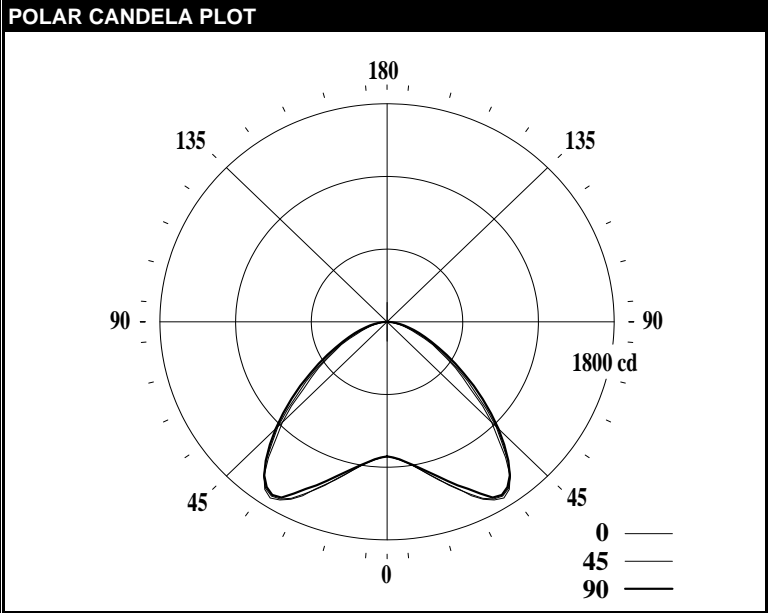

LEDALITE - ARCFORM

TEST DATE:	20 Apr 2020	CATALOG NO:	3622DxxxL93045
Lamp Type:	LED	Description:	ARCFORM 2X2 4500LM 930
No. of Lamps:	176		
Rated Lamp Lumens:	-1	Flux (lm), Efficiency (%):	4403 lm 100.0%
Input Watts:	120 VAC 42.7	Up/Dn Ratio, Efficacy (lm/W):	0% Up / 100% Dn 103.1
CIE-IES Classification:	Direct	Report:	LNG01078

CANDELA DISTRIBUTION						Flux
	0	22.5	45	67.5	90	Lumens
0	1111	1111	1111	1111	1111	
5	1142	1133	1143	1134	1140	111
15	1310	1287	1306	1273	1286	371
25	1584	1555	1571	1525	1521	721
35	1689	1700	1678	1693	1665	1036
45	1174	1218	1222	1281	1248	946
55	662	697	692	762	743	643
65	329	364	361	391	385	369
75	132	151	145	172	175	167
85	24	28	28	45	44	40
90	0	0	0	0	0	
95	0	0	0	0	0	0
105	0	0	0	0	0	0
115	0	0	0	0	0	0
125	0	0	0	0	0	0
135	0	0	0	0	0	0
145	0	0	0	0	0	0
155	0	0	0	0	0	0
165	0	0	0	0	0	0
175	0	0	0	0	0	0
180	0	0	0	0	0	

CHARACTERISTICS			
RP1			None
Direct: Peak Candela & Angle (0deg)	1724.4		32.5
Direct: Peak Candela & Angle (90deg)	1694.4		32.5
Spacing Criteria (0deg, 90deg, 180deg)	1.79	1.83	N/A
Indirect: Peak Candela & Angle	N/A	N/A	N/A
Indirect: Zenith Candela, Peak to Zenith	N/A	N/A	N/A
Luminous Length, Width, Height (ft)	1.81	1.81	0.00
DLC (120/277), DLC (347)	N/A	N/A	N/A
x, y, CCT, Duv	0.4357	0.4033	3015 -0.0001
CRI (Ra), R9, Ga, C9	94	57	99 93
TM-30-18 Rf, Rg, Rcs, h1	92	100	-5%
UGR (4H x 8H, 1.0H), MDER		19.3	0.545
120V: P(W), I(A), THD(%), PF	42.7	0.358	7.3 0.995
277V: P(W), I(A), THD(%), PF	42.7	0.161	9.6 0.960
347V: P(W), I(A), THD(%), PF	42.4	0.126	7.2 0.972