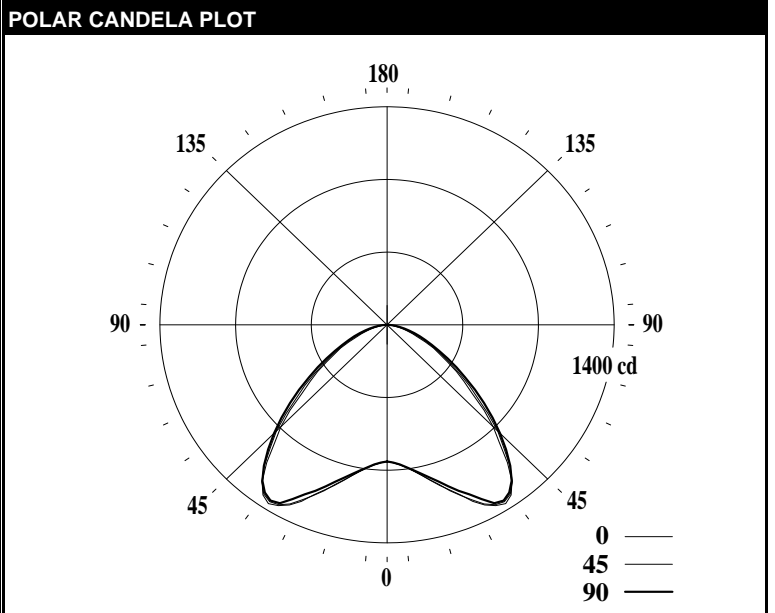

# LEDALITE - ARCFORM

<b>TEST DATE:</b>	20 Apr 2020	<b>CATALOG NO:</b>	3622DxxxL92735
<b>Lamp Type:</b>	LED	<b>Description:</b>	ARCFORM 2X2 3500LM 927
<b>No. of Lamps:</b>	176		
<b>Rated Lamp Lumens:</b>	-1	<b>Flux (lm), Efficiency (%):</b>	3476 lm 100.0%
<b>Input Watts:</b>	120 VAC 33.7	<b>Up/Dn Ratio, Efficacy (lm/W):</b>	0% Up / 100% Dn 103.1
<b>CIE-IES Classification:</b>	Direct	<b>Report:</b>	LNG01074

CANDELA DISTRIBUTION						Flux
	0	22.5	45	67.5	90	Lumens
0	877	877	877	877	877	
5	901	895	903	895	900	87
15	1034	1016	1031	1005	1015	293
25	1250	1228	1240	1204	1201	569
35	1334	1342	1325	1337	1314	818
45	927	962	965	1011	985	747
55	523	550	546	602	587	507
65	260	288	285	309	304	292
75	104	119	115	136	138	132
85	19	22	22	35	35	31
90	0	0	0	0	0	
95	0	0	0	0	0	0
105	0	0	0	0	0	0
115	0	0	0	0	0	0
125	0	0	0	0	0	0
135	0	0	0	0	0	0
145	0	0	0	0	0	0
155	0	0	0	0	0	0
165	0	0	0	0	0	0
175	0	0	0	0	0	0
180	0	0	0	0	0	

CHARACTERISTICS			
RP1			None
Direct: Peak Candela & Angle (0deg)	1361.4		32.5
Direct: Peak Candela & Angle (90deg)	1337.8		32.5
Spacing Criteria (0deg, 90deg, 180deg)	1.79	1.83	N/A
Indirect: Peak Candela & Angle	N/A	N/A	N/A
Indirect: Zenith Candela, Peak to Zenith	N/A	N/A	N/A
Luminous Length, Width, Height (ft)	1.81	1.81	0.00
DLC (120/277), DLC (347)	N/A	N/A	N/A
x, y, CCT, Duv	0.4606	0.4108	2691 0.0000
CRI (Ra), R9, Ga, C9	94	56	98 93
TM-30-18 Rf, Rg, Rcs,h1	92	99	-6%
UGR (4H x 8H, 1.0H), MDER		18.5	0.480
120V: P(W), I(A), THD(%), PF	33.7	0.282	7.3 0.996
277V: P(W), I(A), THD(%), PF	33.6	0.127	8.7 0.960
347V: P(W), I(A), THD(%), PF	34.4	0.102	7.1 0.967