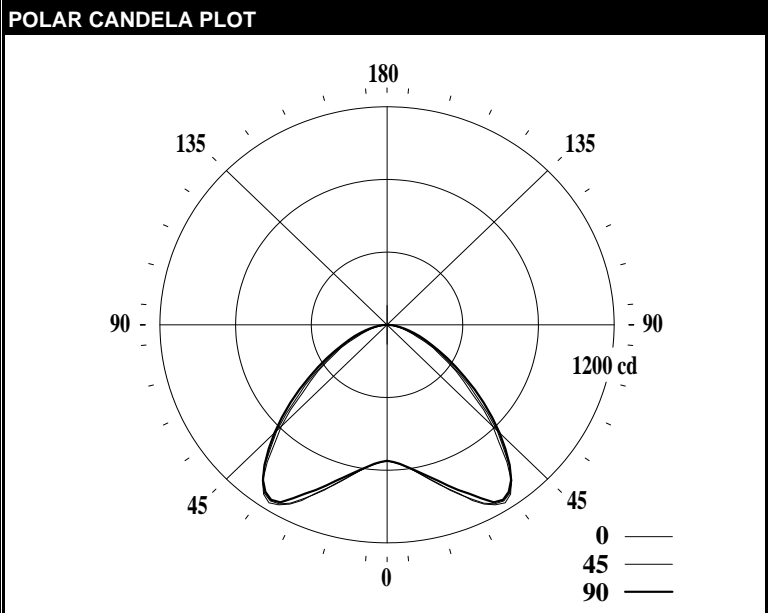

# LEDALITE - ARCFORM

<b>TEST DATE:</b>	20 Apr 2020	<b>CATALOG NO:</b>	3622DxxxL92730
<b>Lamp Type:</b>	LED	<b>Description:</b>	ARCFORM 2X2 3000LM 927
<b>No. of Lamps:</b>	176		
<b>Rated Lamp Lumens:</b>	-1	<b>Flux (lm), Efficiency (%):</b>	2966 lm 100.0%
<b>Input Watts:</b>	277 VAC 28.7	<b>Up/Dn Ratio, Efficacy (lm/W):</b>	0% Up / 100% Dn 103.3
<b>CIE-IES Classification:</b>	Direct	<b>Report:</b>	LNG01073

CANDELA DISTRIBUTION						Flux
	0	22.5	45	67.5	90	Lumens
0	748	748	748	748	748	
5	769	763	770	764	768	75
15	882	867	880	858	866	250
25	1067	1048	1058	1027	1025	486
35	1138	1145	1130	1141	1121	698
45	791	820	823	863	841	637
55	446	469	466	513	501	433
65	222	245	243	264	259	249
75	89	102	98	116	118	113
85	16	19	19	30	30	27
90	0	0	0	0	0	
95	0	0	0	0	0	0
105	0	0	0	0	0	0
115	0	0	0	0	0	0
125	0	0	0	0	0	0
135	0	0	0	0	0	0
145	0	0	0	0	0	0
155	0	0	0	0	0	0
165	0	0	0	0	0	0
175	0	0	0	0	0	0
180	0	0	0	0	0	

CHARACTERISTICS			
RP1	Meets RP-1-12 recommendations for VDT-Normal spaces		
Direct: Peak Candela & Angle (0deg)	1161.6	32.5	
Direct: Peak Candela & Angle (90deg)	1141.4	32.5	
Spacing Criteria (0deg, 90deg, 180deg)	1.79	1.83	N/A
Indirect: Peak Candela & Angle	N/A	N/A	
Indirect: Zenith Candela, Peak to Zenith	N/A	N/A	
Luminous Length, Width, Height (ft)	1.81	1.81	0.00
DLC (120/277), DLC (347)	N/A	N/A	
x, y, CCT, Duv	0.4606	0.4108	2691 0.0000
CRI (Ra), R9, Ga, C9	94	56	98 93
TM-30-18 Rf, Rg, Rcs, h1	92	99	-6%
UGR (4H x 8H, 1.0H), MDER		17.9	0.480
120V: P(W), I(A), THD(%), PF	28.5	0.239	8.9 0.993
277V: P(W), I(A), THD(%), PF	28.7	0.108	10.2 0.959
347V: P(W), I(A), THD(%), PF	29.0	0.087	8.1 0.956