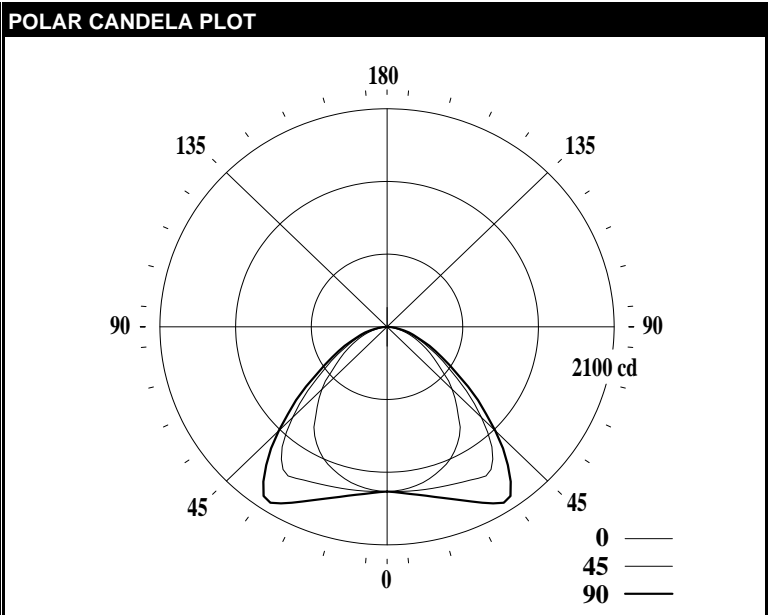

# LEDALITE - ARCFORM

<b>TEST DATE:</b>	20 Apr 2020	<b>CATALOG NO:</b>	3614DxxxL95045
<b>Lamp Type:</b>	LED	<b>Description:</b>	ARCFORM 1X4 4500LM 950
<b>No. of Lamps:</b>	176		
<b>Rated Lamp Lumens:</b>	-1	<b>Flux (lm), Efficiency (%):</b>	4570 lm 100.0%
<b>Input Watts:</b>	120 VAC 42.7	<b>Up/Dn Ratio, Efficacy (lm/W):</b>	0% Up / 100% Dn 107.0
<b>CIE-IES Classification:</b>	Direct	<b>Report:</b>	LNG01102

CANDELA DISTRIBUTION						Flux
	0	22.5	45	67.5	90	Lumens
0	1586	1586	1586	1586	1586	
5	1576	1582	1591	1598	1606	152
15	1514	1548	1611	1661	1696	456
25	1396	1487	1650	1774	1857	758
35	1179	1386	1677	1911	1990	1008
45	852	1010	1234	1442	1417	930
55	530	605	702	822	793	637
65	312	334	378	431	432	382
75	141	159	182	221	209	196
85	21	41	43	58	42	51
90	0	0	0	0	0	
95	0	0	0	0	0	0
105	0	0	0	0	0	0
115	0	0	0	0	0	0
125	0	0	0	0	0	0
135	0	0	0	0	0	0
145	0	0	0	0	0	0
155	0	0	0	0	0	0
165	0	0	0	0	0	0
175	0	0	0	0	0	0
180	0	0	0	0	0	

CHARACTERISTICS			
RP1			None
Direct: Peak Candela & Angle (0deg)	1586.2	0.0	
Direct: Peak Candela & Angle (90deg)	2008.4	32.5	
Spacing Criteria (0deg, 90deg, 180deg)	1.22	1.67	N/A
Indirect: Peak Candela & Angle	N/A	N/A	
Indirect: Zenith Candela, Peak to Zenith	N/A	N/A	
Luminous Length, Width, Height (ft)	3.81	0.81	0.00
DLC (120/277), DLC (347)	N/A	N/A	
x, y, CCT, Duv	0.3459	0.3570	4989 0.0024
CRI (Ra), R9, Ga, C9	93	64	98 93
TM-30-18 Rf, Rg, Rcs, h1	90	99	-6%
UGR (4H x 8H, 1.0H), MDER		20.3	0.867
120V: P(W), I(A), THD(%), PF	42.7	0.358	7.3 0.995
277V: P(W), I(A), THD(%), PF	42.7	0.161	9.6 0.960
347V: P(W), I(A), THD(%), PF	42.4	0.126	7.2 0.972