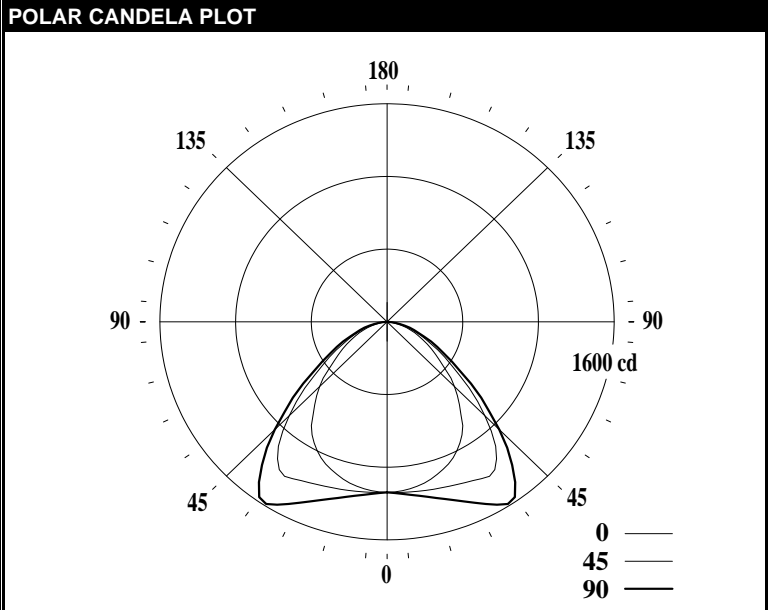

# LEDALITE - ARCFORM

<b>TEST DATE:</b>	20 Apr 2020	<b>CATALOG NO:</b>	3614DxxxL95035
<b>Lamp Type:</b>	LED	<b>Description:</b>	ARCFORM 1X4 3500LM 950
<b>No. of Lamps:</b>	176		
<b>Rated Lamp Lumens:</b>	-1	<b>Flux (lm), Efficiency (%):</b>	3607 lm 100.0%
<b>Input Watts:</b>	120 VAC 33.7	<b>Up/Dn Ratio, Efficacy (lm/W):</b>	0% Up / 100% Dn 107.0
<b>CIE-IES Classification:</b>	Direct	<b>Report:</b>	LNG01101

CANDELA DISTRIBUTION						Flux
	0	22.5	45	67.5	90	Lumens
0	1252	1252	1252	1252	1252	
5	1244	1248	1256	1261	1267	120
15	1195	1222	1272	1311	1338	360
25	1101	1174	1302	1400	1465	598
35	931	1094	1324	1508	1570	796
45	672	797	974	1138	1118	734
55	418	478	554	649	625	503
65	246	263	298	340	341	302
75	111	125	144	174	165	155
85	16	32	34	46	33	40
90	0	0	0	0	0	
95	0	0	0	0	0	0
105	0	0	0	0	0	0
115	0	0	0	0	0	0
125	0	0	0	0	0	0
135	0	0	0	0	0	0
145	0	0	0	0	0	0
155	0	0	0	0	0	0
165	0	0	0	0	0	0
175	0	0	0	0	0	0
180	0	0	0	0	0	

CHARACTERISTICS			
RP1			None
Direct: Peak Candela & Angle (0deg)	1251.8		0.0
Direct: Peak Candela & Angle (90deg)	1584.9		32.5
Spacing Criteria (0deg, 90deg, 180deg)	1.22	1.67	N/A
Indirect: Peak Candela & Angle	N/A	N/A	
Indirect: Zenith Candela, Peak to Zenith	N/A	N/A	
Luminous Length, Width, Height (ft)	3.81	0.81	0.00
DLC (120/277), DLC (347)	N/A	N/A	
x, y, CCT, Duv	0.3459	0.3570	4989 0.0024
CRI (Ra), R9, Ga, C9	93	64	98 93
TM-30-18 Rf, Rg, Rcs,h1	90	99	-6%
UGR (4H x 8H, 1.0H), MDER		19.4	0.867
120V: P(W), I(A), THD(%), PF	33.7	0.282	7.3 0.996
277V: P(W), I(A), THD(%), PF	33.6	0.127	8.7 0.960
347V: P(W), I(A), THD(%), PF	34.4	0.102	7.1 0.967