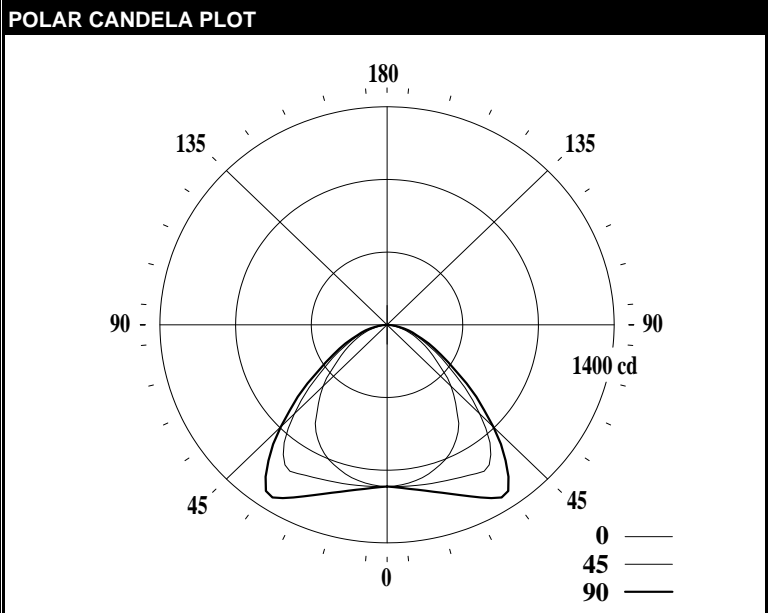

LEDALITE - ARCFORM

TEST DATE:	20 Apr 2020	CATALOG NO:	3614DxxxL95030
Lamp Type:	LED	Description:	ARCFORM 1X4 3000LM 950
No. of Lamps:	176		
Rated Lamp Lumens:	-1	Flux (lm), Efficiency (%):	2991 lm 100.0%
Input Watts:	277 VAC 28.7	Up/Dn Ratio, Efficacy (lm/W):	0% Up / 100% Dn 104.2
CIE-IES Classification:	Direct	Report:	LNG01100

CANDELA DISTRIBUTION						Flux
	0	22.5	45	67.5	90	Lumens
0	1038	1038	1038	1038	1038	
5	1032	1035	1042	1046	1051	100
15	991	1013	1055	1087	1110	298
25	913	973	1080	1161	1215	496
35	772	907	1098	1251	1302	660
45	558	661	808	944	928	609
55	347	396	459	538	519	417
65	204	219	247	282	283	250
75	92	104	119	145	137	129
85	14	27	28	38	28	33
90	0	0	0	0	0	
95	0	0	0	0	0	0
105	0	0	0	0	0	0
115	0	0	0	0	0	0
125	0	0	0	0	0	0
135	0	0	0	0	0	0
145	0	0	0	0	0	0
155	0	0	0	0	0	0
165	0	0	0	0	0	0
175	0	0	0	0	0	0
180	0	0	0	0	0	

CHARACTERISTICS			
RP1	Meets RP-1-12 recommendations for VDT-Normal spaces		
Direct: Peak Candela & Angle (0deg)	1038.2	0.0	
Direct: Peak Candela & Angle (90deg)	1314.5	32.5	
Spacing Criteria (0deg, 90deg, 180deg)	1.22	1.67	N/A
Indirect: Peak Candela & Angle	N/A	N/A	
Indirect: Zenith Candela, Peak to Zenith	N/A	N/A	
Luminous Length, Width, Height (ft)	3.81	0.81	0.00
DLC (120/277), DLC (347)	N/A	N/A	
x, y, CCT, Duv	0.3459	0.3570	4989 0.0024
CRI (Ra), R9, Ga, C9	93	64	98 93
TM-30-18 Rf, Rg, Rcs, h1	90	99	-6%
UGR (4H x 8H, 1.0H), MDER		18.8	0.867
120V: P(W), I(A), THD(%), PF	28.5	0.239	8.9 0.993
277V: P(W), I(A), THD(%), PF	28.7	0.108	10.2 0.959
347V: P(W), I(A), THD(%), PF	29.0	0.087	8.1 0.956