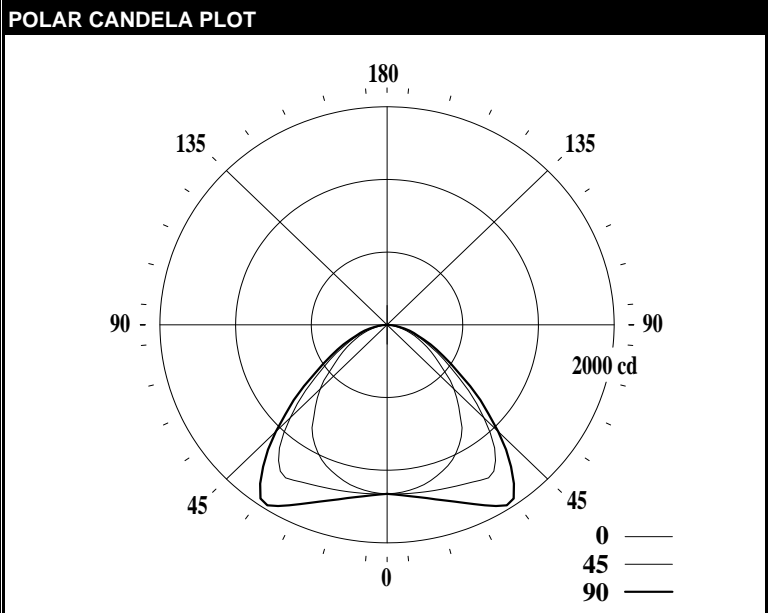

LEDALITE - ARCFORM

TEST DATE:	20 Apr 2020	CATALOG NO:	3614DxxxL94045
Lamp Type:	LED	Description:	ARCFORM 1X4 4500LM 940
No. of Lamps:	176		
Rated Lamp Lumens:	-1	Flux (lm), Efficiency (%):	4467 lm 100.0%
Input Watts:	120 VAC 42.7	Up/Dn Ratio, Efficacy (lm/W):	0% Up / 100% Dn 104.6
CIE-IES Classification:	Direct	Report:	LNG01099

CANDELA DISTRIBUTION						Flux
	0	22.5	45	67.5	90	Lumens
0	1550	1550	1550	1550	1550	
5	1540	1546	1555	1561	1570	149
15	1480	1513	1575	1623	1657	445
25	1364	1454	1612	1734	1814	741
35	1152	1355	1639	1868	1945	986
45	832	988	1206	1410	1385	909
55	518	592	686	804	775	623
65	305	326	369	422	422	373
75	138	155	178	216	204	192
85	20	40	42	56	41	50
90	0	0	0	0	0	
95	0	0	0	0	0	0
105	0	0	0	0	0	0
115	0	0	0	0	0	0
125	0	0	0	0	0	0
135	0	0	0	0	0	0
145	0	0	0	0	0	0
155	0	0	0	0	0	0
165	0	0	0	0	0	0
175	0	0	0	0	0	0
180	0	0	0	0	0	

CHARACTERISTICS			
RP1			None
Direct: Peak Candela & Angle (0deg)	1550.2		0.0
Direct: Peak Candela & Angle (90deg)	1962.9		32.5
Spacing Criteria (0deg, 90deg, 180deg)	1.22	1.67	N/A
Indirect: Peak Candela & Angle	N/A	N/A	
Indirect: Zenith Candela, Peak to Zenith	N/A	N/A	
Luminous Length, Width, Height (ft)	3.81	0.81	0.00
DLC (120/277), DLC (347)	N/A	N/A	
x, y, CCT, Duv	0.3859	0.3844	3912 0.0020
CRI (Ra), R9, Ga, C9	93	62	98 93
TM-30-18 Rf, Rg, Rcs,h1	91	99	-5%
UGR (4H x 8H, 1.0H), MDER		20.2	0.700
120V: P(W), I(A), THD(%), PF	42.7	0.358	7.3 0.995
277V: P(W), I(A), THD(%), PF	42.7	0.161	9.6 0.960
347V: P(W), I(A), THD(%), PF	42.4	0.126	7.2 0.972