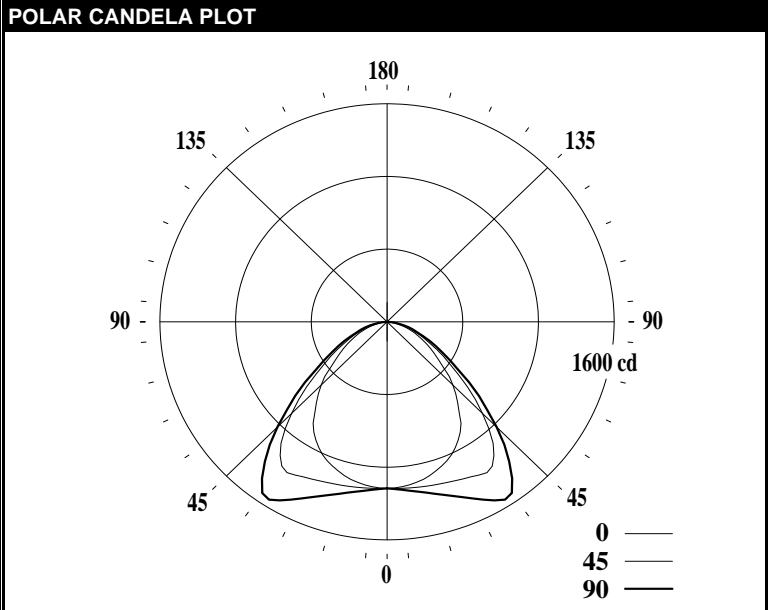

# LEDALITE - ARCFORM

<b>TEST DATE:</b>	20 Apr 2020	<b>CATALOG NO:</b>	3614DxxxL94035
<b>Lamp Type:</b>	LED	<b>Description:</b>	ARCFORM 1X4 3500LM 940
<b>No. of Lamps:</b>	176		
<b>Rated Lamp Lumens:</b>	-1	<b>Flux (lm), Efficiency (%):</b>	3521 lm 100.0%
<b>Input Watts:</b>	120 VAC 33.7	<b>Up/Dn Ratio, Efficacy (lm/W):</b>	0% Up / 100% Dn 104.5
<b>CIE-IES Classification:</b>	Direct	<b>Report:</b>	LNG01098

CANDELA DISTRIBUTION						Flux
	0	22.5	45	67.5	90	Lumens
0	1222	1222	1222	1222	1222	
5	1214	1219	1226	1231	1237	117
15	1167	1193	1242	1280	1306	351
25	1075	1146	1271	1367	1430	584
35	909	1068	1292	1473	1533	777
45	656	779	951	1111	1092	717
55	408	466	541	634	611	491
65	240	257	291	332	333	294
75	109	122	140	170	161	151
85	16	31	33	44	33	39
90	0	0	0	0	0	
95	0	0	0	0	0	0
105	0	0	0	0	0	0
115	0	0	0	0	0	0
125	0	0	0	0	0	0
135	0	0	0	0	0	0
145	0	0	0	0	0	0
155	0	0	0	0	0	0
165	0	0	0	0	0	0
175	0	0	0	0	0	0
180	0	0	0	0	0	

CHARACTERISTICS			
RP1			None
Direct: Peak Candela & Angle (0deg)	1222.2	0.0	
Direct: Peak Candela & Angle (90deg)	1547.5	32.5	
Spacing Criteria (0deg, 90deg, 180deg)	1.22	1.67	N/A
Indirect: Peak Candela & Angle	N/A	N/A	
Indirect: Zenith Candela, Peak to Zenith	N/A	N/A	
Luminous Length, Width, Height (ft)	3.81	0.81	0.00
DLC (120/277), DLC (347)	N/A	N/A	
x, y, CCT, Duv	0.3859	0.3844	3912 0.0020
CRI (Ra), R9, Ga, C9	93	62	98 93
TM-30-18 Rf, Rg, Rcs,h1	91	99	-5%
UGR (4H x 8H, 1.0H), MDER		19.4	0.700
120V: P(W), I(A), THD(%), PF	33.7	0.282	7.3 0.996
277V: P(W), I(A), THD(%), PF	33.6	0.127	8.7 0.960
347V: P(W), I(A), THD(%), PF	34.4	0.102	7.1 0.967