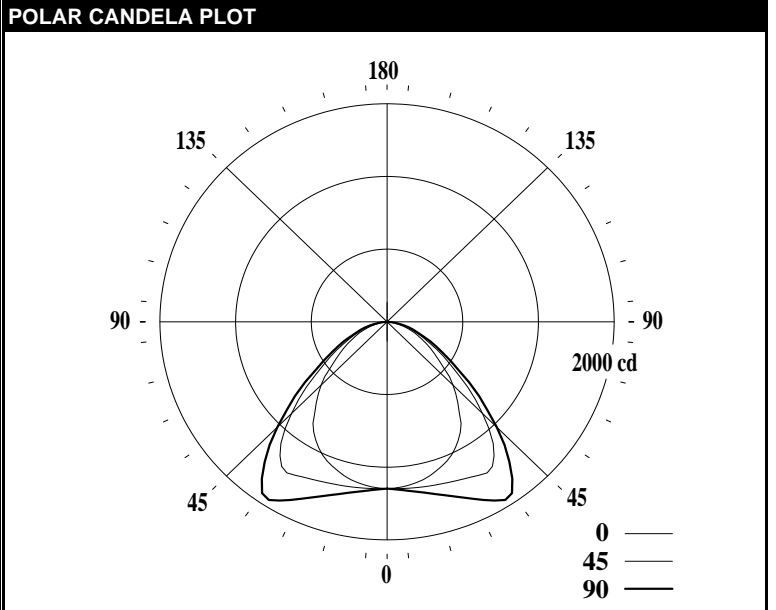

LEDALITE - ARCFORM

TEST DATE:	20 Apr 2020	CATALOG NO:	3614DxxxL93545
Lamp Type:	LED	Description:	ARCFORM 1X4 4500LM 935
No. of Lamps:	176		
Rated Lamp Lumens:	-1	Flux (lm), Efficiency (%):	4408 lm 100.0%
Input Watts:	120 VAC 42.7	Up/Dn Ratio, Efficacy (lm/W):	0% Up / 100% Dn 103.2
CIE-IES Classification:	Direct	Report:	LNG01096

CANDELA DISTRIBUTION						Flux
	0	22.5	45	67.5	90	Lumens
0	1530	1530	1530	1530	1530	
5	1520	1526	1535	1541	1549	147
15	1461	1493	1554	1602	1635	440
25	1346	1434	1591	1711	1791	731
35	1137	1337	1618	1844	1919	973
45	822	975	1190	1391	1367	897
55	511	584	677	793	764	614
65	301	322	364	416	417	369
75	136	153	176	213	202	189
85	20	39	42	56	41	49
90	0	0	0	0	0	
95	0	0	0	0	0	0
105	0	0	0	0	0	0
115	0	0	0	0	0	0
125	0	0	0	0	0	0
135	0	0	0	0	0	0
145	0	0	0	0	0	0
155	0	0	0	0	0	0
165	0	0	0	0	0	0
175	0	0	0	0	0	0
180	0	0	0	0	0	

CHARACTERISTICS			
RP1			None
Direct: Peak Candela & Angle (0deg)	1529.9	0.0	
Direct: Peak Candela & Angle (90deg)	1937.1	32.5	
Spacing Criteria (0deg, 90deg, 180deg)	1.22	1.67	N/A
Indirect: Peak Candela & Angle	N/A	N/A	
Indirect: Zenith Candela, Peak to Zenith	N/A	N/A	
Luminous Length, Width, Height (ft)	3.81	0.81	0.00
DLC (120/277), DLC (347)	N/A	N/A	
x, y, CCT, Duv	0.4098	0.3934	3425 0.0002
CRI (Ra), R9, Ga, C9	93	59	98 93
TM-30-18 Rf, Rg, Rcs, h1	91	99	-6%
UGR (4H x 8H, 1.0H), MDER		20.1	0.625
120V: P(W), I(A), THD(%), PF	42.7	0.358	7.3 0.995
277V: P(W), I(A), THD(%), PF	42.7	0.161	9.6 0.960
347V: P(W), I(A), THD(%), PF	42.4	0.126	7.2 0.972