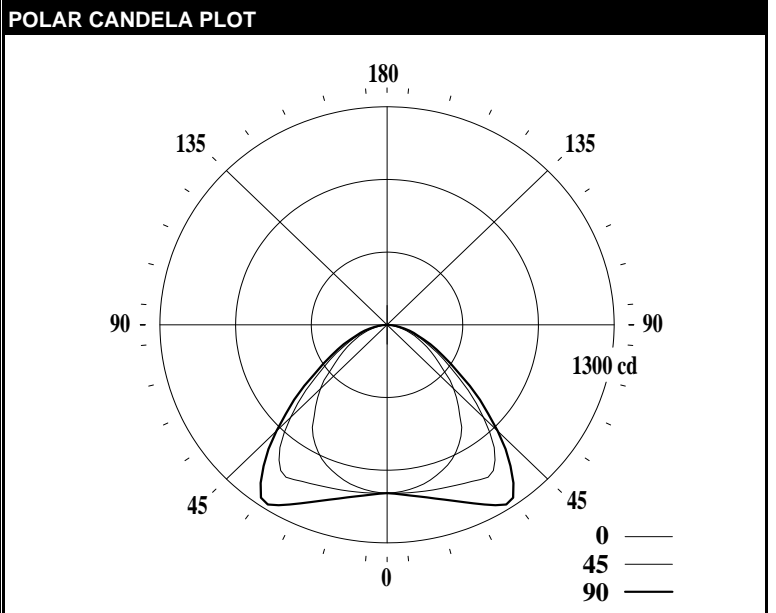

# LEDALITE - ARCFORM

<b>TEST DATE:</b>	20 Apr 2020	<b>CATALOG NO:</b>	3614DxxxL93530
<b>Lamp Type:</b>	LED	<b>Description:</b>	ARCFORM 1X4 3000LM 935
<b>No. of Lamps:</b>	176		
<b>Rated Lamp Lumens:</b>	-1	<b>Flux (lm), Efficiency (%):</b>	2891 lm 100.0%
<b>Input Watts:</b>	277 VAC 28.7	<b>Up/Dn Ratio, Efficacy (lm/W):</b>	0% Up / 100% Dn 100.7
<b>CIE-IES Classification:</b>	Direct	<b>Report:</b>	LNG01094

CANDELA DISTRIBUTION						Flux
	0	22.5	45	67.5	90	Lumens
0	1003	1003	1003	1003	1003	
5	997	1001	1007	1011	1016	96
15	958	979	1019	1051	1072	288
25	883	941	1044	1122	1174	479
35	746	877	1061	1209	1258	638
45	539	639	781	912	896	588
55	335	383	444	520	501	403
65	197	211	239	273	273	242
75	89	100	115	140	132	124
85	13	26	28	37	27	32
90	0	0	0	0	0	
95	0	0	0	0	0	0
105	0	0	0	0	0	0
115	0	0	0	0	0	0
125	0	0	0	0	0	0
135	0	0	0	0	0	0
145	0	0	0	0	0	0
155	0	0	0	0	0	0
165	0	0	0	0	0	0
175	0	0	0	0	0	0
180	0	0	0	0	0	

CHARACTERISTICS			
RP1	Meets RP-1-12 recommendations for VDT-Normal spaces		
Direct: Peak Candela & Angle (0deg)	1003.3	0.0	
Direct: Peak Candela & Angle (90deg)	1270.3	32.5	
Spacing Criteria (0deg, 90deg, 180deg)	1.22	1.67	N/A
Indirect: Peak Candela & Angle	N/A	N/A	
Indirect: Zenith Candela, Peak to Zenith	N/A	N/A	
Luminous Length, Width, Height (ft)	3.81	0.81	0.00
DLC (120/277), DLC (347)	N/A	N/A	
x, y, CCT, Duv	0.4098	0.3934	3425 0.0002
CRI (Ra), R9, Ga, C9	93	59	98 93
TM-30-18 Rf, Rg, Rcs,h1	91	99	-6%
UGR (4H x 8H, 1.0H), MDER		18.7	0.625
120V: P(W), I(A), THD(%), PF	28.5	0.239	8.9 0.993
277V: P(W), I(A), THD(%), PF	28.7	0.108	10.2 0.959
347V: P(W), I(A), THD(%), PF	29.0	0.087	8.1 0.956