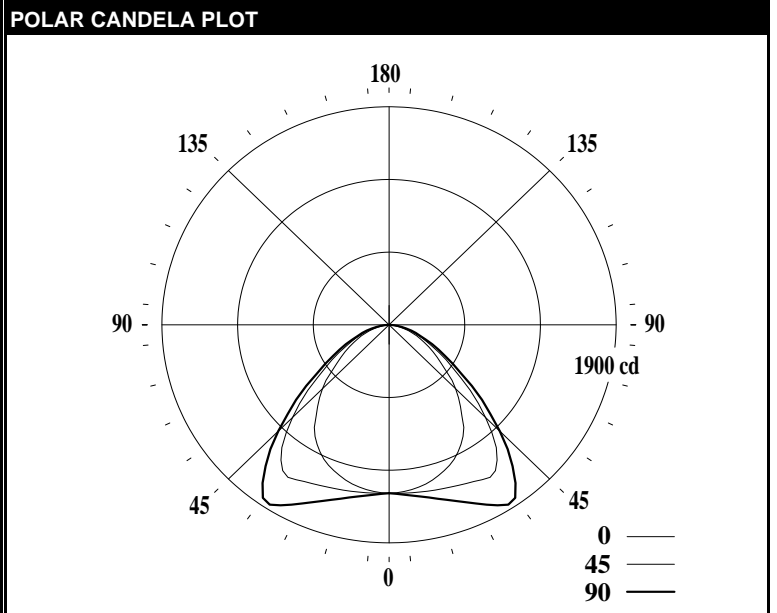

LEDALITE - ARCFORM

TEST DATE:	20 Apr 2020	CATALOG NO:	3614DxxxL93045
Lamp Type:	LED	Description:	ARCFORM 1X4 4500LM 930
No. of Lamps:	176		
Rated Lamp Lumens:	-1	Flux (lm), Efficiency (%):	4228 lm 100.0%
Input Watts:	120 VAC 42.7	Up/Dn Ratio, Efficacy (lm/W):	0% Up / 100% Dn 99.0
CIE-IES Classification:	Direct	Report:	LNG01093

CANDELA DISTRIBUTION						Flux
	0	22.5	45	67.5	90	Lumens
0	1467	1467	1467	1467	1467	
5	1458	1463	1472	1478	1486	141
15	1401	1432	1491	1537	1569	422
25	1291	1376	1526	1641	1717	701
35	1091	1283	1552	1768	1841	933
45	788	935	1142	1334	1311	861
55	490	560	649	761	733	589
65	288	309	349	399	400	354
75	131	147	168	204	194	182
85	19	38	40	53	39	47
90	0	0	0	0	0	
95	0	0	0	0	0	0
105	0	0	0	0	0	0
115	0	0	0	0	0	0
125	0	0	0	0	0	0
135	0	0	0	0	0	0
145	0	0	0	0	0	0
155	0	0	0	0	0	0
165	0	0	0	0	0	0
175	0	0	0	0	0	0
180	0	0	0	0	0	

CHARACTERISTICS			
RP1			None
Direct: Peak Candela & Angle (0deg)	1467.4	0.0	
Direct: Peak Candela & Angle (90deg)	1858.0	32.5	
Spacing Criteria (0deg, 90deg, 180deg)	1.22	1.67	N/A
Indirect: Peak Candela & Angle	N/A	N/A	
Indirect: Zenith Candela, Peak to Zenith	N/A	N/A	
Luminous Length, Width, Height (ft)	3.81	0.81	0.00
DLC (120/277), DLC (347)	N/A	N/A	
x, y, CCT, Duv	0.4357	0.4033	3015 -0.0001
CRI (Ra), R9, Ga, C9	94	57	99 93
TM-30-18 Rf, Rg, Rcs, h1	92	100	-5%
UGR (4H x 8H, 1.0H), MDER		20.0	0.545
120V: P(W), I(A), THD(%), PF	42.7	0.358	7.3 0.995
277V: P(W), I(A), THD(%), PF	42.7	0.161	9.6 0.960
347V: P(W), I(A), THD(%), PF	42.4	0.126	7.2 0.972