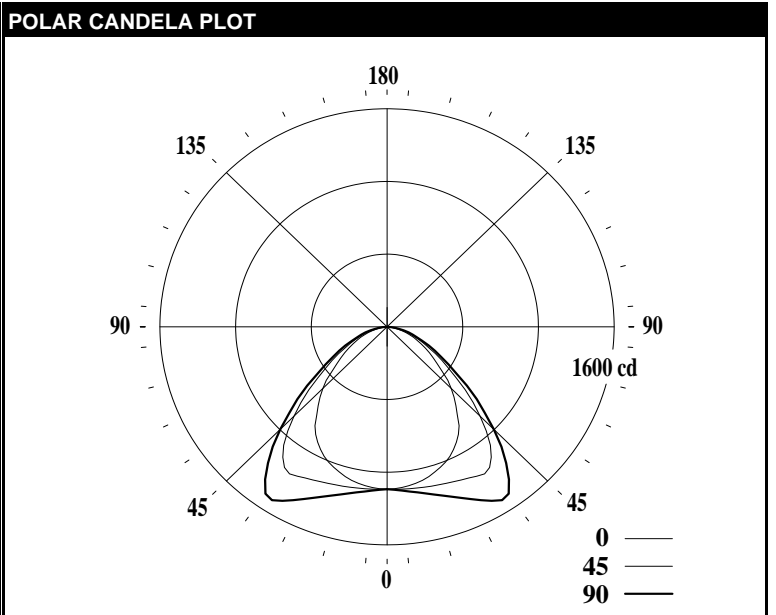

LEDALITE - ARCFORM

TEST DATE:	20 Apr 2020	CATALOG NO:	3614DxxxL93035
Lamp Type:	LED	Description:	ARCFORM 1X4 3500LM 930
No. of Lamps:	176		
Rated Lamp Lumens:	-1	Flux (lm), Efficiency (%):	3433 lm 100.0%
Input Watts:	120 VAC 33.7	Up/Dn Ratio, Efficacy (lm/W):	0% Up / 100% Dn 101.9
CIE-IES Classification:	Direct	Report:	LNG01092

CANDELA DISTRIBUTION						Flux
	0	22.5	45	67.5	90	Lumens
0	1192	1192	1192	1192	1192	
5	1184	1188	1195	1200	1206	114
15	1138	1163	1210	1248	1274	342
25	1048	1117	1239	1332	1395	569
35	886	1041	1260	1436	1495	757
45	640	759	927	1083	1065	699
55	398	455	527	618	595	478
65	234	251	284	324	325	287
75	106	119	137	166	157	148
85	16	31	33	43	32	38
90	0	0	0	0	0	
95	0	0	0	0	0	0
105	0	0	0	0	0	0
115	0	0	0	0	0	0
125	0	0	0	0	0	0
135	0	0	0	0	0	0
145	0	0	0	0	0	0
155	0	0	0	0	0	0
165	0	0	0	0	0	0
175	0	0	0	0	0	0
180	0	0	0	0	0	

CHARACTERISTICS			
RP1			None
Direct: Peak Candela & Angle (0deg)	1191.5	0.0	
Direct: Peak Candela & Angle (90deg)	1508.6	32.5	
Spacing Criteria (0deg, 90deg, 180deg)	1.22	1.67	N/A
Indirect: Peak Candela & Angle	N/A	N/A	
Indirect: Zenith Candela, Peak to Zenith	N/A	N/A	
Luminous Length, Width, Height (ft)	3.81	0.81	0.00
DLC (120/277), DLC (347)	N/A	N/A	
x, y, CCT, Duv	0.4357	0.4033	3015 -0.0001
CRI (Ra), R9, Ga, C9	94	57	99 93
TM-30-18 Rf, Rg, Rcs, h1	92	100	-5%
UGR (4H x 8H, 1.0H), MDER		19.3	0.545
120V: P(W), I(A), THD(%), PF	33.7	0.282	7.3 0.996
277V: P(W), I(A), THD(%), PF	33.6	0.127	8.7 0.960
347V: P(W), I(A), THD(%), PF	34.4	0.102	7.1 0.967