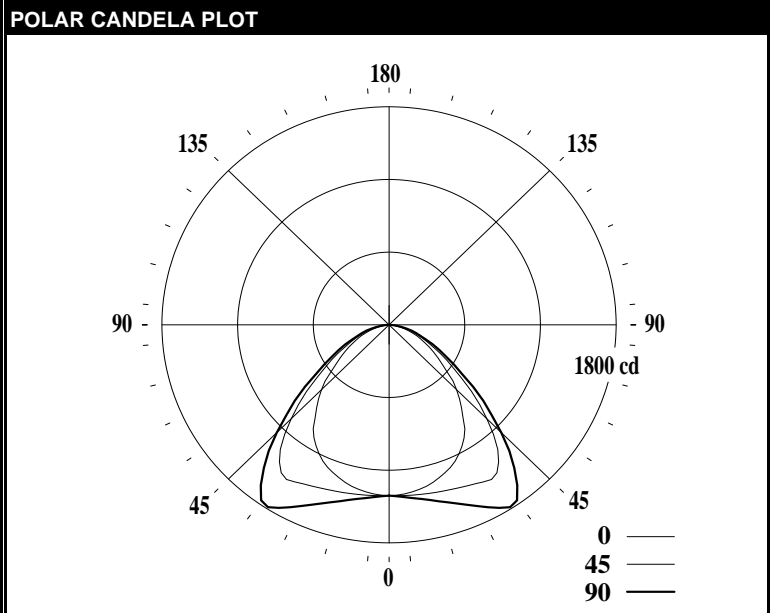

LEDALITE - ARCFORM

TEST DATE:	20 Apr 2020	CATALOG NO:	3614DxxxL92745
Lamp Type:	LED	Description:	ARCFORM 1X4 4500LM 927
No. of Lamps:	176		
Rated Lamp Lumens:	-1	Flux (lm), Efficiency (%):	4062 lm 100.0%
Input Watts:	120 VAC 42.7	Up/Dn Ratio, Efficacy (lm/W):	0% Up / 100% Dn 95.1
CIE-IES Classification:	Direct	Report:	LNG01090

CANDELA DISTRIBUTION						
	Flux					
	0	22.5	45	67.5	90	Lumens
0	1410	1410	1410	1410	1410	
5	1401	1406	1415	1420	1428	135
15	1346	1376	1432	1476	1507	405
25	1241	1322	1466	1577	1650	674
35	1048	1232	1491	1699	1769	896
45	757	898	1097	1282	1260	827
55	471	538	624	731	704	566
65	277	297	336	384	384	340
75	126	141	162	196	186	175
85	19	36	39	51	38	45
90	0	0	0	0	0	
95	0	0	0	0	0	0
105	0	0	0	0	0	0
115	0	0	0	0	0	0
125	0	0	0	0	0	0
135	0	0	0	0	0	0
145	0	0	0	0	0	0
155	0	0	0	0	0	0
165	0	0	0	0	0	0
175	0	0	0	0	0	0
180	0	0	0	0	0	

CHARACTERISTICS			
RP1			None
Direct: Peak Candela & Angle (0deg)	1409.9		0.0
Direct: Peak Candela & Angle (90deg)	1785.2		32.5
Spacing Criteria (0deg, 90deg, 180deg)	1.22	1.67	N/A
Indirect: Peak Candela & Angle	N/A	N/A	
Indirect: Zenith Candela, Peak to Zenith	N/A	N/A	
Luminous Length, Width, Height (ft)	3.81	0.81	0.00
DLC (120/277), DLC (347)	N/A	N/A	
x, y, CCT, Duv	0.4606	0.4108	2691 0.0000
CRI (Ra), R9, Ga, C9	94	56	98 93
TM-30-18 Rf, Rg, Rcs, h1	92	99	-6%
UGR (4H x 8H, 1.0H), MDER		19.9	0.480
120V: P(W), I(A), THD(%), PF	42.7	0.358	7.3 0.995
277V: P(W), I(A), THD(%), PF	42.7	0.161	9.6 0.960
347V: P(W), I(A), THD(%), PF	42.4	0.126	7.2 0.972