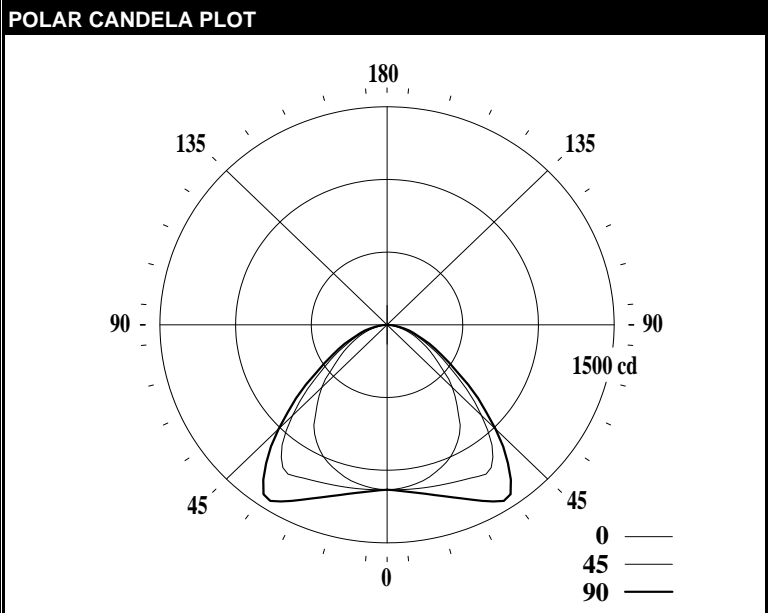

LEDALITE - ARCFORM

TEST DATE:	20 Apr 2020	CATALOG NO:	3614DxxxL92735
Lamp Type:	LED	Description:	ARCFORM 1X4 3500LM 927
No. of Lamps:	176		
Rated Lamp Lumens:	-1	Flux (lm), Efficiency (%):	3268 lm 100.0%
Input Watts:	120 VAC 33.7	Up/Dn Ratio, Efficacy (lm/W):	0% Up / 100% Dn 97.0
CIE-IES Classification:	Direct	Report:	LNG01089

CANDELA DISTRIBUTION						Flux
	0	22.5	45	67.5	90	Lumens
0	1134	1134	1134	1134	1134	
5	1127	1131	1138	1142	1148	109
15	1083	1107	1152	1188	1212	326
25	998	1063	1180	1268	1327	542
35	843	991	1199	1367	1423	721
45	609	722	882	1031	1013	665
55	379	433	502	588	567	455
65	223	239	270	308	309	273
75	101	113	130	158	150	140
85	15	29	31	41	30	37
90	0	0	0	0	0	
95	0	0	0	0	0	0
105	0	0	0	0	0	0
115	0	0	0	0	0	0
125	0	0	0	0	0	0
135	0	0	0	0	0	0
145	0	0	0	0	0	0
155	0	0	0	0	0	0
165	0	0	0	0	0	0
175	0	0	0	0	0	0
180	0	0	0	0	0	

CHARACTERISTICS			
RP1			None
Direct: Peak Candela & Angle (0deg)	1134.1	0.0	
Direct: Peak Candela & Angle (90deg)	1436.0	32.5	
Spacing Criteria (0deg, 90deg, 180deg)	1.22	1.67	N/A
Indirect: Peak Candela & Angle	N/A	N/A	
Indirect: Zenith Candela, Peak to Zenith	N/A	N/A	
Luminous Length, Width, Height (ft)	3.81	0.81	0.00
DLC (120/277), DLC (347)	N/A	N/A	
x, y, CCT, Duv	0.4606	0.4108	2691 0.0000
CRI (Ra), R9, Ga, C9	94	56	98 93
TM-30-18 Rf, Rg, Rcs, h1	92	99	-6%
UGR (4H x 8H, 1.0H), MDER		19.1	0.480
120V: P(W), I(A), THD(%), PF	33.7	0.282	7.3 0.996
277V: P(W), I(A), THD(%), PF	33.6	0.127	8.7 0.960
347V: P(W), I(A), THD(%), PF	34.4	0.102	7.1 0.967