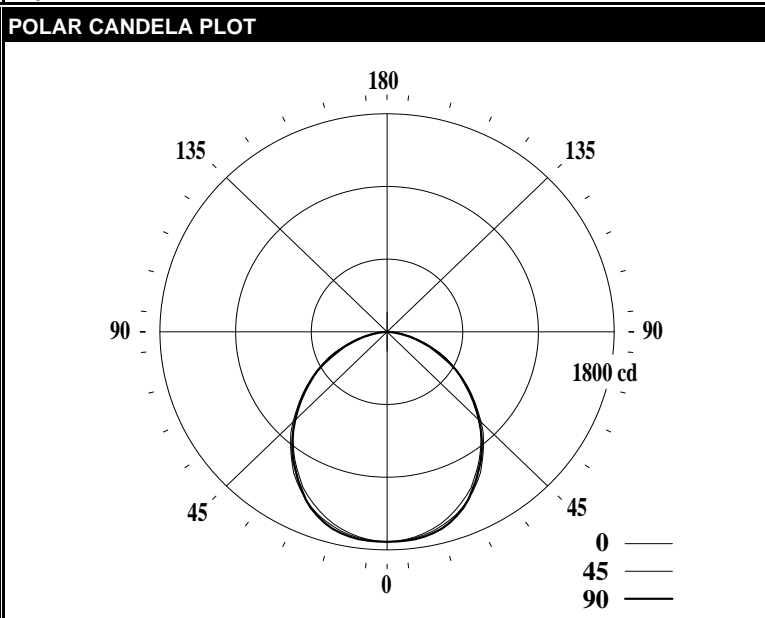

LEDALITE - SHINE

TEST DATE:	18 Oct 2019	CATALOG NO:	3324x1STL93545AxDE
Lamp Type:	LED	Description:	SHINE 2X4 4500LM 935
No. of Lamps:	176		
Rated Lamp Lumens:	-1	Flux (lm), Efficiency (%):	4526 lm 100.0%
Input Watts:	120 VAC 42.0	Up/Dn Ratio, Efficacy (lm/W):	0% Up / 100% Dn 107.8
CIE-IES Classification:	Direct	Report:	LNG00424

	Flux					
	0	22.5	45	67.5	90	Lumens
0	1733	1733	1733	1733	1733	
5	1720	1724	1725	1730	1731	164
15	1641	1654	1660	1687	1681	470
25	1490	1520	1527	1542	1526	702
35	1277	1332	1313	1325	1296	822
45	1031	1072	1056	1064	1031	814
55	766	807	776	799	757	701
65	515	540	513	512	483	509
75	264	279	249	259	238	276
85	62	67	49	56	38	69
90	0	0	0	0	0	
95	0	0	0	0	0	0
105	0	0	0	0	0	0
115	0	0	0	0	0	0
125	0	0	0	0	0	0
135	0	0	0	0	0	0
145	0	0	0	0	0	0
155	0	0	0	0	0	0
165	0	0	0	0	0	0
175	0	0	0	0	0	0
180	0	0	0	0	0	

RP1	None
Direct: Peak Candela & Angle (0deg)	1733.3 0.0
Direct: Peak Candela & Angle (90deg)	1733.3 0.0
Spacing Criteria (0deg, 90deg, 180deg)	1.19 1.21 N/A
Indirect: Peak Candela & Angle	N/A N/A
Indirect: Zenith Candela, Peak to Zenith	N/A N/A
Luminous Length, Width, Height (ft)	3.90 1.91 0.00
UGR (4H x 8H, 0.25H)	N/A
Ballast Factor, Multiplication Factor	1.000 1.000
DLC (120/277), DLC (347)	standard standard
x, y, CCT, Duv	0.4078 0.3915 3452 0.0002
CRI (Ra), R9	94 76
120V: P(W), I(A), THD(%), PF	42.0 0.352 7.4 0.994
277V: P(W), I(A), THD(%), PF	41.9 0.160 9.8 0.948
347V: P(W), I(A), THD(%), PF	41.7 0.124 7.3 0.971

	0	45	90
0	2504	2504	2504
5	2494	2502	2509
15	2454	2482	2514
25	2375	2433	2432
35	2252	2315	2286
45	2106	2157	2106
55	1930	1954	1907
65	1760	1752	1649
75	1473	1391	1329
85	1029	805	623

LUMINAIRE SECTION			