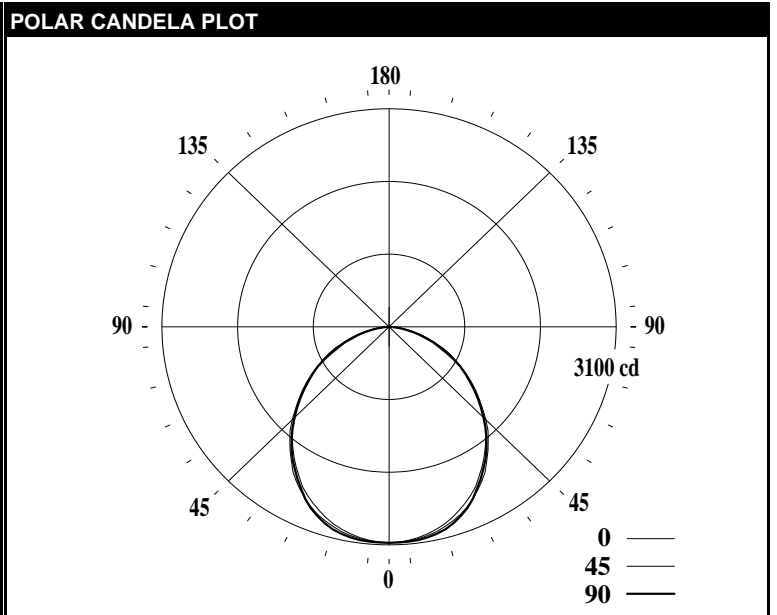

# LEDALITE - SHINE

<b>TEST DATE:</b>	18 Oct 2019	<b>CATALOG NO:</b>	3324x1STL85080AxDE
<b>Lamp Type:</b>	LED	<b>Description:</b>	SHINE 2X4 8000LM 850
<b>No. of Lamps:</b>	176		
<b>Rated Lamp Lumens:</b>	-1	<b>Flux (lm), Efficiency (%):</b>	8017 lm 100.0%
<b>Input Watts:</b>	120 VAC 63.0	<b>Up/Dn Ratio, Efficacy (lm/W):</b>	0% Up / 100% Dn 127.3
<b>CIE-IES Classification:</b>	Direct	<b>Report:</b>	LNG00422

	Flux					
	0	22.5	45	67.5	90	Lumens
0	3070	3070	3070	3070	3070	
5	3047	3054	3056	3065	3065	291
15	2907	2930	2940	2988	2978	832
25	2640	2693	2704	2732	2703	1243
35	2262	2359	2326	2347	2296	1455
45	1826	1899	1870	1885	1826	1443
55	1357	1430	1374	1415	1342	1241
65	912	957	908	907	855	901
75	468	494	442	458	422	489
85	110	118	86	100	67	122
90	0	0	0	0	0	
95	0	0	0	0	0	0
105	0	0	0	0	0	0
115	0	0	0	0	0	0
125	0	0	0	0	0	0
135	0	0	0	0	0	0
145	0	0	0	0	0	0
155	0	0	0	0	0	0
165	0	0	0	0	0	0
175	0	0	0	0	0	0
180	0	0	0	0	0	

RP1	None			
Direct: Peak Candela & Angle (0deg)	3070.2	0.0		
Direct: Peak Candela & Angle (90deg)	3070.2	0.0		
Spacing Criteria (0deg, 90deg, 180deg)	1.19	1.21	N/A	
Indirect: Peak Candela & Angle	N/A	N/A		
Indirect: Zenith Candela, Peak to Zenith	N/A	N/A		
Luminous Length, Width, Height (ft)	3.90	1.91	0.00	
UGR (4H x 8H, 0.25H)	N/A			
Ballast Factor, Multiplication Factor	1.000	1.000		
DLC (120/277), DLC (347)	premium	premium		
x, y, CCT, Duv	0.3408	0.3499	5165	0.0009
CRI (Ra), R9	82		13	
120V: P(W), I(A), THD(%), PF	63.0	0.527	8.1	0.996
277V: P(W), I(A), THD(%), PF	62.3	0.228	9.3	0.985
347V: P(W), I(A), THD(%), PF	62.4	0.184	9.1	0.977