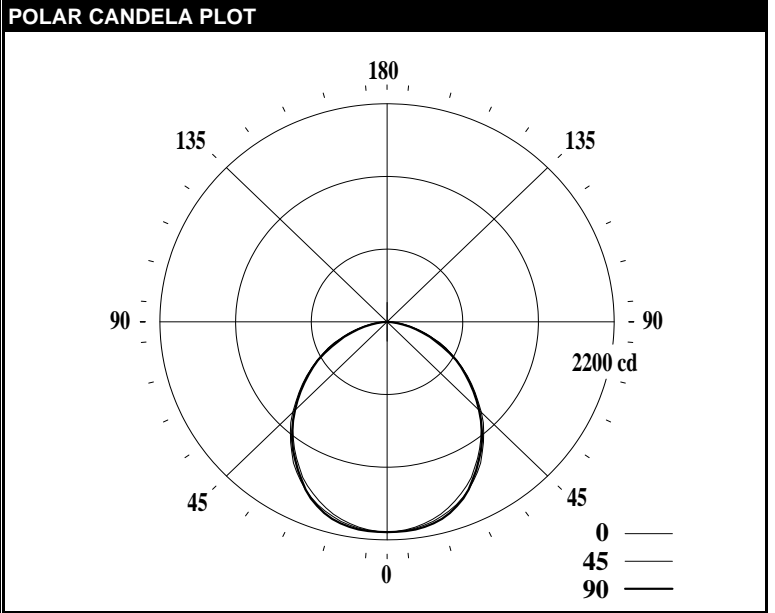

# LEDALITE - SHINE

<b>TEST DATE:</b>	18 Oct 2019	<b>CATALOG NO:</b>	3324x1STL85055AxDE
<b>Lamp Type:</b>	LED	<b>Description:</b>	SHINE 2X4 5500LM 850
<b>No. of Lamps:</b>	176		
<b>Rated Lamp Lumens:</b>	-1	<b>Flux (lm), Efficiency (%):</b>	5541 lm 100.0%
<b>Input Watts:</b>	120 VAC 41.3	<b>Up/Dn Ratio, Efficacy (lm/W):</b>	0% Up / 100% Dn 134.2
<b>CIE-IES Classification:</b>	Direct	<b>Report:</b>	LNG00417

CANDELA DISTRIBUTION						
	Flux					
	0	22.5	45	67.5	90	Lumens
0	2122	2122	2122	2122	2122	
5	2106	2111	2112	2118	2119	201
15	2009	2025	2032	2065	2058	575
25	1825	1861	1869	1888	1868	859
35	1563	1630	1607	1622	1587	1006
45	1262	1312	1292	1302	1262	997
55	938	988	950	978	927	858
65	630	662	628	627	591	623
75	323	342	305	317	292	338
85	76	82	60	69	46	84
90	0	0	0	0	0	
95	0	0	0	0	0	0
105	0	0	0	0	0	0
115	0	0	0	0	0	0
125	0	0	0	0	0	0
135	0	0	0	0	0	0
145	0	0	0	0	0	0
155	0	0	0	0	0	0
165	0	0	0	0	0	0
175	0	0	0	0	0	0
180	0	0	0	0	0	

CHARACTERISTICS			
RP1			None
Direct: Peak Candela & Angle (0deg)	2121.9	0.0	
Direct: Peak Candela & Angle (90deg)	2121.9	0.0	
Spacing Criteria (0deg, 90deg, 180deg)	1.19	1.21	N/A
Indirect: Peak Candela & Angle	N/A	N/A	
Indirect: Zenith Candela, Peak to Zenith	N/A	N/A	
Luminous Length, Width, Height (ft)	3.90	1.91	0.00
UGR (4H x 8H, 0.25H)			N/A
Ballast Factor, Multiplication Factor	1.000	1.000	
DLC (120/277), DLC (347)	premium	premium	
x, y, CCT, Duv	0.3408	0.3499	5165 0.0009
CRI (Ra), R9			82 13
120V: P(W), I(A), THD(%), PF	41.3	0.346	7.5 0.994
277V: P(W), I(A), THD(%), PF	41.2	0.157	9.9 0.946
347V: P(W), I(A), THD(%), PF	41.0	0.122	7.4 0.970