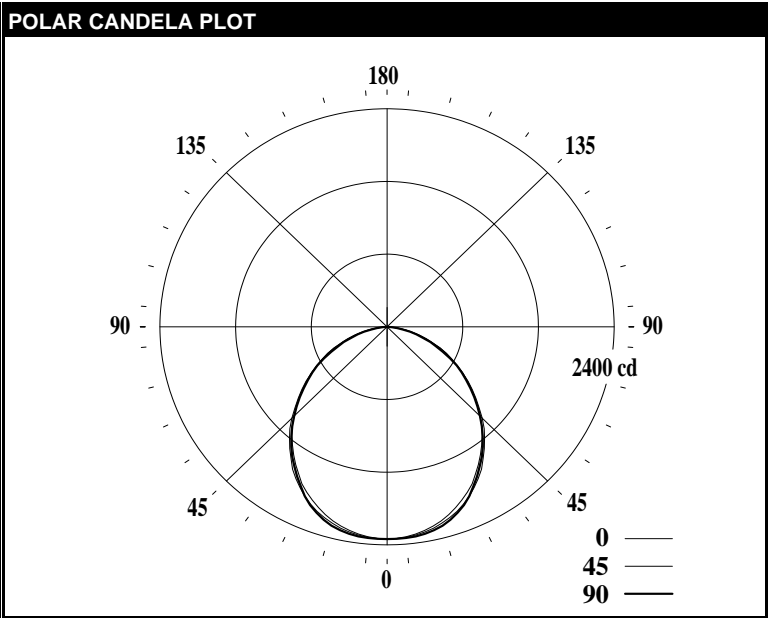

# LEDALITE - SHINE

<b>TEST DATE:</b>	18 Oct 2019	<b>CATALOG NO:</b>	3324x1STL84060AxDE
<b>Lamp Type:</b>	LED	<b>Description:</b>	SHINE 2X4 6000LM 840
<b>No. of Lamps:</b>	176		
<b>Rated Lamp Lumens:</b>	-1	<b>Flux (lm), Efficiency (%):</b>	6100 lm 100.0%
<b>Input Watts:</b>	120 VAC 45.4	<b>Up/Dn Ratio, Efficacy (lm/W):</b>	0% Up / 100% Dn 134.4
<b>CIE-IES Classification:</b>	Direct	<b>Report:</b>	LNG00409

CANDELA DISTRIBUTION						Flux
	0	22.5	45	67.5	90	Lumens
0	2336	2336	2336	2336	2336	
5	2319	2324	2325	2332	2332	221
15	2212	2230	2237	2273	2266	633
25	2009	2049	2058	2078	2057	946
35	1721	1795	1770	1786	1747	1107
45	1390	1445	1423	1434	1389	1098
55	1033	1088	1046	1077	1021	944
65	694	728	691	690	650	686
75	356	376	336	349	321	372
85	84	90	66	76	51	93
90	0	0	0	0	0	
95	0	0	0	0	0	0
105	0	0	0	0	0	0
115	0	0	0	0	0	0
125	0	0	0	0	0	0
135	0	0	0	0	0	0
145	0	0	0	0	0	0
155	0	0	0	0	0	0
165	0	0	0	0	0	0
175	0	0	0	0	0	0
180	0	0	0	0	0	

CHARACTERISTICS			
RP1			None
Direct: Peak Candela & Angle (0deg)	2336.1	0.0	
Direct: Peak Candela & Angle (90deg)	2336.1	0.0	
Spacing Criteria (0deg, 90deg, 180deg)	1.19	1.21	N/A
Indirect: Peak Candela & Angle	N/A	N/A	
Indirect: Zenith Candela, Peak to Zenith	N/A	N/A	
Luminous Length, Width, Height (ft)	3.90	1.91	0.00
UGR (4H x 8H, 0.25H)			N/A
Ballast Factor, Multiplication Factor	1.000	1.000	
DLC (120/277), DLC (347)	premium	premium	
x, y, CCT, Duv	0.3794	0.3781	4040 0.0010
CRI (Ra), R9			82 10
120V: P(W), I(A), THD(%), PF	45.4	0.380	6.9 0.996
277V: P(W), I(A), THD(%), PF	45.2	0.171	9.3 0.953
347V: P(W), I(A), THD(%), PF	44.9	0.132	6.7 0.976