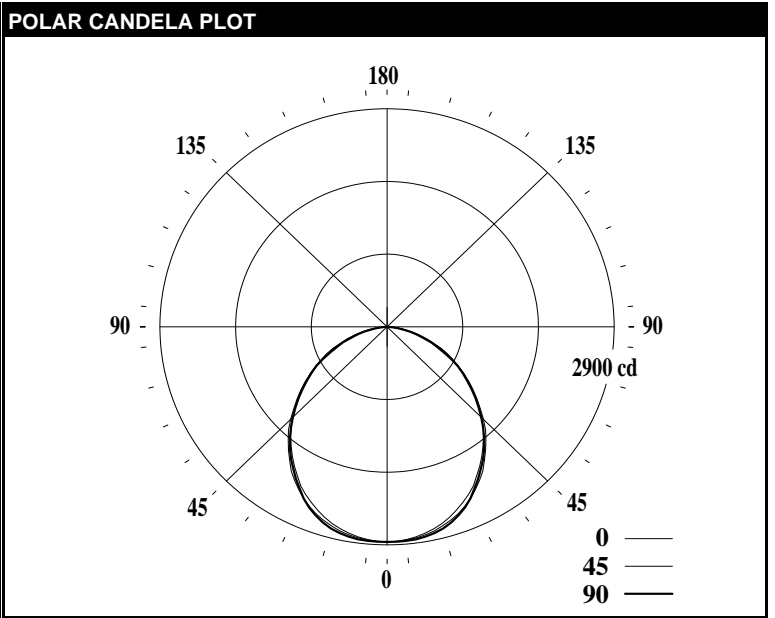

# LEDALITE - SHINE

<b>TEST DATE:</b>	18 Oct 2019	<b>CATALOG NO:</b>	3324x1STL83575AxDE
<b>Lamp Type:</b>	LED	<b>Description:</b>	SHINE 2X4 7500LM 835
<b>No. of Lamps:</b>	176		
<b>Rated Lamp Lumens:</b>	-1	<b>Flux (lm), Efficiency (%):</b>	7471 lm 100.0%
<b>Input Watts:</b>	120 VAC 58.6	<b>Up/Dn Ratio, Efficacy (lm/W):</b>	0% Up / 100% Dn 127.5
<b>CIE-IES Classification:</b>	Direct	<b>Report:</b>	LNG00403

CANDELA DISTRIBUTION						
	Flux					
	0	22.5	45	67.5	90	Lumens
0	2861	2861	2861	2861	2861	
5	2840	2846	2848	2856	2857	271
15	2709	2731	2740	2784	2776	775
25	2460	2510	2520	2546	2519	1158
35	2108	2198	2167	2187	2140	1356
45	1702	1769	1743	1756	1701	1344
55	1265	1333	1281	1319	1250	1157
65	850	892	846	845	796	840
75	436	461	412	427	393	456
85	103	110	80	93	62	113
90	0	0	0	0	0	
95	0	0	0	0	0	0
105	0	0	0	0	0	0
115	0	0	0	0	0	0
125	0	0	0	0	0	0
135	0	0	0	0	0	0
145	0	0	0	0	0	0
155	0	0	0	0	0	0
165	0	0	0	0	0	0
175	0	0	0	0	0	0
180	0	0	0	0	0	

CHARACTERISTICS			
RP1			None
Direct: Peak Candela & Angle (0deg)	2861.2		0.0
Direct: Peak Candela & Angle (90deg)	2861.2		0.0
Spacing Criteria (0deg, 90deg, 180deg)	1.19	1.21	N/A
Indirect: Peak Candela & Angle	N/A	N/A	
Indirect: Zenith Candela, Peak to Zenith	N/A	N/A	
Luminous Length, Width, Height (ft)	3.90	1.91	0.00
UGR (4H x 8H, 0.25H)			20.3
Ballast Factor, Multiplication Factor	1.000		1.000
DLC (120/277), DLC (347)		premium	premium
x, y, CCT, Duv	0.4061	0.3934	3505 0.0010
CRI (Ra), R9			82 9
120V: P(W), I(A), THD(%), PF	58.6	0.491	9.0 0.995
277V: P(W), I(A), THD(%), PF	58.1	0.213	10.0 0.987
347V: P(W), I(A), THD(%), PF	58.3	0.173	9.6 0.973